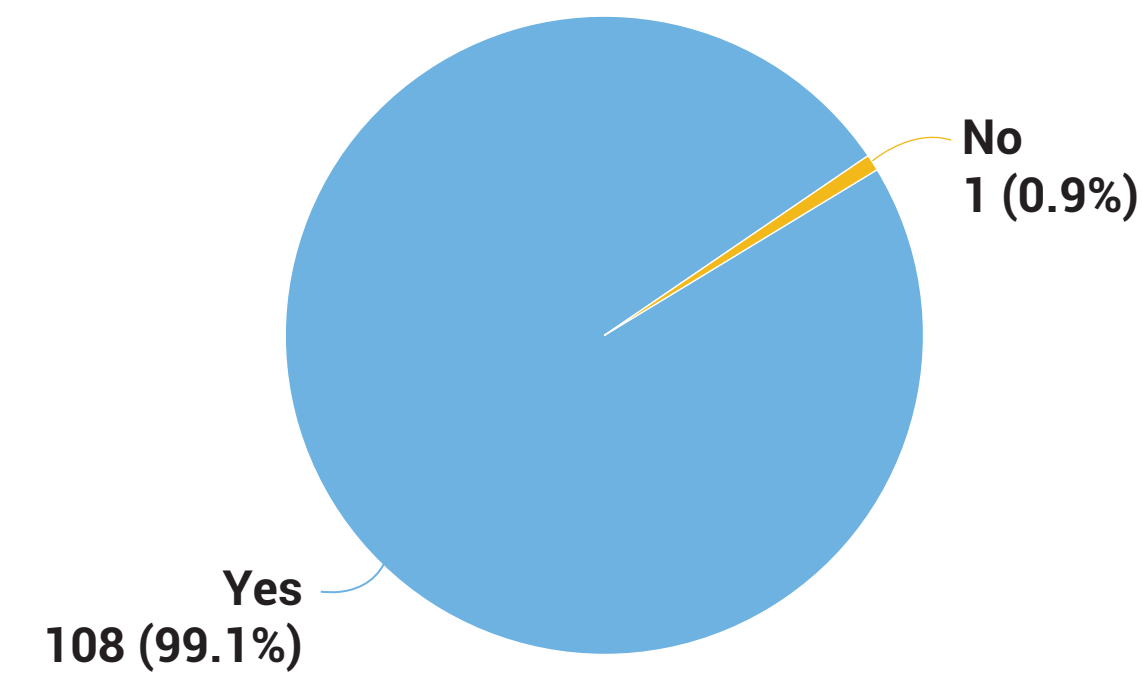

Mountain Drive Park Park Playground Renewal

FOCUSED ENGAGEMENT SURVEY RESPONSE

Age group of respondents

Optional question (109 response(s), 2 skipped)

Do you live in Hamilton

Optional question (109 response(s), 2 skipped)