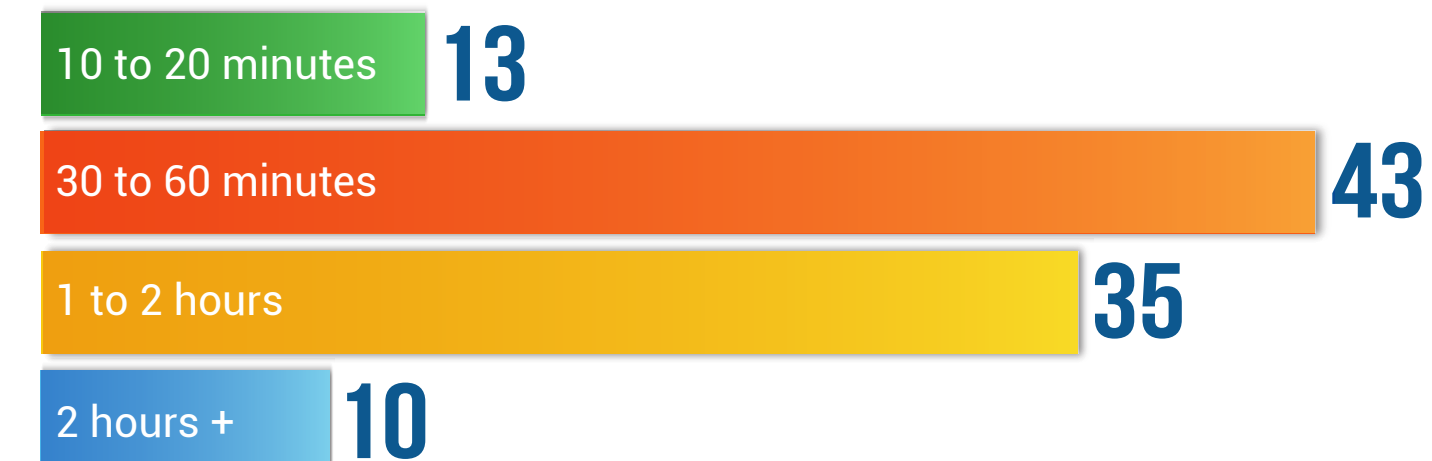

Do you live in the Mountain Drive Park neighbourhood

Optional question (111 response(s), 0 skipped)

How do you use the park?

Mandatory Question (111 response(s))

How much time do you usually spend at a playground?