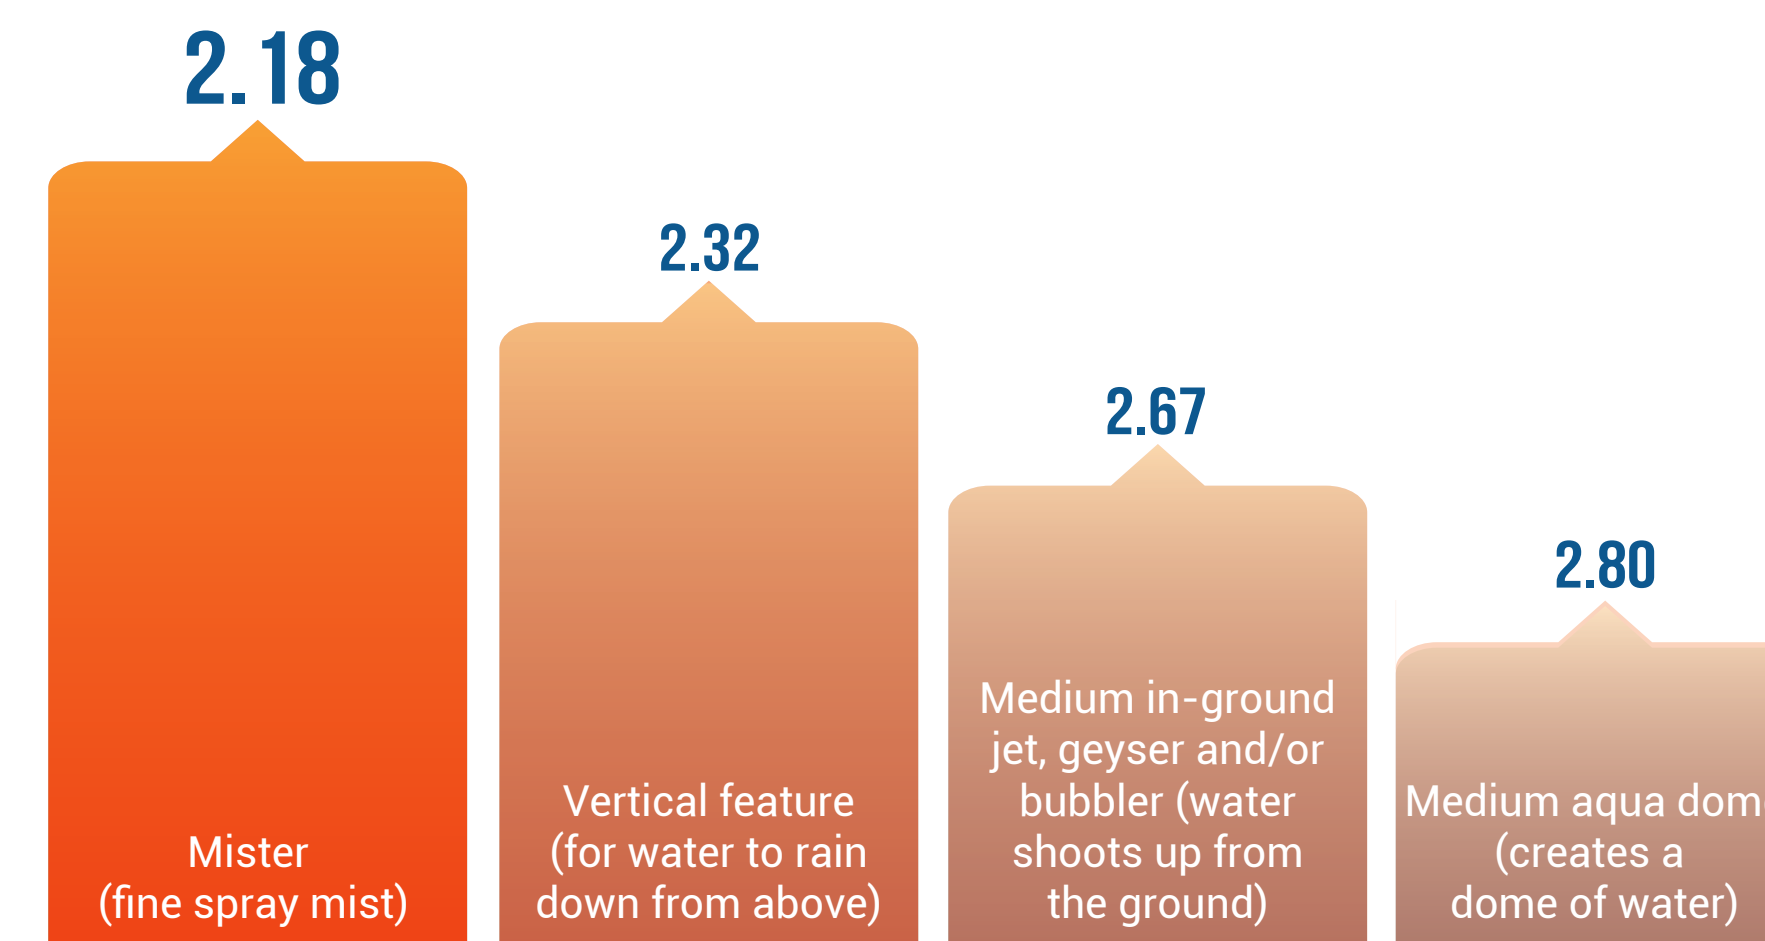

What features would you like in the Senior Water Play Zone?
Rank in order of priority with 1 being most important / preferred.

Optional question (104 response(s), 7 skipped)

What features would you like in the Junior Water Play Zone?
Rank in order of priority with 1 being most important / preferred.

Optional question (104 response(s), 7 skipped)

What features would you like in the Mixed Water Play Zone?
Rank in order of priority with 1 being most important / preferred.

Optional question (105 response(s), 6 skipped)