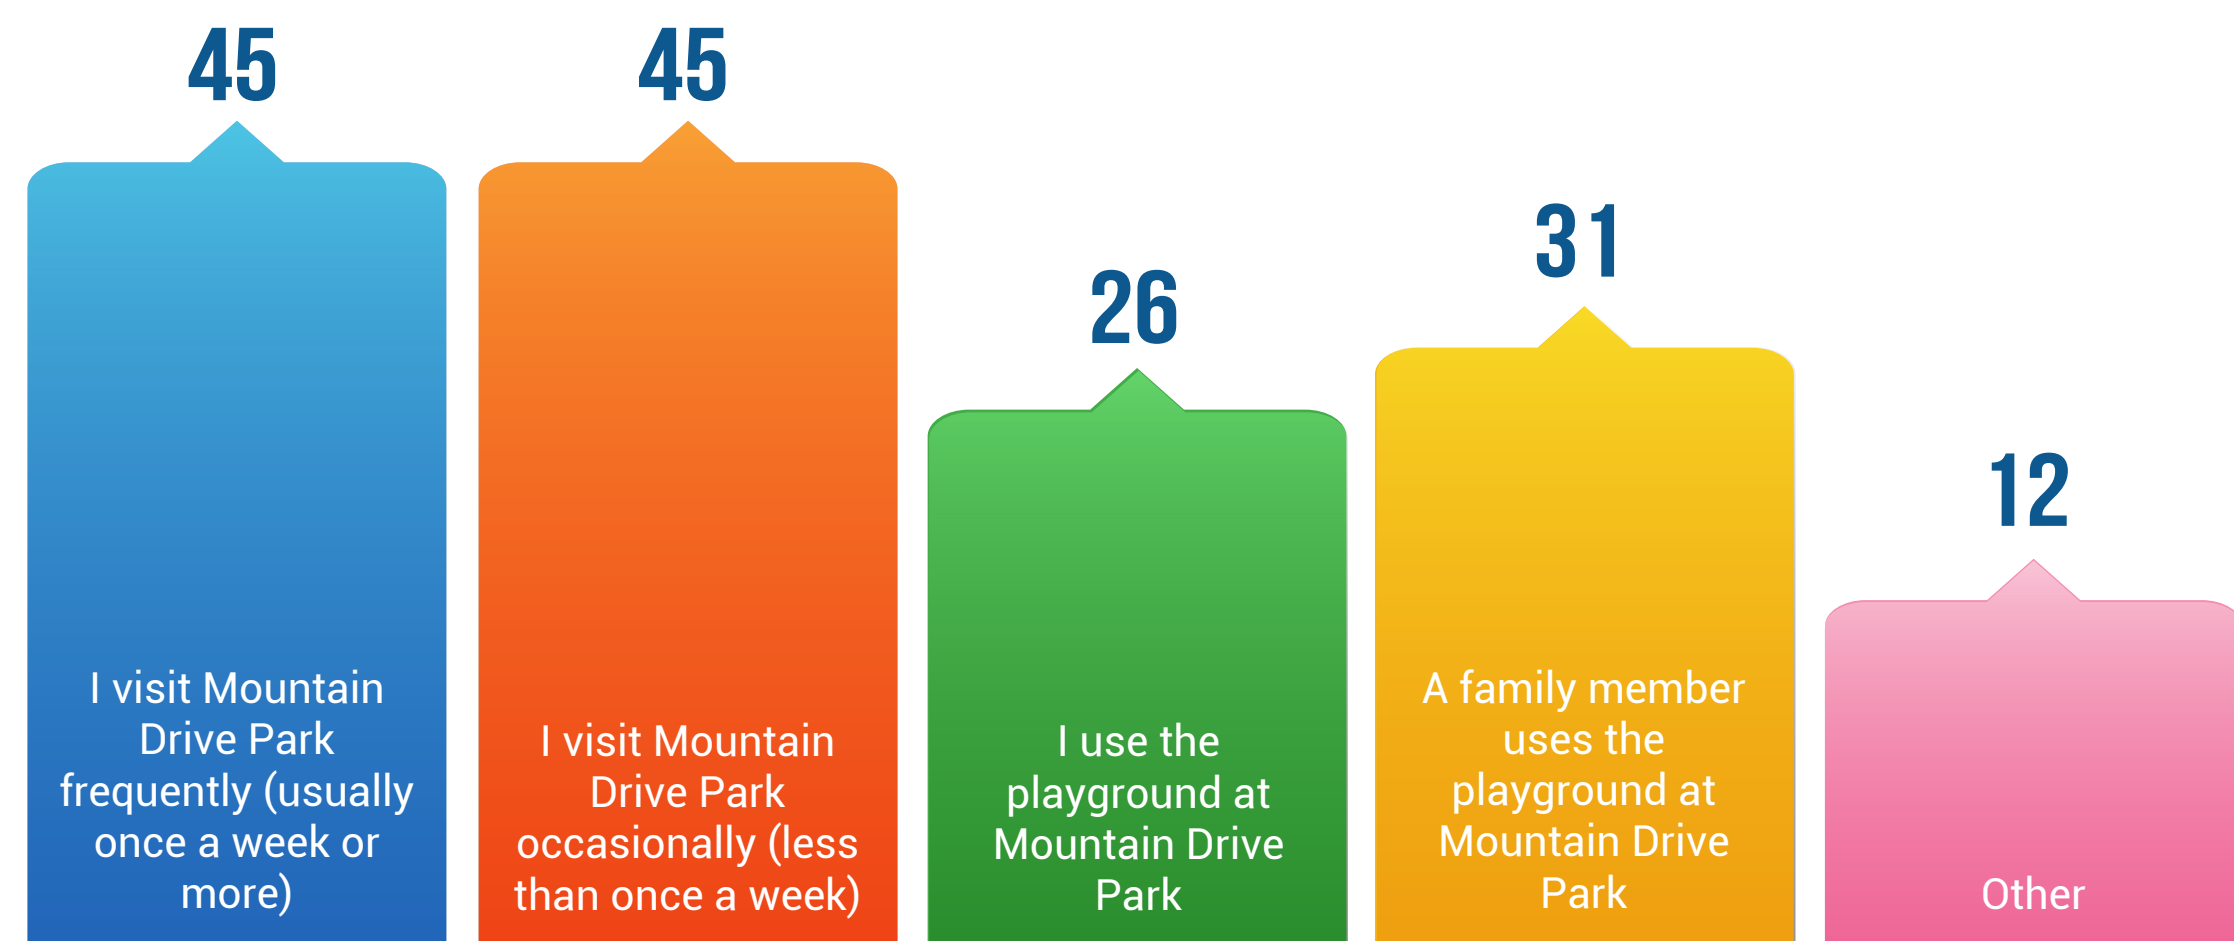

Mountain Drive Park Park Playground Renewal

FOCUSED ENGAGEMENT SURVEY RESPONSE

Age group of respondents

Optional question (109 response(s), 2 skipped)

Do you live in Hamilton

Optional question (109 response(s), 2 skipped)

Do you live in the Mountain Drive Park neighbourhood

Optional question (111 response(s), 0 skipped)

How do you use the park?

Mandatory Question (111 response(s))

How much time do you usually spend at a playground?

Optional question (104 response(s), 7 skipped)

What type of play structure combination do you like?

Optional question (105 response(s), 6 skipped)