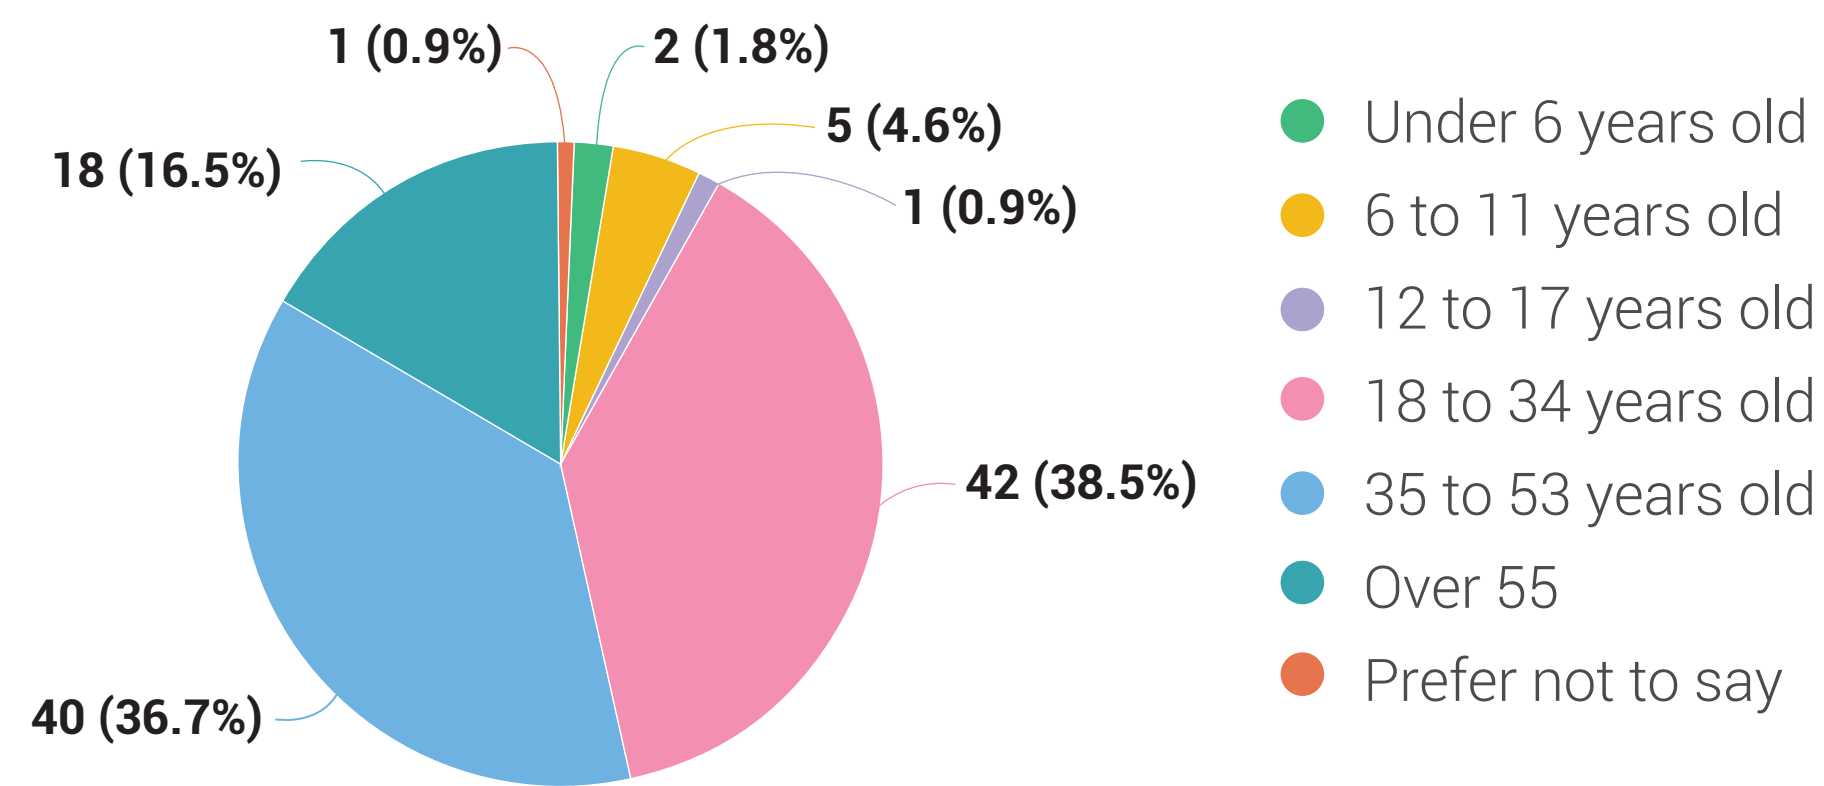

Mountain Drive Park Park Playground Renewal

FOCUSED ENGAGEMENT SURVEY RESPONSE

Age group of respondents

Optional question (109 response(s), 2 skipped)

Do you live in Hamilton

Optional question (109 response(s), 2 skipped)