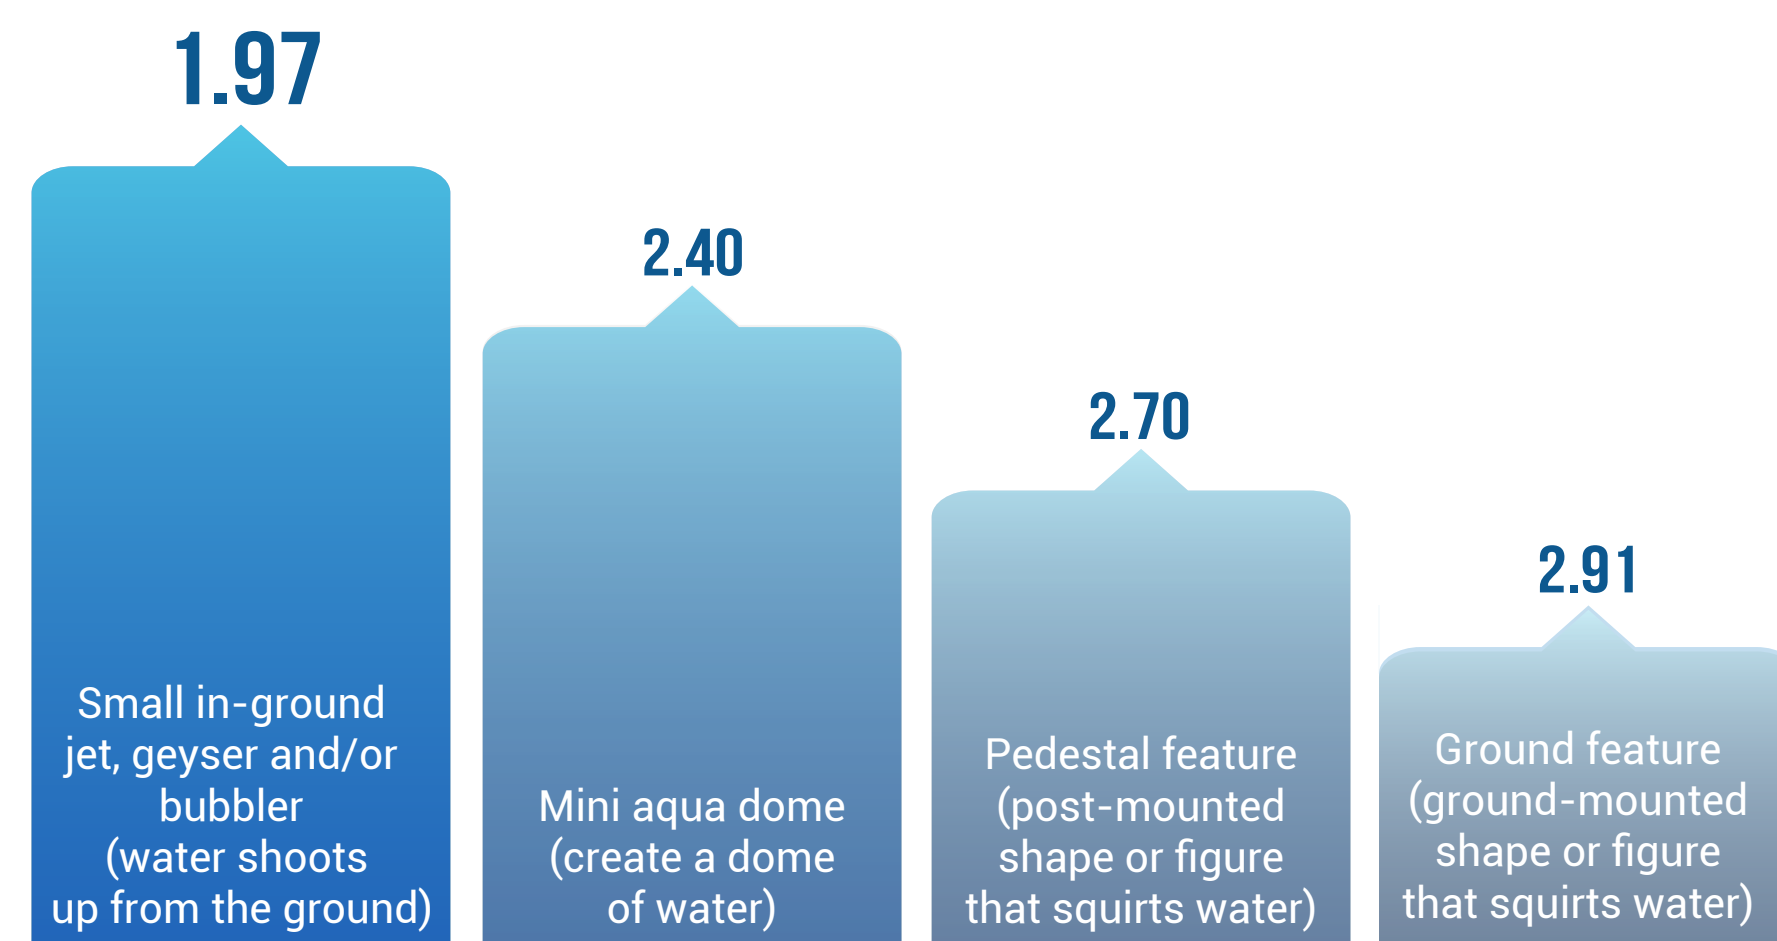

FOCUSED ENGAGEMENT SURVEY RESPONSE

Which theme do you prefer for the Mountain Drive Park spray pad?
Rank in order of priority with 1 being most important / preferred.

Optional question (108 response(s), 3 skipped)

What features would you like in the Senior Water Play Zone?
Rank in order of priority with 1 being most important / preferred.

Optional question (104 response(s), 7 skipped)

What features would you like in the Junior Water Play Zone?
Rank in order of priority with 1 being most important / preferred.