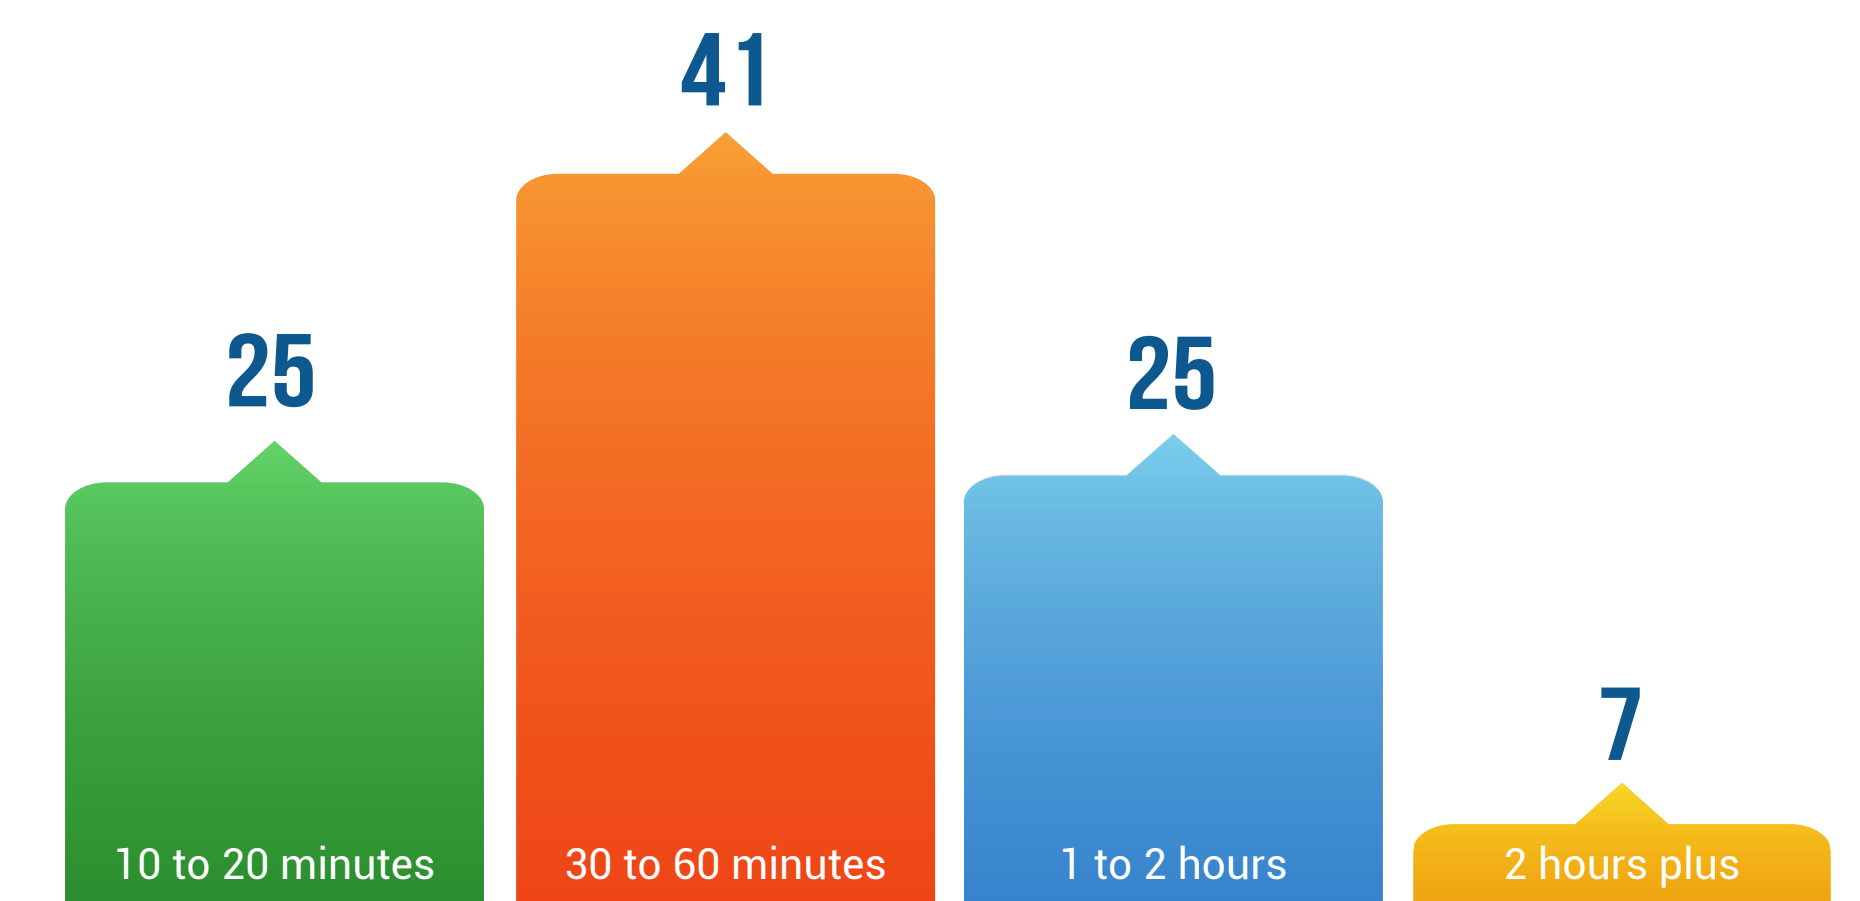

How much time do you usually spend at a spray pad?

Optional question (98 response(s), 13 skipped)