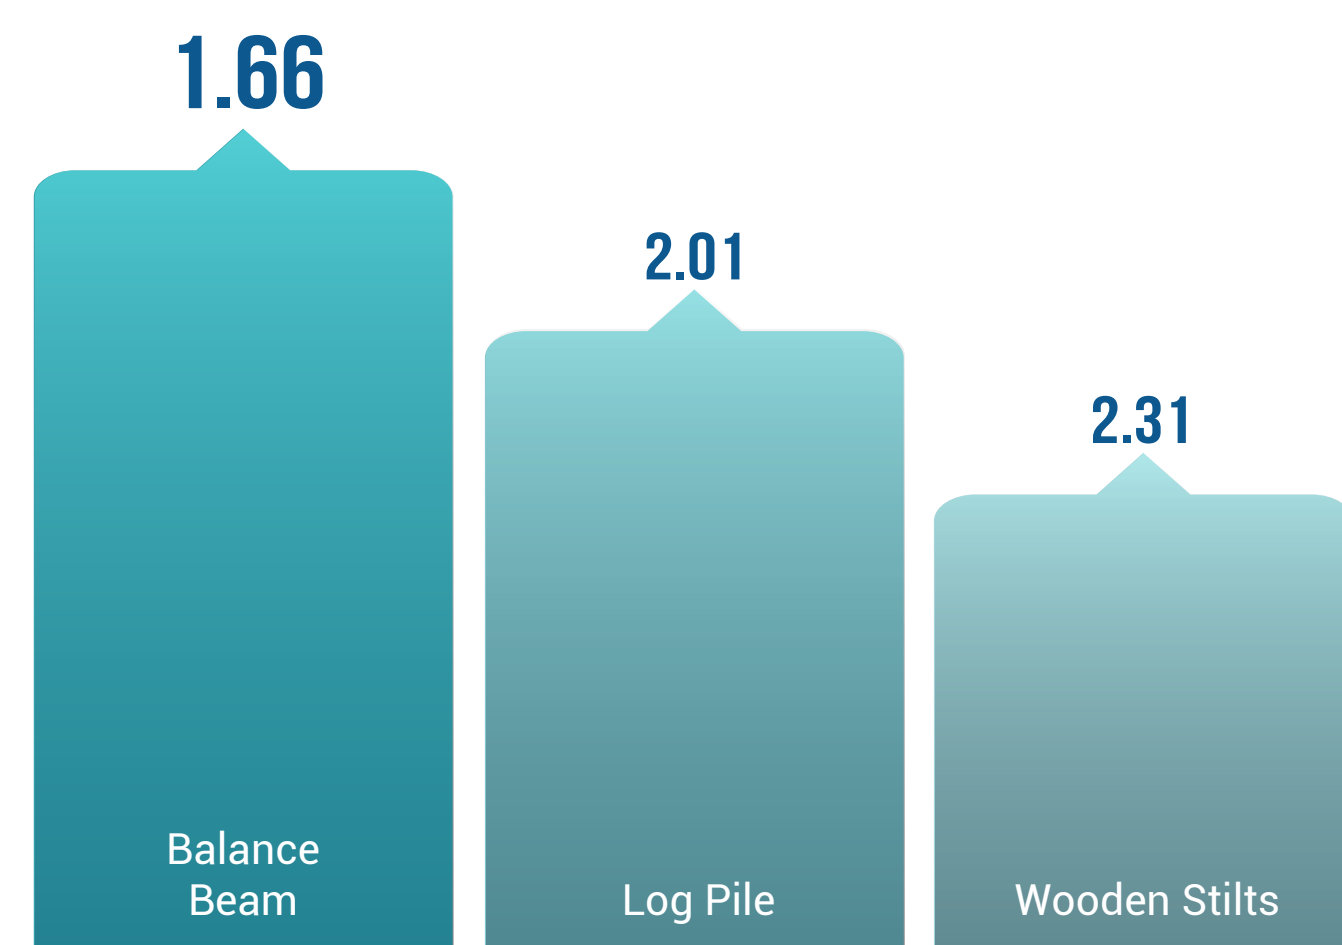

What natural play components do you like?
Rank in order of priority with 1 being most important / preferred.

Optional question (104 response(s), 7 skipped)