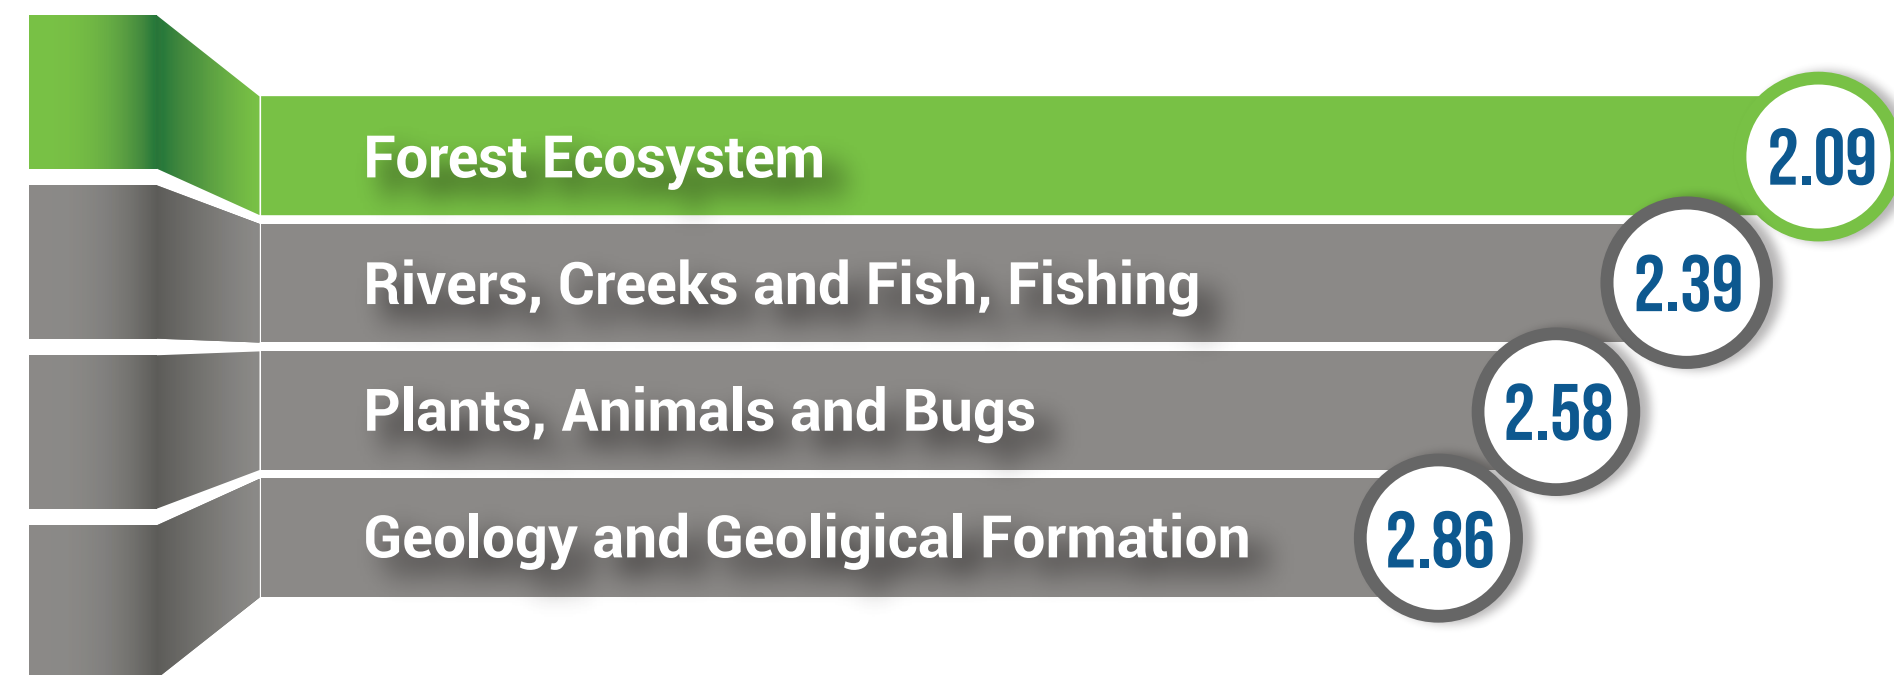

Mountain Drive Park Park Playground Renewal

FOCUSED ENGAGEMENT SURVEY RESPONSE

Which theme do you prefer for the Mountain Drive Park spray pad?
Rank in order of priority with 1 being most important / preferred.

Optional question (108 response(s), 3 skipped)

What features would you like in the Senior Water Play Zone?
Rank in order of priority with 1 being most important / preferred.