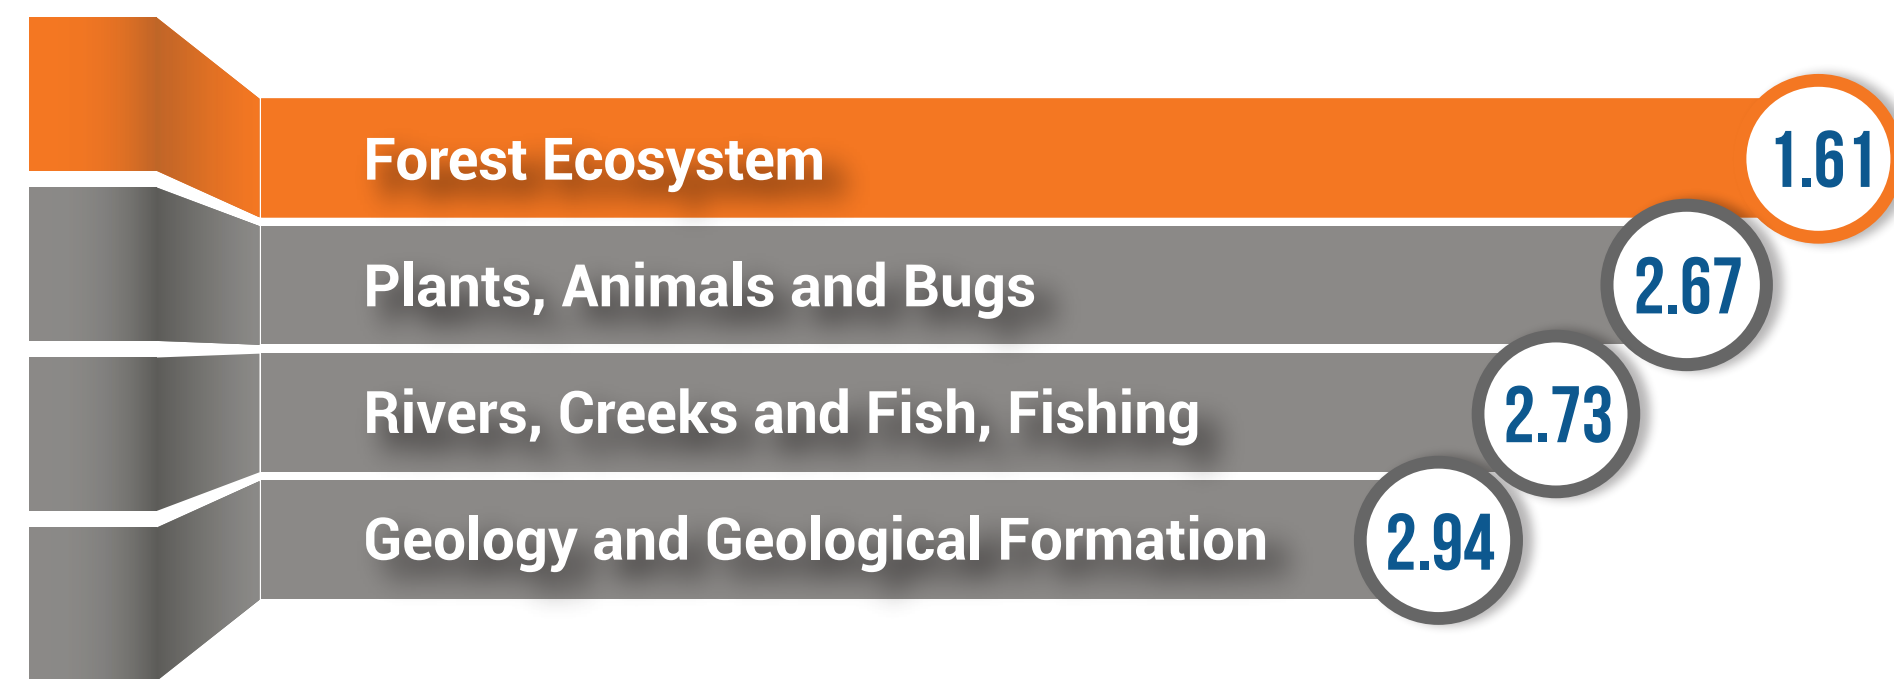

Mountain Drive Park Park Playground Renewal

FOCUSED ENGAGEMENT SURVEY RESPONSE

Which theme do you prefer for the Mountain Drive Park playground?
Rank in order of priority with 1 being most important / preferred.

Optional question (107 response(s), 4 skipped)

What playground equipment do you like?
Rank in order of priority with 1 being most important / preferred.