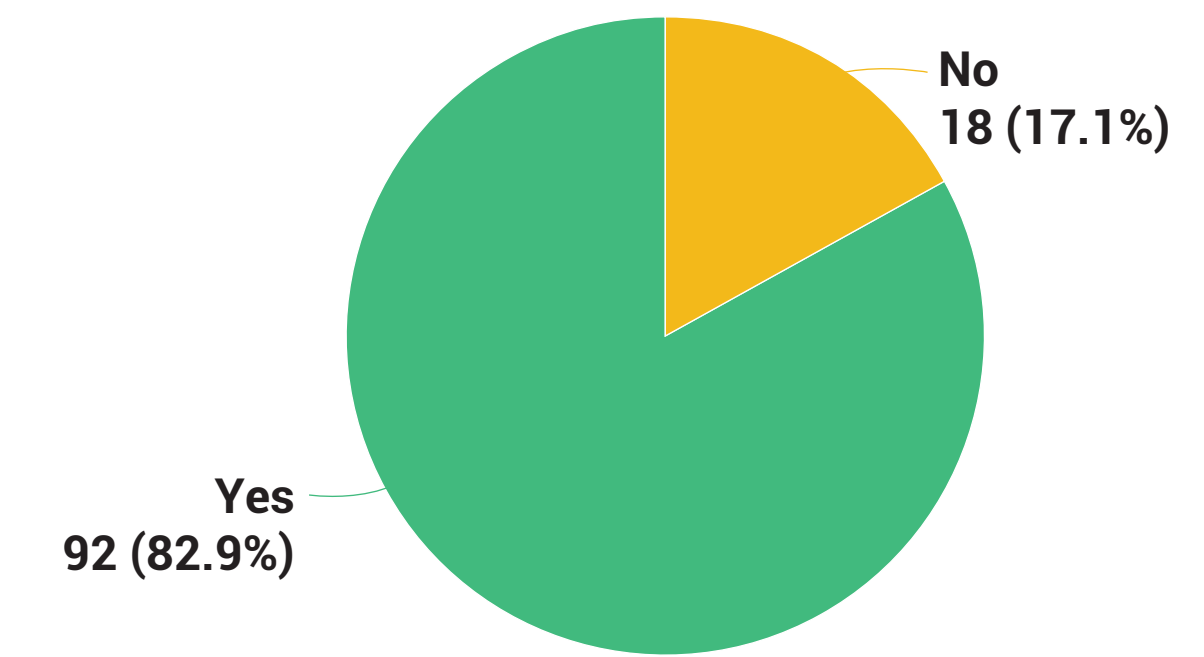

Do you live in the Mountain Drive Park neighbourhood

Optional question (111 response(s), 0 skipped)