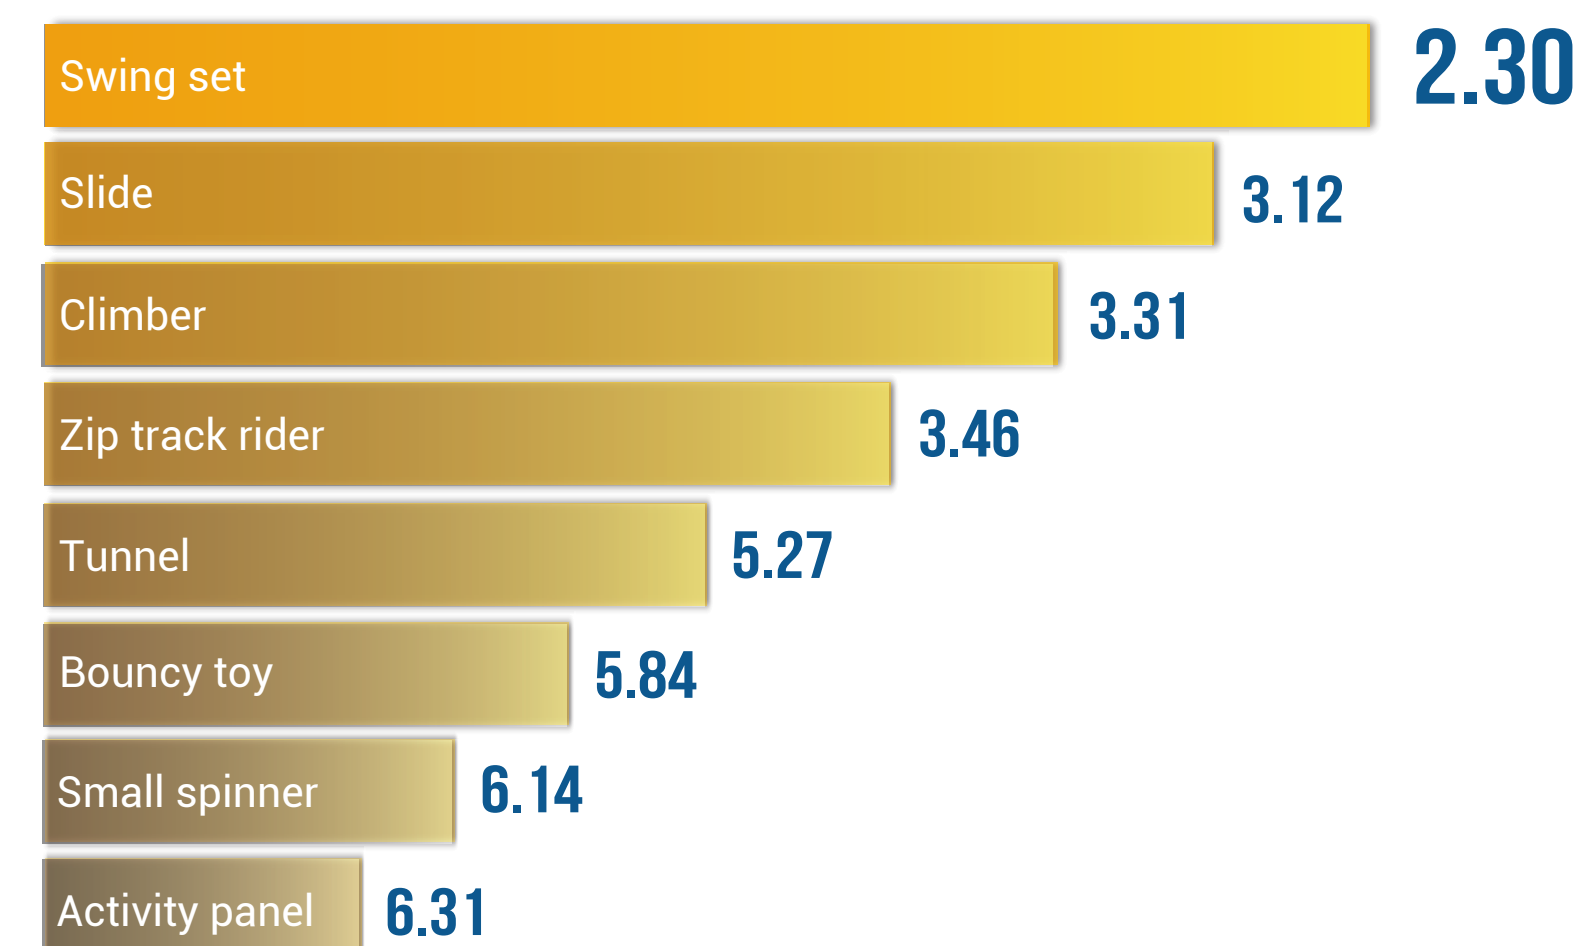

Optional question (104 response(s), 7 skipped)

What features would you like in the Mixed Water Play Zone?
Rank in order of priority with 1 being most important / preferred.

Optional question (105 response(s), 6 skipped)

Mountain Drive Park Park Playground Renewal

FOCUSED ENGAGEMENT SURVEY RESPONSE

Which theme do you prefer for the Mountain Drive Park playground?
Rank in order of priority with 1 being most important / preferred.

Optional question (107 response(s), 4 skipped)

What playground equipment do you like?
Rank in order of priority with 1 being most important / preferred.

Optional question (104 response(s), 7 skipped)

What natural play components do you like?
Rank in order of priority with 1 being most important / preferred.