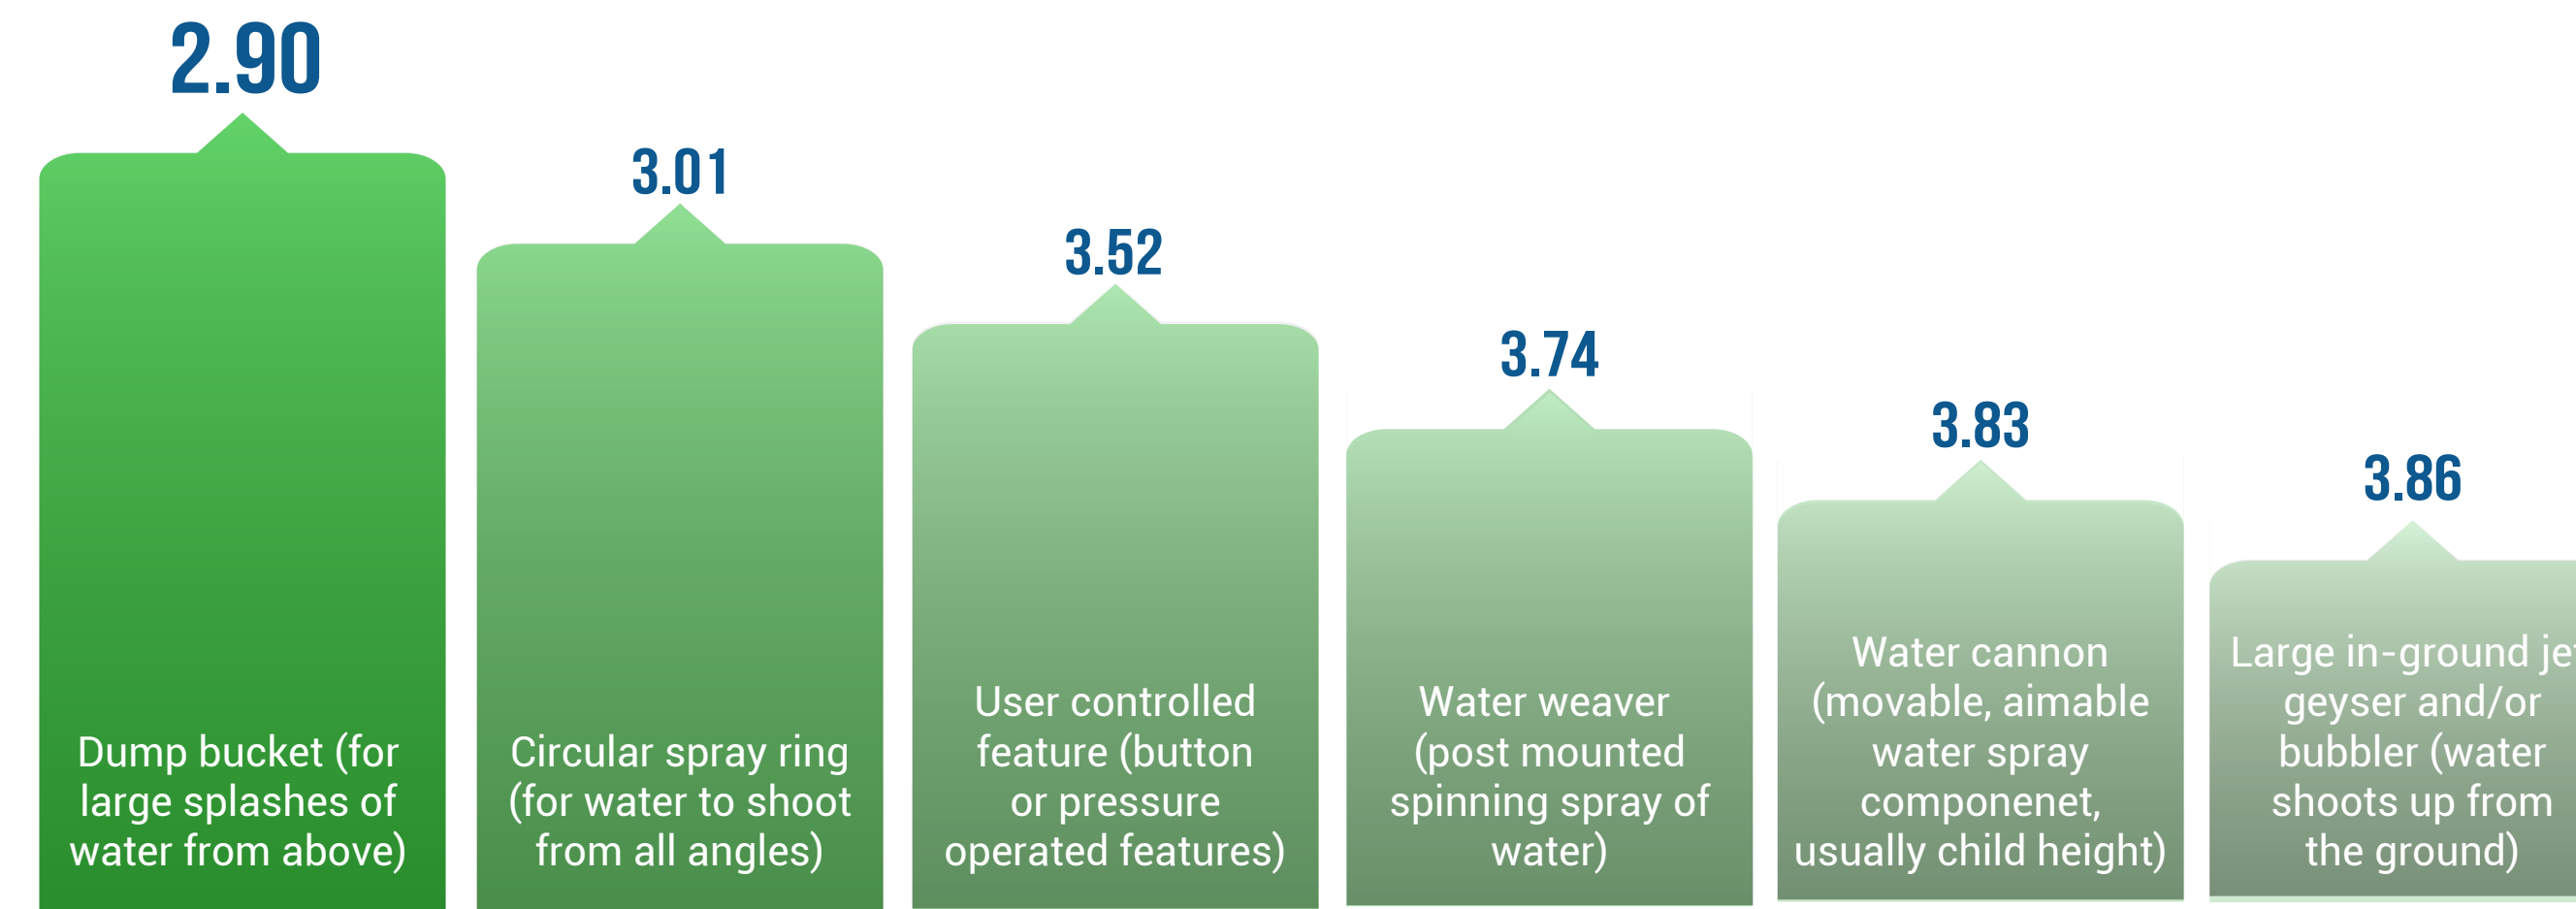

Mountain Drive Park Park Playground Renewal

FOCUSED ENGAGEMENT SURVEY RESPONSE

Which theme do you prefer for the Mountain Drive Park spray pad?
Rank in order of priority with 1 being most important / preferred.

Optional question (108 response(s), 3 skipped)

What features would you like in the Senior Water Play Zone?
Rank in order of priority with 1 being most important / preferred.

Optional question (104 response(s), 7 skipped)

What features would you like in the Junior Water Play Zone?
Rank in order of priority with 1 being most important / preferred.

Optional question (104 response(s), 7 skipped)

What features would you like in the Mixed Water Play Zone?
Rank in order of priority with 1 being most important / preferred.

Optional question (105 response(s), 6 skipped)