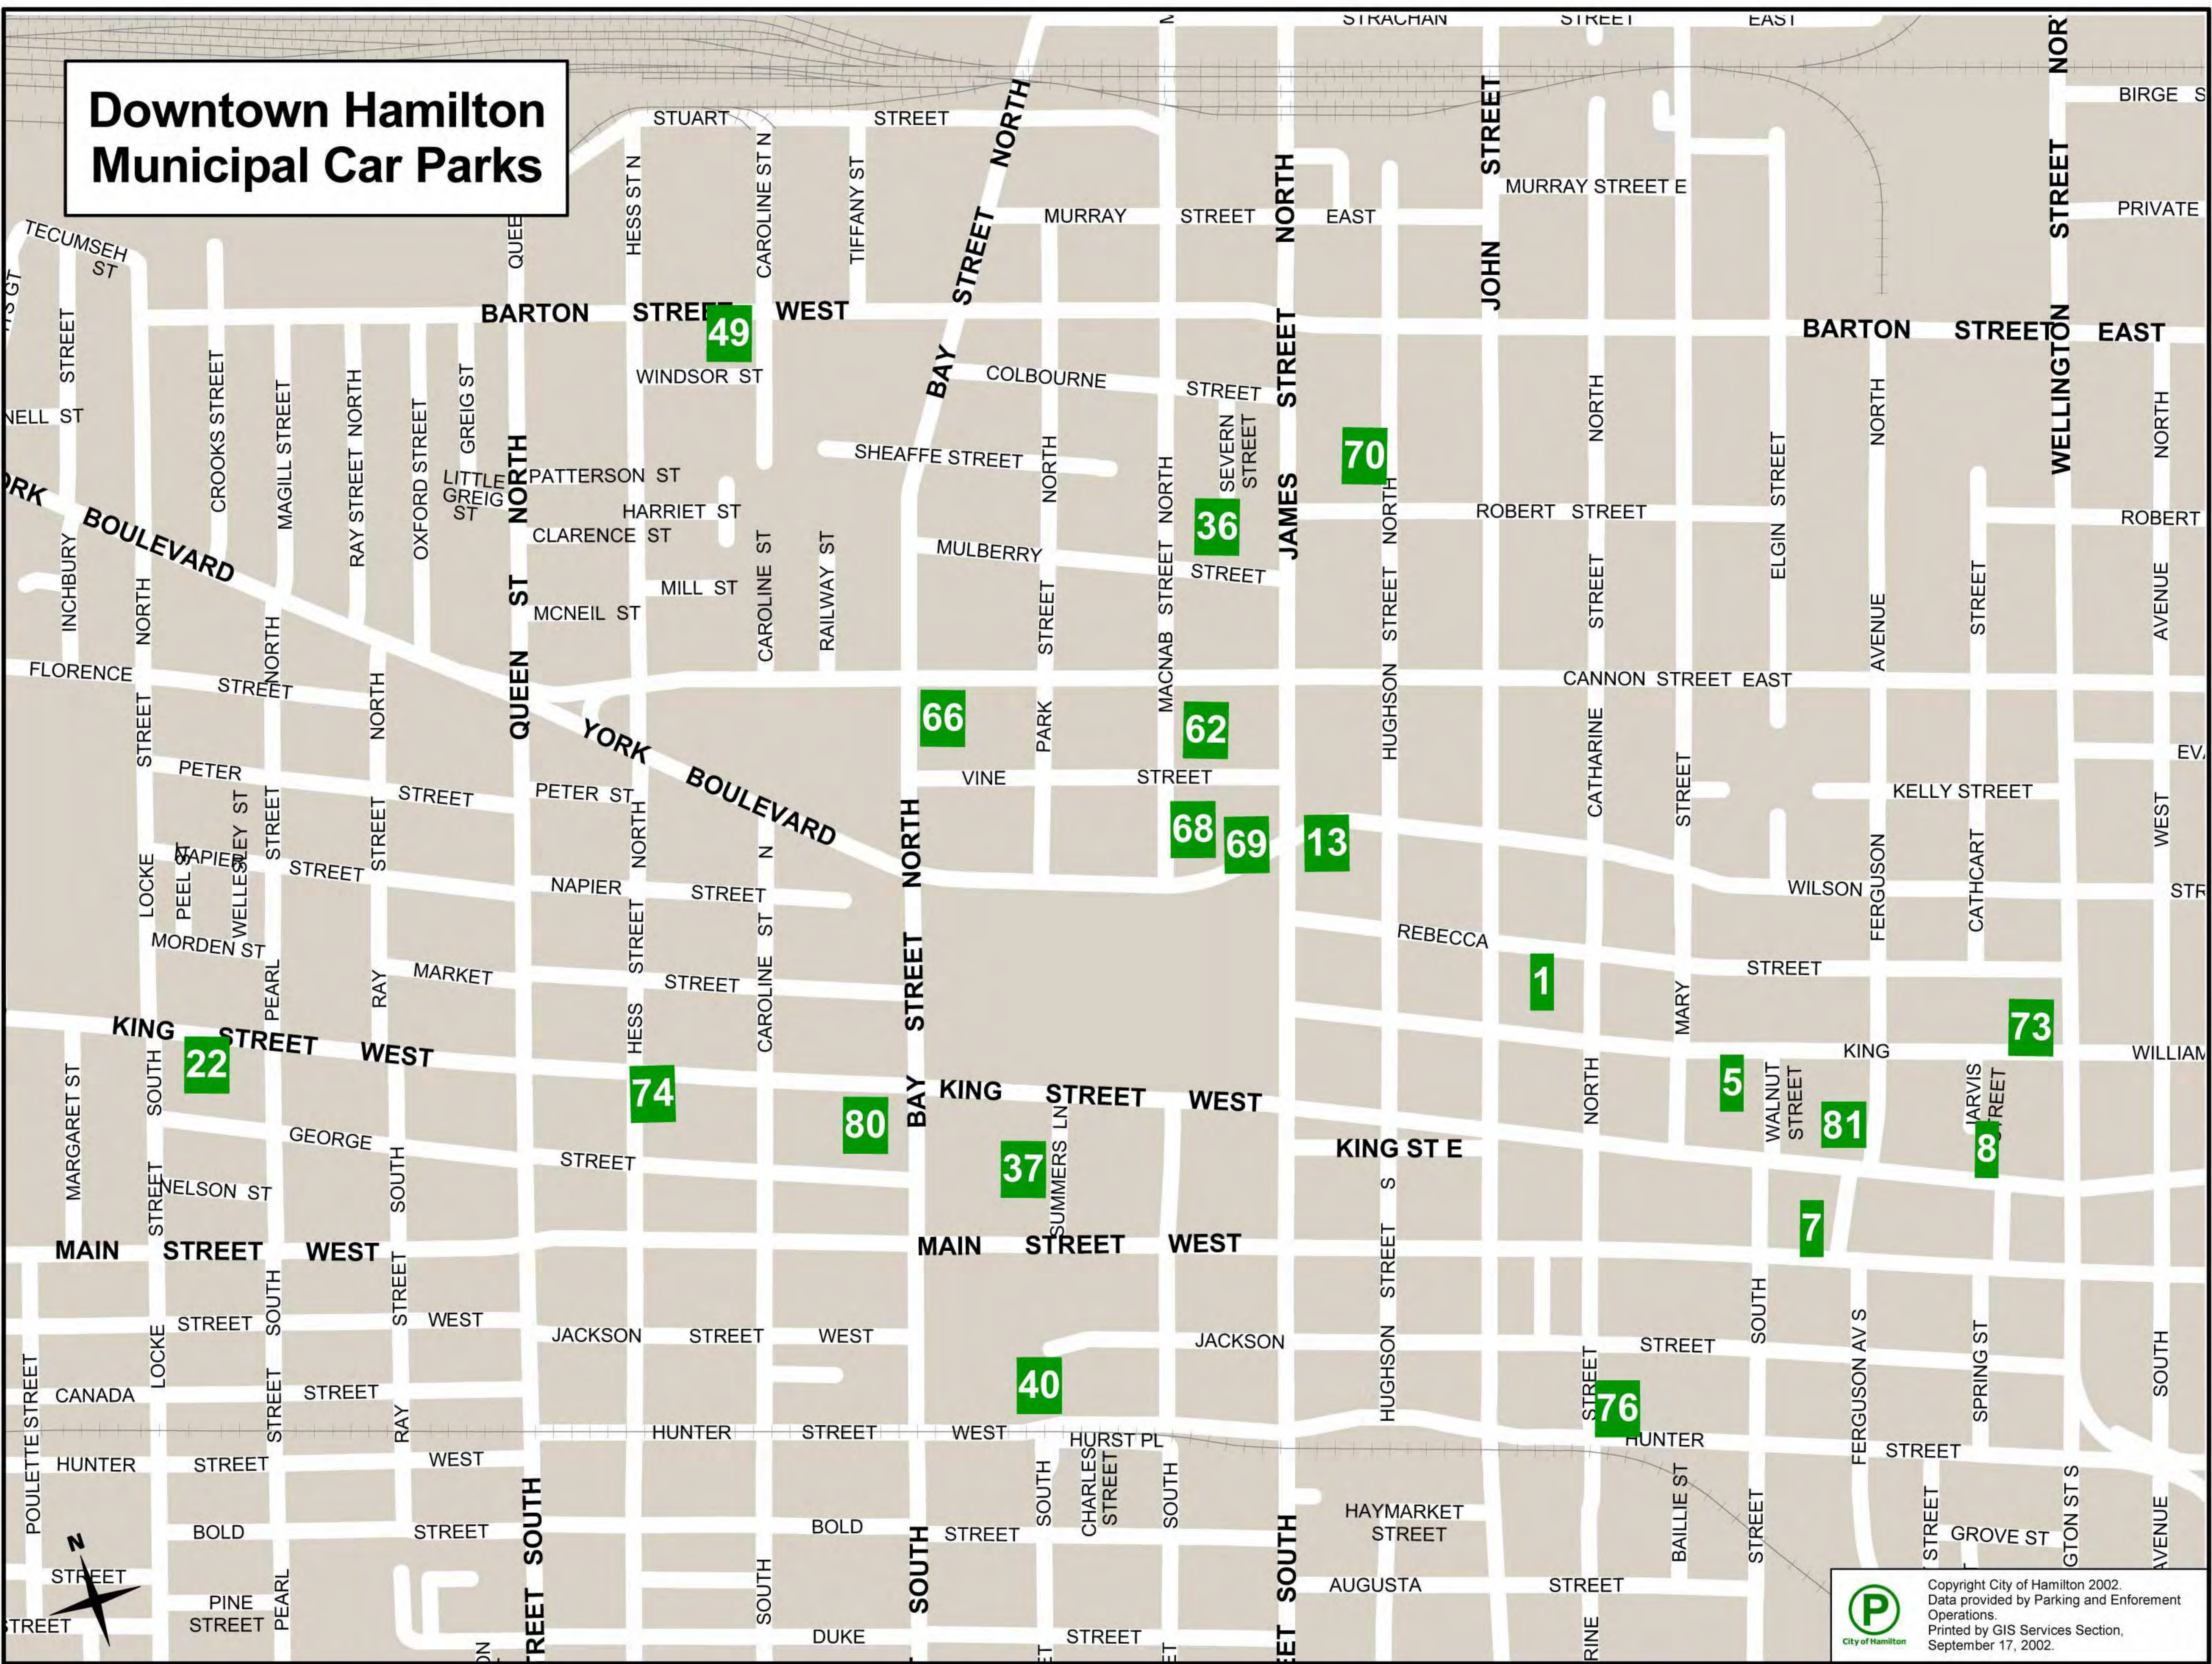

# Downtown Hamilton Municipal Car Parks

 Copyright City of Hamilton 2002.  
Data provided by Parking and Enforcement  
Operations.  
Printed by GIS Services Section,  
September 17, 2002.

**For car park details, click on the area of your choice.**