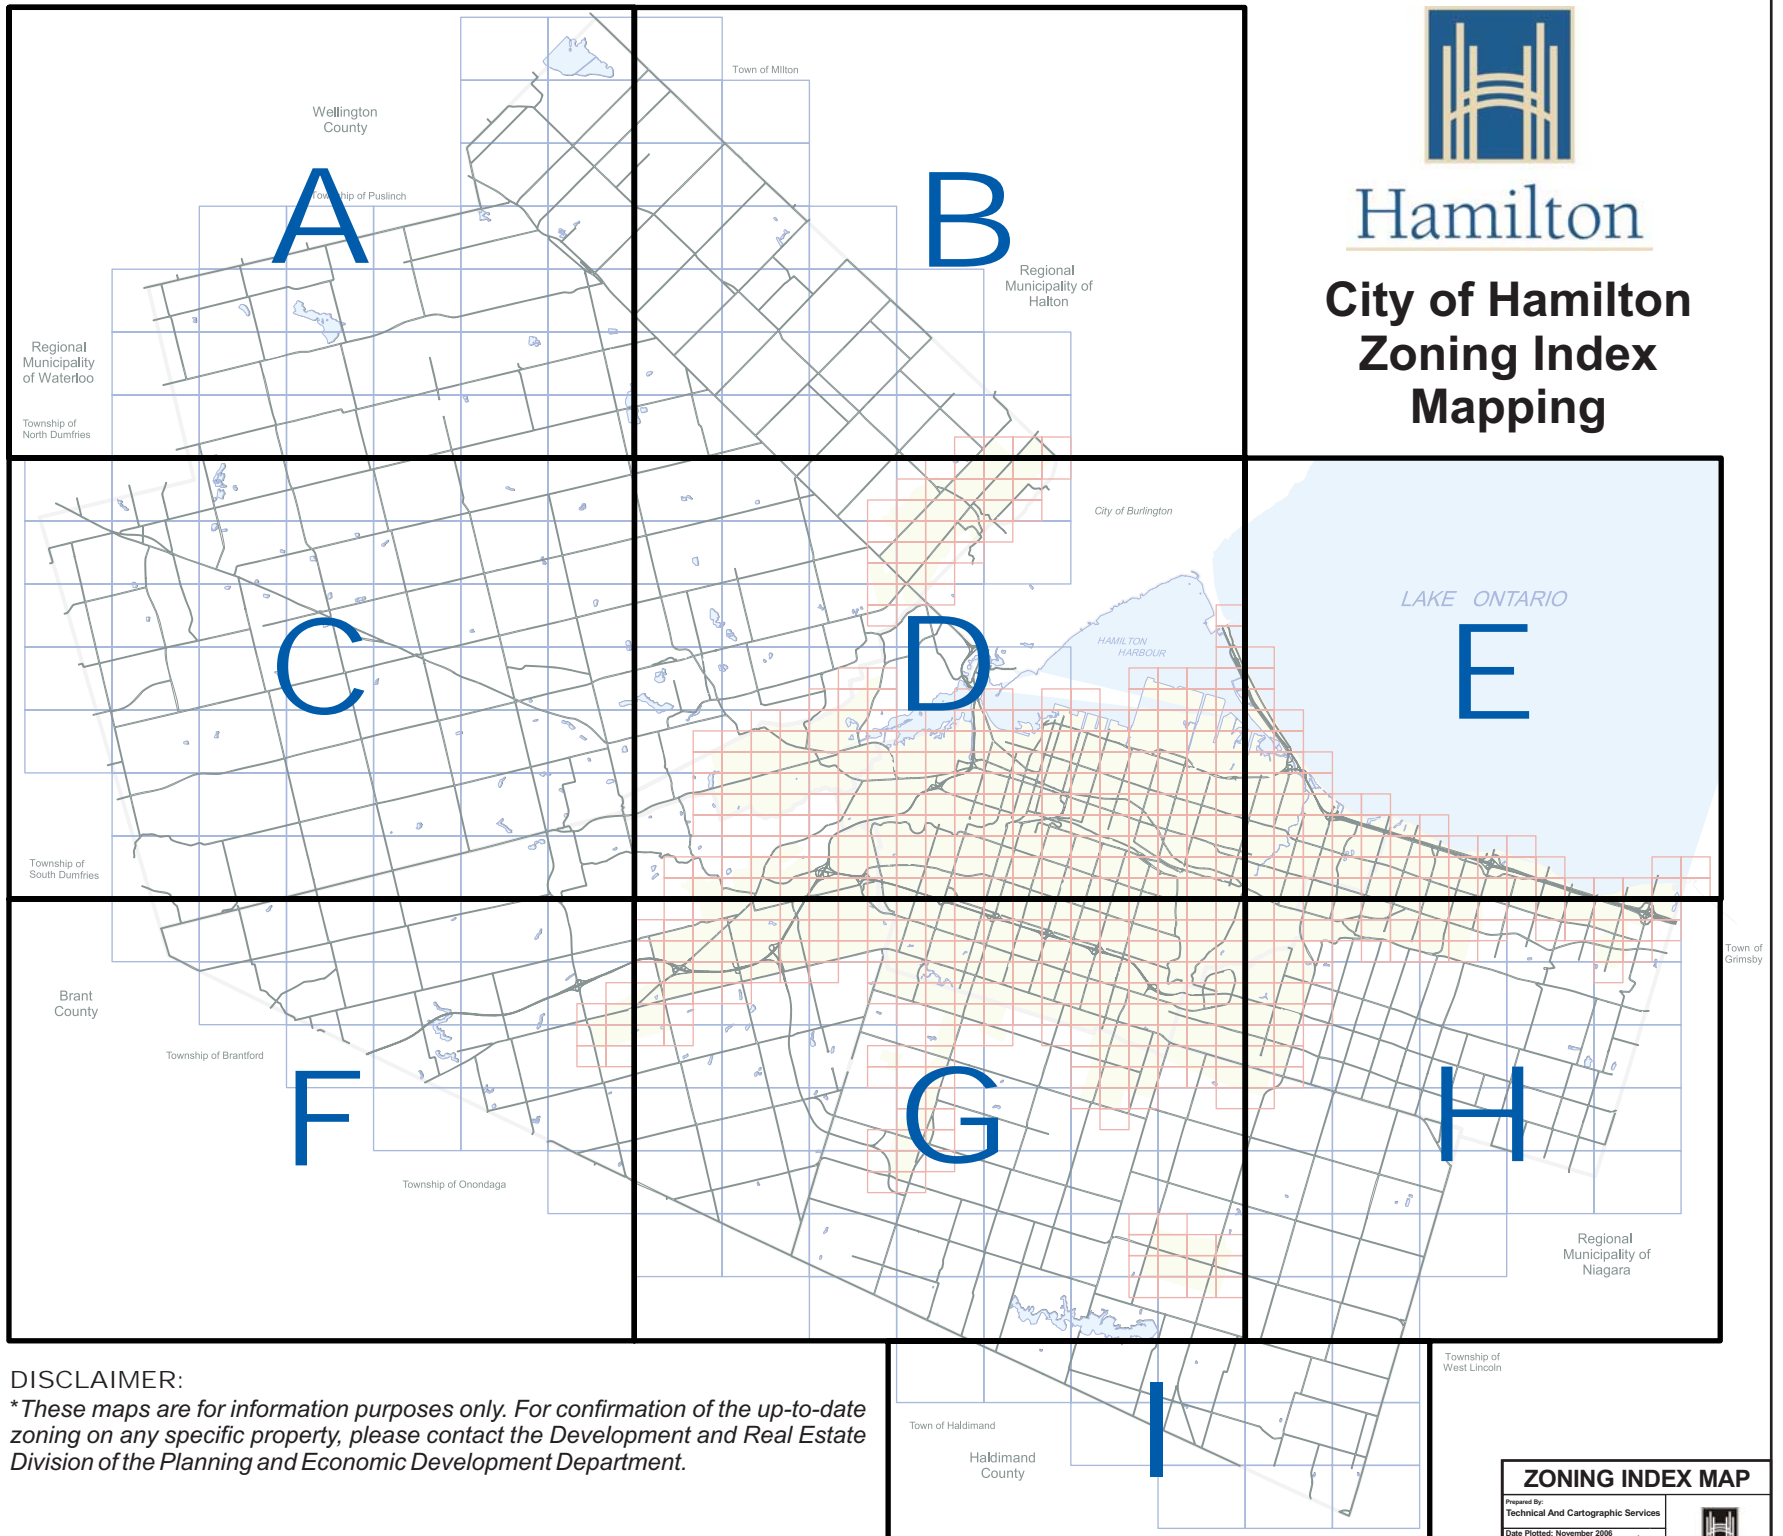

Click on the index letter for a more detailed index zoning map.

DISCLAIMER:

**These maps are for information purposes only. For confirmation of the up-to-date zoning on any specific property, please contact the Development and Real Estate Division of the Planning and Economic Development Department.*

ZONING INDEX MAP

Prepared By:
Technical And Cartographic Services

Date Plotted: November 2006

SCALE: N.T.S.

© 2006 Hamilton City. All Rights Reserved. This is a public document. Reproduction is permitted.