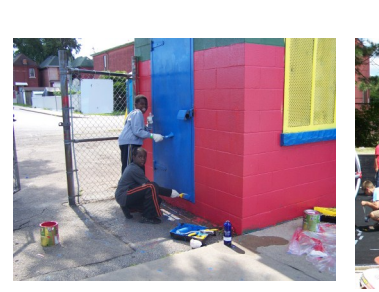

Thanks to all of the volunteers who helped make this possible....

We want to hear from you.....

Share your Adopt-a-Park story and photos. The next e-newsletter will be filled with stories and pictures from all of our Adopt-a-Park groups.

Hamilton