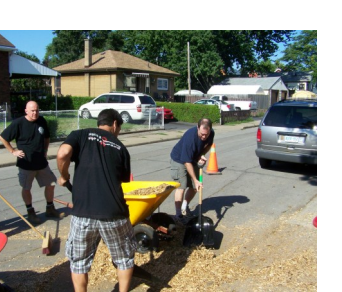

Thanks to all of the volunteers who helped make this possible....

We want to hear from you.....

Share your Adopt-a-Park story and photos. The next e-newsletter will be filled with stories and pictures from all of our Adopt-a-Park groups.

Hamilton