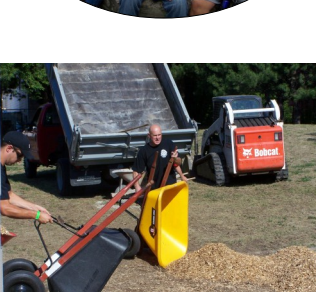

Thanks to all of the volunteers who helped make this possible....

We want to hear from you.....

Share your Adopt-a-Park story and photos. The next e-newsletter will be filled with stories and pictures from all of our Adopt-a-Park groups.

Hamilton