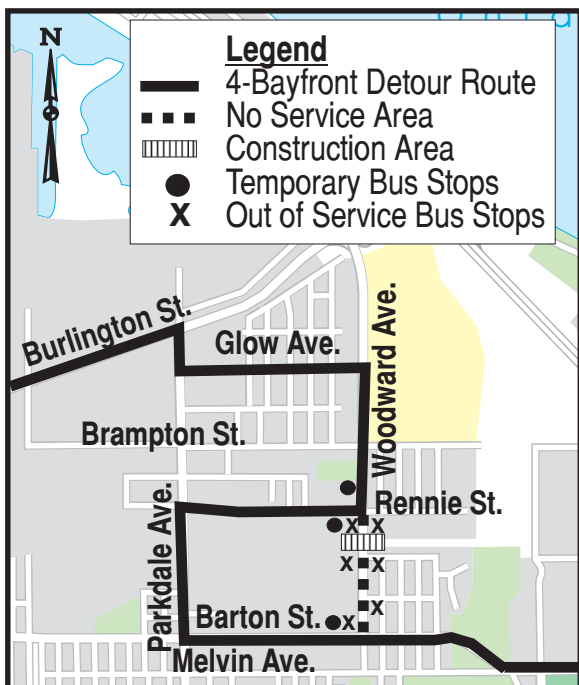

# Attention 4 - Bayfront Passengers

Effective Monday, February 21, 2011 and for approximately four to six weeks, a portion of Woodward Avenue will be closed for repair work on the CN Tracks.

As a result, route 4-Bayfront, in both directions will be on detour. Please see below the detour routing. Please note the portion of Woodward Avenue that will not be serviced.

Hamilton  
Public Works

The Hamilton Street  
Railway Company  
HSR Info 905-527-4441  
[www.hamilton.ca/hsr](http://www.hamilton.ca/hsr)