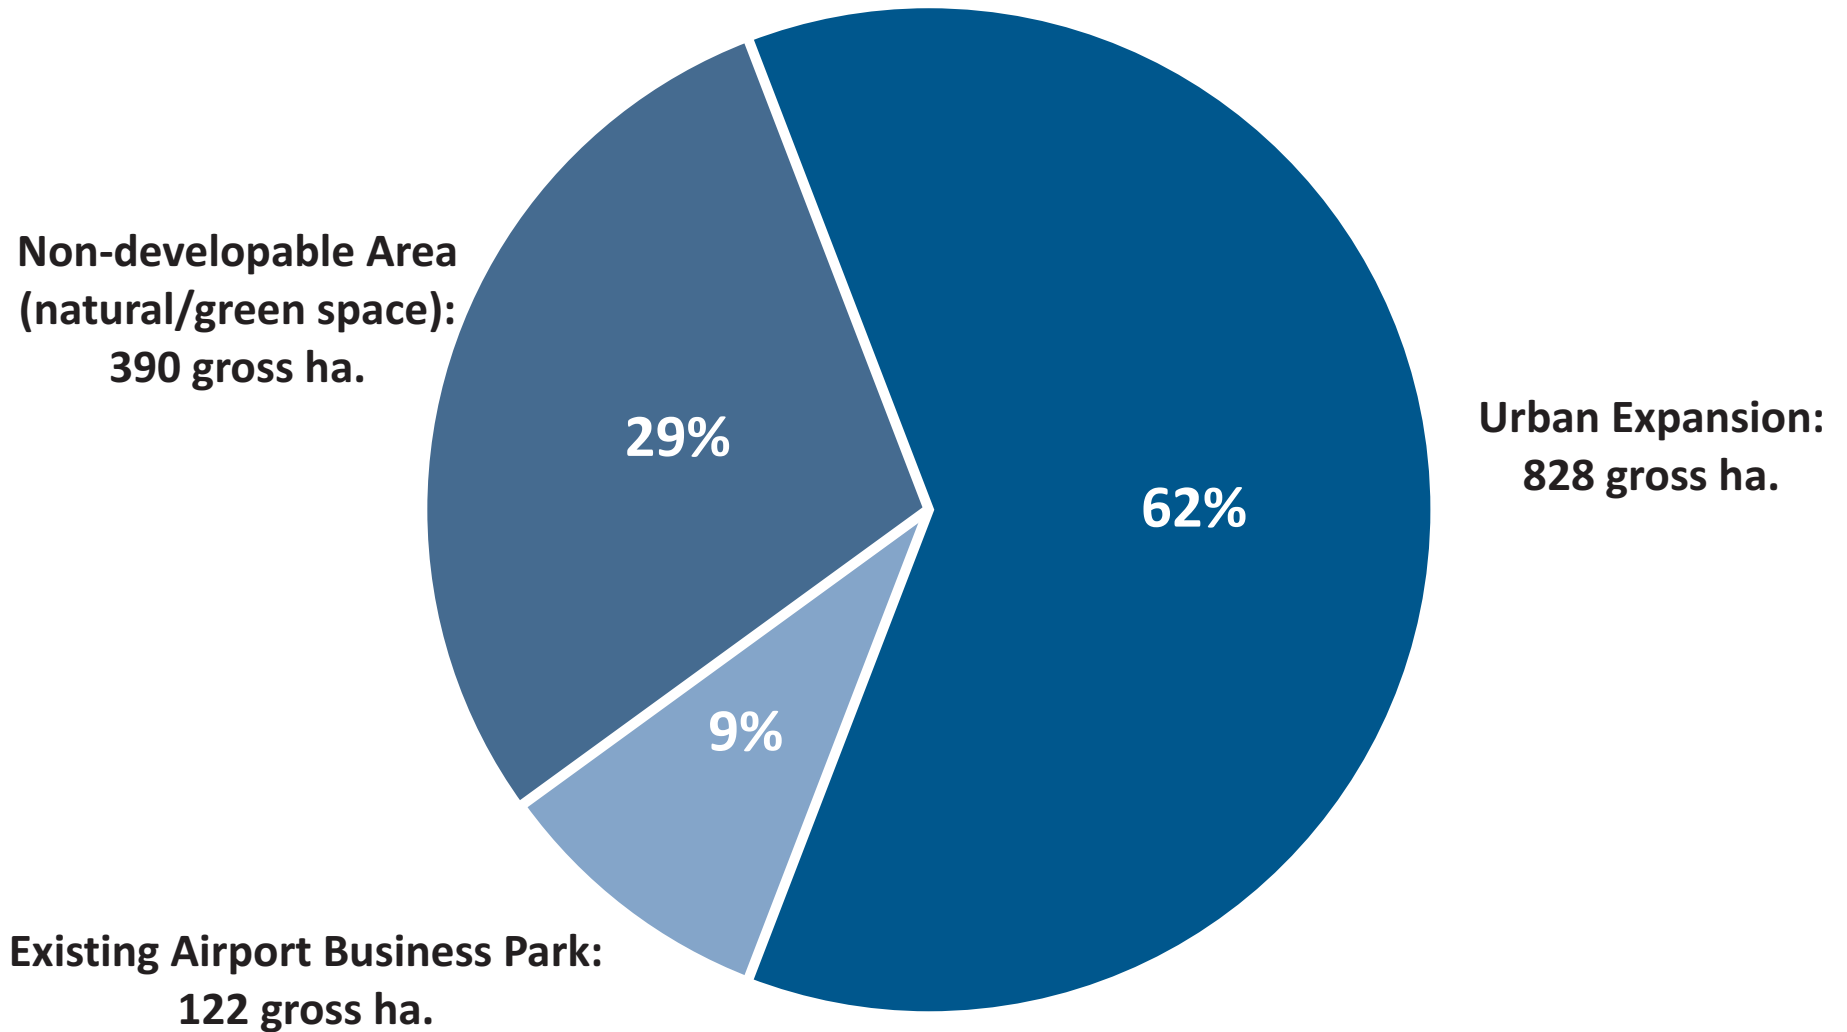

# Airport Employment Growth District

Total Area: 1,340 gross ha.

Hamilton