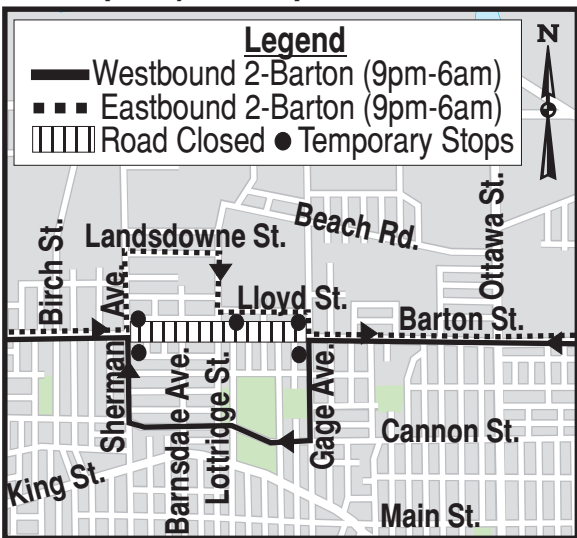

# Attention 2 - Barton Passengers Detour due to Movie Shoot

Effective Monday August 17th at 9am until Friday August 21st at 9pm parts of Barton Street will be closed to traffic.

Daily between 6am and 9pm, Barton Street between Barnsdale and Lottridge will be closed to traffic with the exception of HSR buses and emergency vehicles. However, nightly between 9pm and 6am, Barton Street between Sherman and Gage will be closed to all traffic including the HSR.

During 9pm and 6am each day, 2-Barton buses will follow the routing below. The westbound 2-Barton buses will use existing bus stops along Cannon. The eastbound 2-Barton buses will use the temporary bus stops shown below.

The Hamilton Street  
Railway Company  
HSR Info 905-527-4441  
[www.hamilton.ca/hsr](http://www.hamilton.ca/hsr)