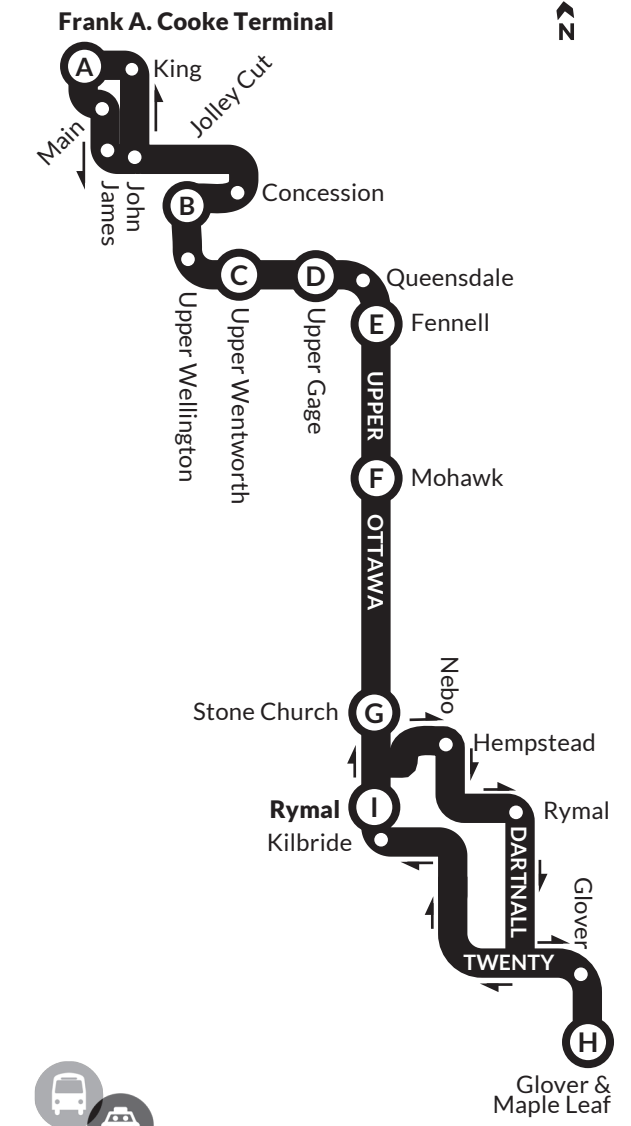

WEEKDAY - Southbound

Upper Ottawa
Effective September 3, 2023

22

hamilton.ca/hsr | 905.527.4441
@hsr @hamiltonstreetrailway @hsrnow

SATURDAY - Southbound									
TIMEPOINTS	A	B	C	D	E	F	G	H	I
	Frank A. Cooke Term. Pl. #1	Up. Wellington & Concession	Queensdale & Up Wentworth	Queensdale & Upper Gage	Upper Ottawa & Fennell	Upper Ottawa & Mohawk	Up. Ottawa & Stone Church	Glover & Maple Leaf	Upper Ottawa & Rymal
5 am	5:50	5:59	6:02	6:06	6:09	6:12	6:16	6:24	6:29
6 am	6:20 6:50	6:29 6:59	6:32 7:02	6:36 7:06	6:39 7:09	6:42 7:12	6:46 7:16	6:54 7:24	6:59 7:29
7 am	7:20 7:50	7:29 7:59	7:32 8:02	7:36 8:06	7:39 8:09	7:42 8:12	7:46 8:16	7:54 8:24	7:59 8:29
8 am	8:20 8:50	8:29 8:59	8:32 9:02	8:36 9:06	8:39 9:09	8:42 9:12	8:46 9:16	8:54 9:24	8:59 9:29
9 am to 6 pm	Leave Frank A. Cooke Terminal from 9:20am to 6:50pm								
7 pm	7:20 7:50	7:28 7:58	7:31 8:01	7:35 8:05	7:38 8:08	7:41 8:11	7:45 8:15	7:53 8:23	7:58 8:28
8 pm to 11 pm	Leave Frank A. Cooke Terminal from 8:20pm to 11:50pm								
12 am	12:30	12:38	12:41	12:45	12:48	12:51	12:55	1:03	1:08
1 am	1:20	1:28	1:31	1:35	1:38	1:41	1:45	1:53	1:58