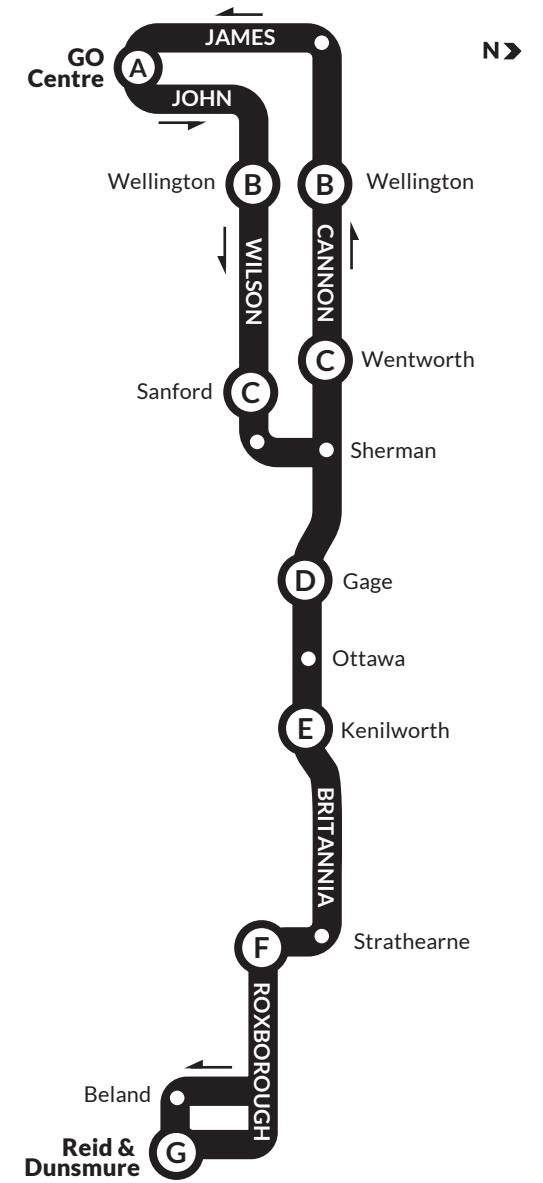

SUNDAY - Eastbound

TIMEPOINTS	A	B	C	D	E	F	G
	GO Centre	Wilson & Wellington	Wilson & Sanford	Cannon & Gage	Cannon & Kenilworth	Strathearne & Roxborough	Reid & Dunsmore
8 am	8:30	8:35	8:38	8:43	8:47	8:50	8:54
9 am	9:00	9:05	9:08	9:13	9:17	9:20	9:24
	9:30	9:35	9:38	9:43	9:47	9:50	9:54
10am to 2 pm	Leave GO Centre from 10:00am to 2:30pm						
3 pm	3:00	3:05	3:08	3:13	3:17	3:20	3:24
	3:30	3:35	3:38	3:43	3:47	3:50	3:54
4 pm	4:00	4:05	4:08	4:13	4:17	4:20	4:24
	4:30	4:35	4:38	4:43	4:47	4:50	4:54
5 pm	5:00	5:05	5:08	5:13	5:17	5:20	5:24
	5:30	5:35	5:38	5:43	5:47	5:50	5:54
6 pm	6:00	6:05	6:08	6:13	6:17	6:20	6:24

SUNDAY - Westbound

TIMEPOINTS	G	F	E	D	C	B	A
	Reid & Dunsmore	Strathearne & Roxborough	Cannon & Kenilworth	Cannon & Gage	Cannon & Wentworth	Cannon & Wellington	GO Centre
9 am	9:00	9:04	9:07	9:11	9:16	9:19	9:25
	9:30	9:34	9:37	9:41	9:46	9:49	9:55
10am to 1 pm	Leave Reid/Dunsmore from 10:00am to 1:30pm						
2 pm	2:00	2:04	2:07	2:11	2:16	2:19	2:25
	2:30	2:34	2:37	2:41	2:46	2:49	2:55
3 pm	3:00	3:04	3:07	3:11	3:16	3:19	3:25
	3:30	3:34	3:37	3:41	3:46	3:49	3:55
4 pm	4:00	4:04	4:07	4:11	4:16	4:19	4:25
	4:30	4:34	4:37	4:41	4:46	4:49	4:55
5 pm	5:00	5:04	5:07	5:11	5:16	5:19	5:25
	5:30	5:34	5:37	5:41	5:46	5:49	5:55
6 pm	5:54	5:58	6:01	6:05	6:10	6:13	6:19
	6:24	6:28	6:31	6:35	6:40	6:43	6:49

Cannon

Effective September 3, 2023

3

! THIS SCHEDULE IS SUBJECT TO CHANGE. For up-to-date timetables visit: hamilton.ca/hsr.
During the period between **Christmas Day and New Year's Day**, the HSR usually operates on a modified schedule on selected days. For more information please contact 905.527.4441.

hamilton.ca/hsr | 905.527.4441
@hsr @hamiltonstretrailway @hsrnw