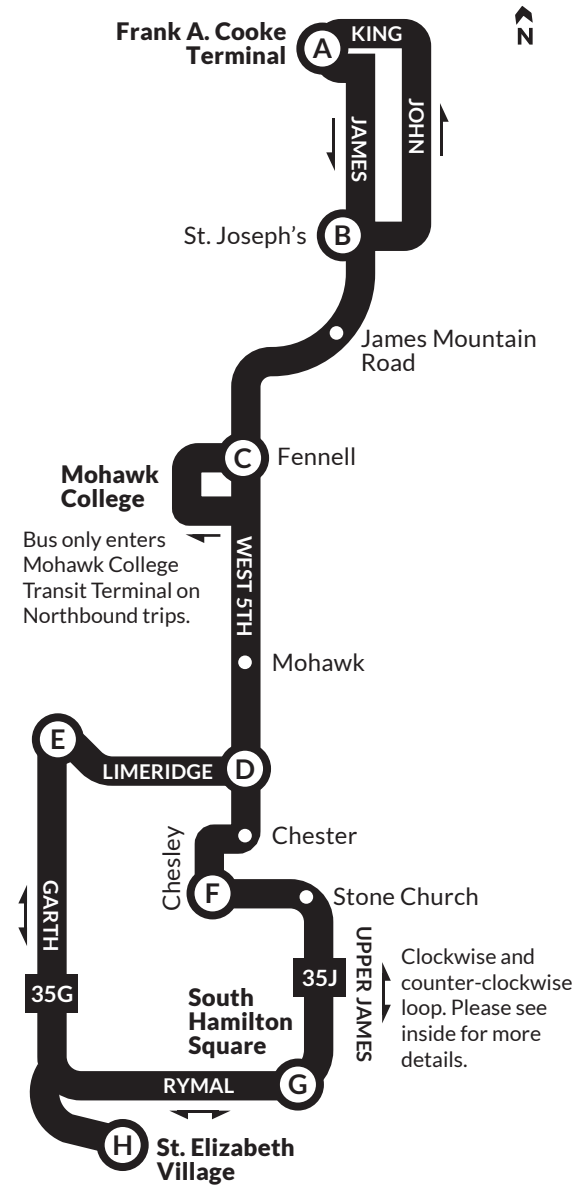

SUNDAY - Northbound

TIMEPOINTS	H	G	F	E	D	C	B	A
5 am	5:59	6:02	6:05	---	6:08	6:12	6:15	6:20
6 am to 9 am	Leave St Elizabeth from 6:29am to 9:59am	:29 :59	---	:34 :06	:39 :09	:44 :14	:48 :18	:54 :24
10 am to 1 pm	Leave St Elizabeth from 10:29 to 1:59pm	:29 :59	---	:35 :06	:40 :09	:45 :14	:49 :18	:55 :24
2 pm	2:27 2:59 3:27 3:59 4:03 4:07	---	---	2:34 3:07 3:34 4:07	2:39 3:10 3:44 4:10	2:44 3:15 3:48 4:15	2:48 3:19 3:54 4:19	2:54 3:25 3:54 4:25
3 pm	3:27 3:59 4:03 4:07	---	---	3:34 4:07	3:39 4:10	3:44 4:15	3:48 4:19	3:54 4:25
4 pm	4:27 4:59 5:03 5:07	---	---	4:34 5:07	4:39 5:10	4:44 5:15	4:48 5:19	4:54 5:25
5 pm	5:29 6:01 6:30 7:00 7:03	---	---	5:36 6:08 6:36 7:07	5:41 6:11 6:41 7:10	5:46 6:16 6:46 7:15	5:50 6:20 6:50 7:19	5:56 6:25 6:55 7:24
6 pm	6:01 6:30 7:00 7:03	---	---	6:36 7:07 7:36 8:07	6:41 7:10 7:41 8:10	6:46 7:15 7:46 8:15	6:50 7:20 7:50 8:19	6:55 7:24 7:54 8:24
7 pm	7:00 7:30 8:00 8:03	---	---	7:36 8:07 8:36 9:07	7:41 8:10 8:41 9:10	7:46 8:15 8:46 9:15	7:50 8:20 8:50 9:19	7:55 8:24 8:54 9:24
8 pm	8:00 8:30 9:00 9:03	---	---	8:36 9:07 9:36 10:07	8:41 9:10 9:41 10:10	8:46 9:15 9:46 10:15	8:50 9:20 9:50 10:19	8:55 9:24 9:54 10:24
9 pm	9:00 9:30 10:00 10:03	---	---	9:36 10:07 10:36 11:07	9:41 10:10 10:41 11:10	9:46 10:15 10:46 11:15	9:50 10:20 10:50 11:19	9:55 10:24 10:54 11:24
10 pm to 11 pm	Leave St Elizabeth from 10:01pm and 11:31pm	:01 :04	---	:07 :37	:10 :41	:14 :45	:17 :48	:22 :53

College

Effective April 28, 2024

35

hamilton.ca/hsr | 905.527.4441
hsr@hamiltonstreetrailway.com | [@hsrnnow](https://twitter.com/hsrnnow)

Clockwise and counter-clockwise loop. Please see inside for more details.