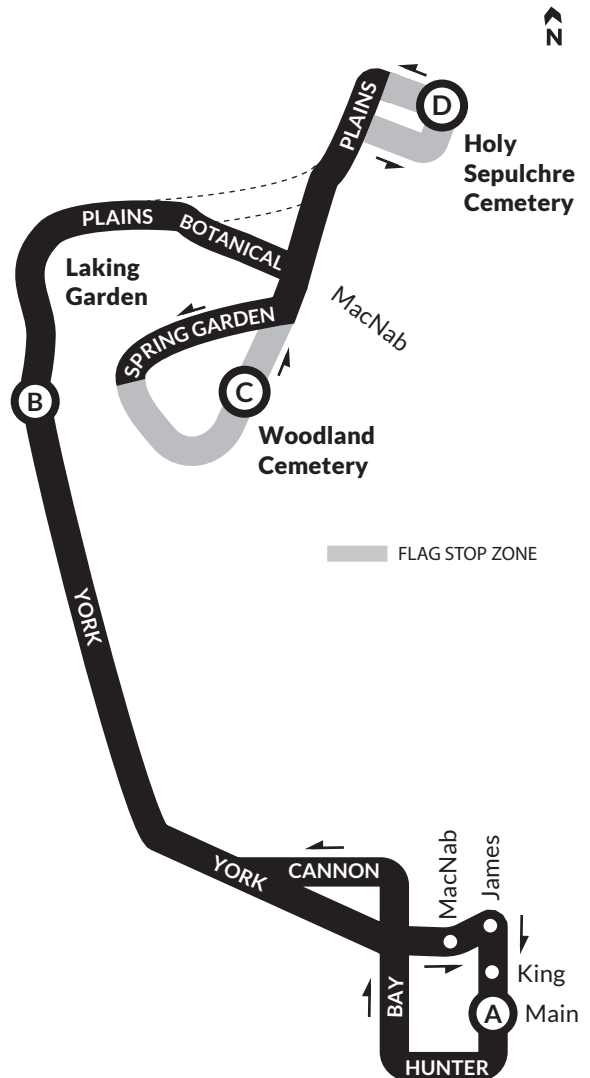

9 Rock Gardens Information

- Service every hour on Sundays and holidays only.
- Service will operate from the 2nd Sunday in May until the 2nd Sunday in November.
- Hours of service are between **10am and 4pm.**
- The route operates from James and Main to Rock Gardens, Woodland Cemetery and Holy Sepulchre Cemetery. Along most of the Rock Gardens route, buses will stop only at designated bus stops.
- In Woodland and Holy Sepulchre Cemeteries, however, the bus will stop anywhere on request. Simply flag the bus driver so he/she knows to stop. The "flag zones" are indicated on the map.

THIS SCHEDULE IS SUBJECT TO CHANGE.

For up-to-date timetables and holiday service hours, visit hamilton.ca/hsr. The HSR does not take responsibility for errors in this document, for damages or inconveniences caused by delayed schedules or failures to make connections.

Rock Gardens

Effective May 12, 2024

9

Website: hamilton.ca/hsr

Email: hsrserve@hamilton.ca

Social: [X@HSR](#) [@HamiltonStreetRailway](#)