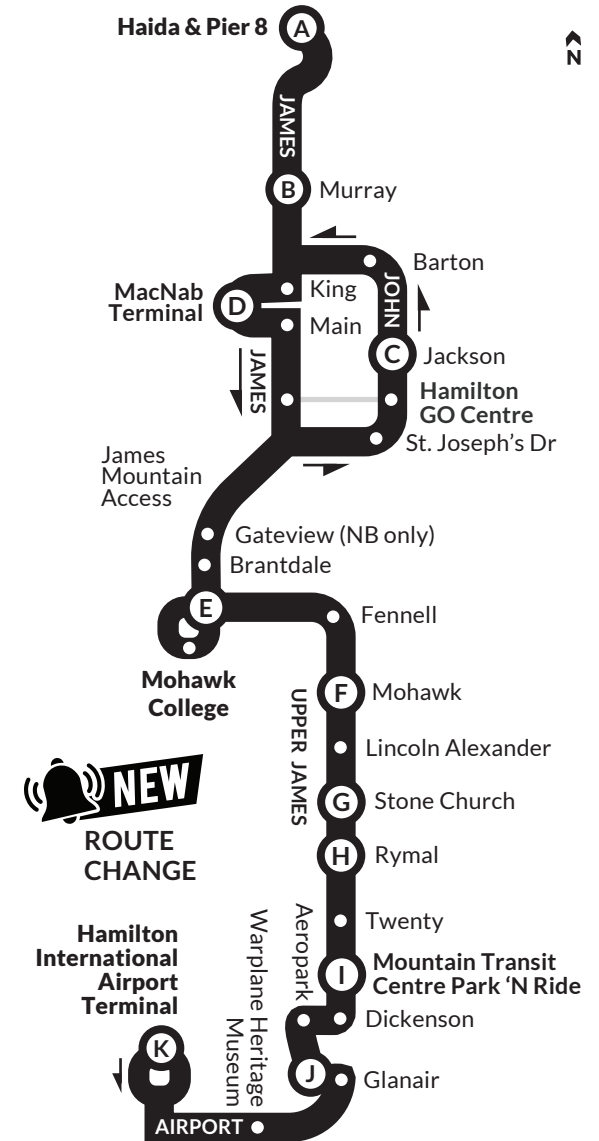

BUS STOP LOCATIONS Northbound from Hamilton Airport

Airport Terminal Entrance	9201
Center At Airport	2060
Opposite Warplane Heritage Museum	2018
Airport At Homestead	9203
Aeropark	
At Glanair	2296
At Dickenson	2292
Mountain Transit Centre Platform #1	9208
Upper James Street	
At Twenty Rd	9205
At Rymal	2295
At Stone Church	2298
North of Linc	2300
At Mohawk	2308
Opposite Monarch	9215
Mohawk College Terminal Platform #3	2901
West 5th Street	
At Fennell	2910
At Brantdale	2910
At Gateview	2910
St. Joseph's At James	2911
John Street	
At Charlton	9221
At Young	9223
Opposite Hamilton GO Centre	9223
At Jackson	1092
At King William	1239
At Wilson	1266
At Cannon/At Robert	1240
At Guise	1698
Barton Street At Hughson	1232
James Street	
At Murray	1016
At Simcoe/At Picton	1017
At Wood/At Burlington	1019
At Guise	1698
H.W.T Centre	2121
Haida Avenue at Pier 8	2121

BUS STOP LOCATIONS Southbound from Haida Ave

Haida Avenue at Pier 8	2121
James Street	
At Guise	1699
At Wood	1062
At Picton	1063
Opposite Simcoe	1063
At Murray/At Barton	1064
At Colbourne	1208
Opposite Robert	1065
At Cannon	1067
Opposite Rebecca	1011
MacNab Terminal Platform #6	1335
James Street	
At Jackson	4027
At Hunter (GO Centre)	2000
At Bold	1303
At Robinson	2013
At Charlton	9204
At Markland	2900
West 5th Street	
At Brantdale	2896
At Fennell	2897
Mohawk College Terminal Platform #1	2128
Upper James Street	
At Monarch	9210
At Mohawk	2275
At Aldridge	2276
At Stone Church	9216
At Rymal	2288
At Twenty Rd	2290
Mountain Transit Centre Platform #3	9231
Airport Road	
At Homestead	9222
At Warplane Heritage Museum	2019
At Airport Terminal Entrance	9201

A Line Express 20

Effective June 26, 2022

NO SATURDAY, SUNDAY OR HOLIDAY SERVICE

! THIS SCHEDULE IS SUBJECT TO CHANGE.

For up-to-date timetables visit: hamilton.ca/hsr.

During the period between **Christmas Day and New Year's Day**, the HSR usually operates on a modified schedule on selected days.