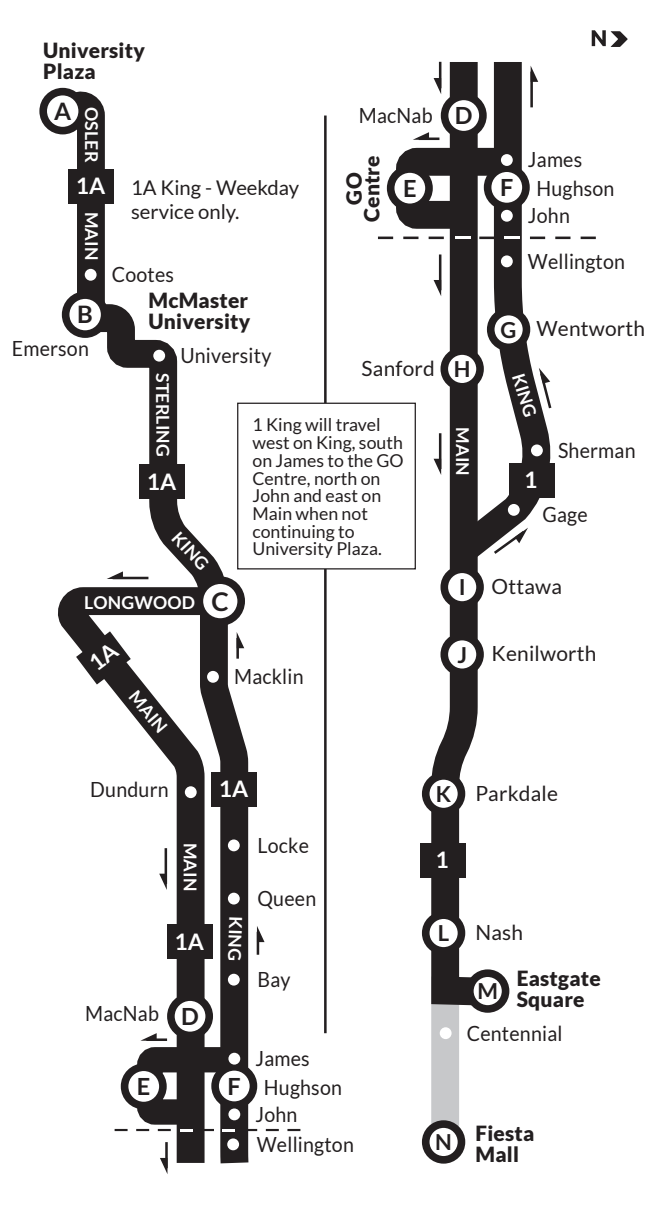

King
Effective June 26, 2022