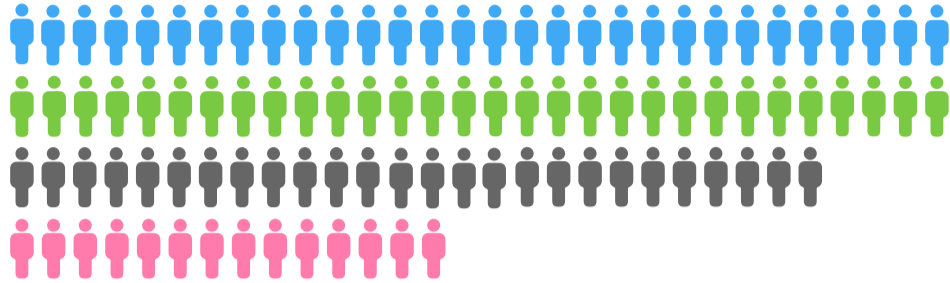

Eastwood Park Spray Pad Replacement SURVEY RESPONSES #2

Tell us a bit about yourself

30
Frequent Eastwood Park users

26
Live in the North End neighbourhood

30
Occasional Eastwood Park users

14
Other (please specify)

Optional question (81 response(s), 2 skipped). Question type: Checkbox Question.

My age group

Optional question (79 response(s), 4 skipped). Question type: Dropdown Question.

Which concept for the Eastwood Park Spray Pad do you prefer?