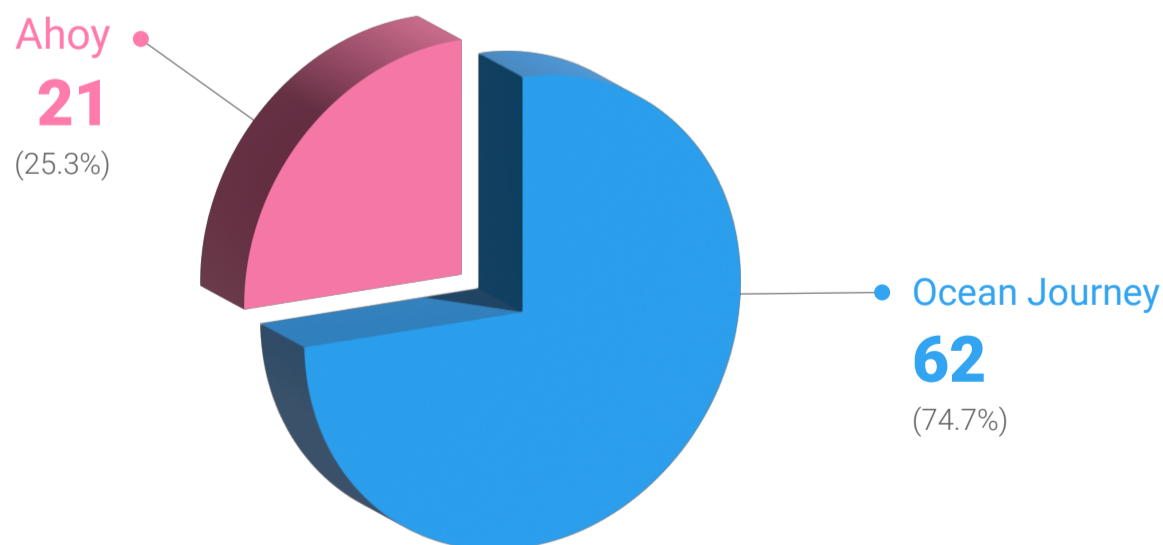

Eastwood Park Spray Pad Replacement SURVEY RESPONSES #2

Tell us a bit about yourself

30
Frequent Eastwood Park users

26
Live in the North End neighbourhood

30
Occasional Eastwood Park users

14
Other (please specify)

Optional question (81 response(s), 2 skipped). Question type: Checkbox Question.

My age group

Optional question (79 response(s), 4 skipped). Question type: Dropdown Question.

Which concept for the Eastwood Park Spray Pad do you prefer?