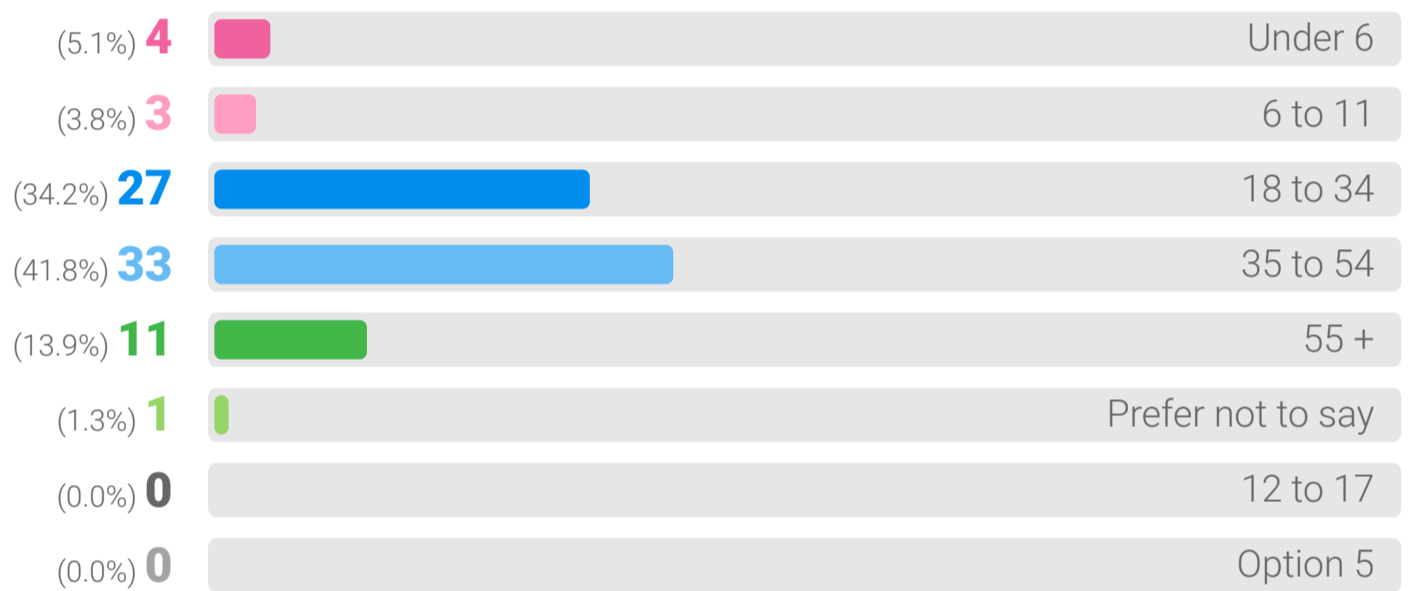

Eastwood Park Spray Pad Replacement SURVEY RESPONSES #2

Tell us a bit about yourself

30
Frequent Eastwood Park users

26
Live in the North End neighbourhood

30
Occasional Eastwood Park users

14
Other (please specify)

Optional question (81 response(s), 2 skipped). Question type: Checkbox Question.

My age group

Optional question (79 response(s), 4 skipped). Question type: Dropdown Question.

Which concept for the Eastwood Park Spray Pad do you prefer?