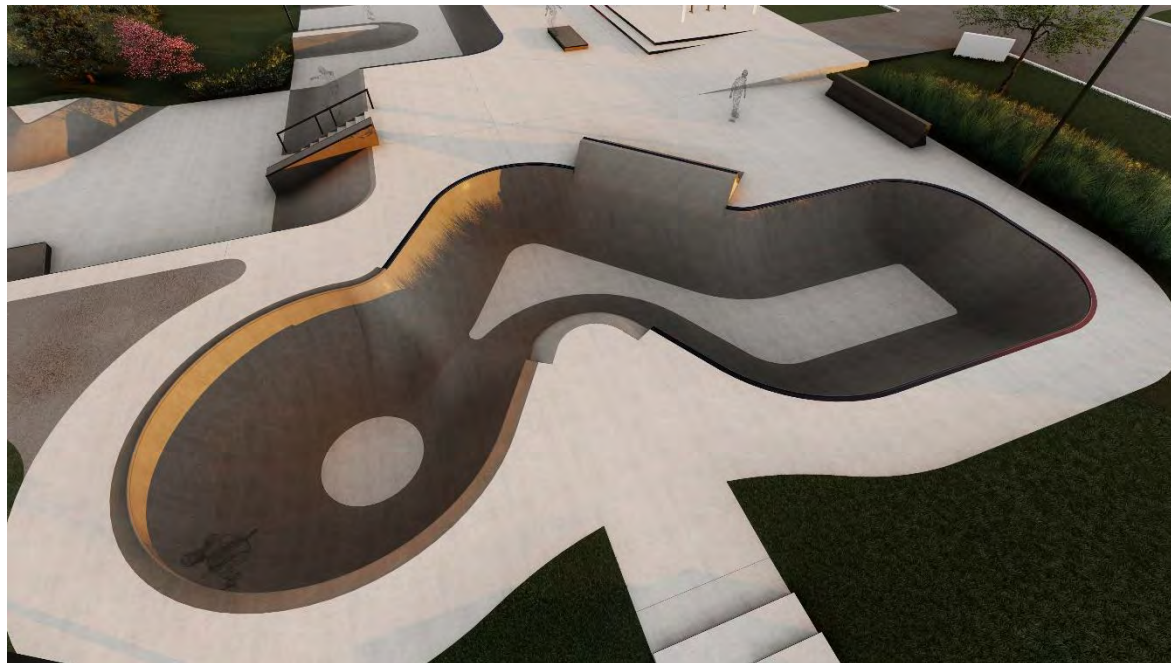

Hamilton

Valley Skatepark Renderings

hamilton.ca/valleyskatepark