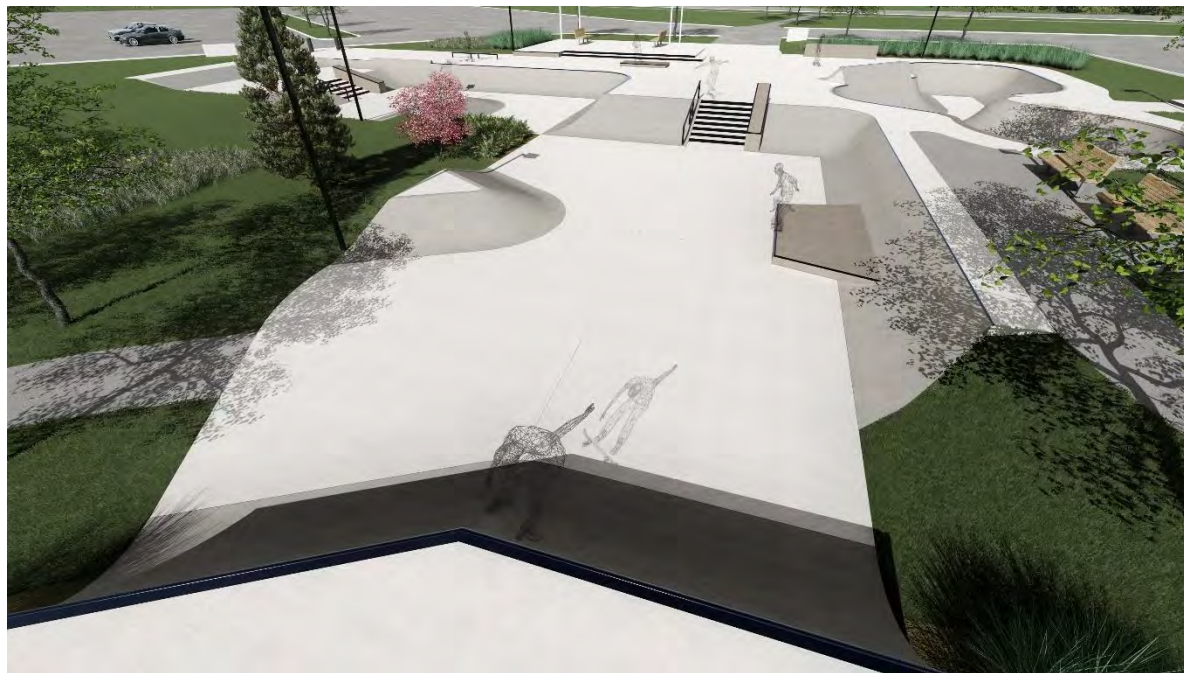

Hamilton

Valley Skatepark Renderings

hamilton.ca/valleyskatepark