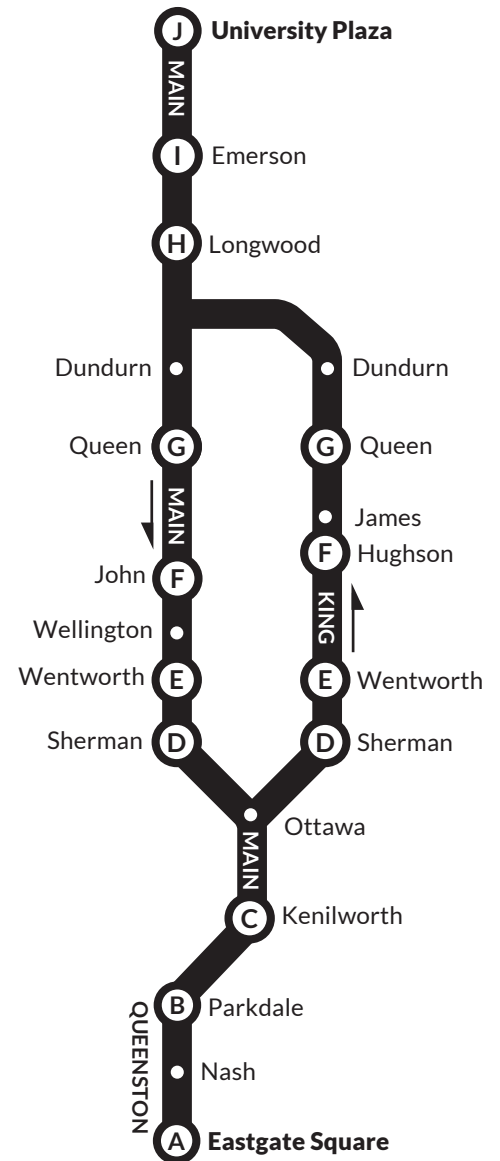

When heading to the Trans-Cab service area, just let the HSR Operator know that you require Trans-Cab service when boarding your bus. A cab will meet your bus at the applicable Trans-Cab transfer point and drive you the rest of the way.

BUS STOP NUMBERS

Westbound From Eastgate Square

Eastgate Platform 7	2512
Queenston At Nash	2727
Queenston At Parkdale	2730
Main At Kenilworth	2734
Main At Ottawa	2736
Main At Kensington	2738
King At Melrose	2740
King At Sherman	2741
King At Wentworth	2744
King At Wellington	2746
King At John	1093
King Opposite MacNab	1089
King At Queen	2754
King At Dundurn	1177
Main At Longwood	1193
Main Opp. Emerson	2601
Main St. W At Osler	1196
University Plaza Platform 2	1312

Eastbound From University Plaza

University Plaza Platform 2	1312
Osler At Main St. W.	2646
Main At Emerson	2649
Main At Longwood	1122
Main At Dundurn	2756
Main At Queen	1009
Main At MacNab	2920
Main At John	2702
Main At Wellington	2703
Main At Wentworth	2706
Main At Sherman	2708
Main Opposite Melrose	2709
Main At King	2711
Main At Ottawa	2712
Main At Kenilworth	2714
Queenston At Parkdale	2717
Queenston At Nash	2721
Eastgate Platform 1	2390
Eastgate Platform 2	2570
Eastgate Platform 7	2512

B Line Express

Effective September 4, 2022

10

NO SUNDAY OR HOLIDAY SERVICE

hamilton.ca/hsr
905.527.4441
@hsr • @hsrnow

SATURDAY - Westbound

TIMEPOINT	A	B	C	D	E	F	G	H	I	J
	Leaves Eastgate Sq.	Parkdale & Queenston	Main & Kenilworth	King & Sherman	King & Wentworth	King & Hughson	King & Queen	Main & Longwood	Main & Emerson	University Plaza
8 am	---	---	---	---	---	8:00	8:03	8:07	8:10	8:16
	8:08	8:14	8:17	8:23	8:25	8:15	8:18	8:22	8:25	8:31
	8:23	8:29	8:32	8:38	8:40	8:30	8:33	8:37	8:40	8:46
	8:38	8:44	8:47	8:53	8:55	9:00	9:03	9:07	9:10	9:16
	8:53	8:59	9:02	9:08	9:10	9:15	9:18	9:22	9:25	9:31
9 am	9:08	9:14	9:17	9:23	9:25	9:30	9:33	9:37	9:40	9:46
	9:23	9:29	9:32	9:38	9:40	9:45	9:48	9:52	9:55	10:01
	9:35	9:41	9:45	9:52	9:54	10:00	10:03	10:07	10:11	10:17
	9:50	9:56	10:00	10:07	10:09	10:15	10:18	10:22	10:26	10:32
10am to 1 pm	Leave Eastgate Square from 10:05am to 1:50pm									
	:05	:11	:15	:22	:24	:30	:33	:37	:41	:47
	:20	:26	:30	:37	:39	:45	:48	:52	:56	:02
	:35	:41	:45	:52	:54	:00	:03	:07	:11	:17
	:50	:56	:00	:07	:09	:15	:18	:22	:26	:32
2 pm	2:05	2:11	2:15	2:22	2:24	2:30	2:33	2:37	2:41	2:47
	2:20	2:26	2:30	2:37	2:39	2:45	2:48	2:52	2:56	3:02
	2:35	2:41	2:45	2:52	2:54	3:00	3:03	3:07	3:11	3:17
	2:50	2:56	3:00	3:07	3:09	3:15	3:18	3:22	3:26	3:32
3 pm	3:05	3:11	3:15	3:22	3:24	3:30	3:33	3:37	3:41	3:47
	3:20	3:26	3:30	3:37	3:39	3:45	3:48	3:52	3:56	4:02
	3:35	3:41	3:45	3:52	3:54	4:00	4:03	4:07	4:11	4:17
	3:50	3:56	4:00	4:07	4:09	4:15	4:18	4:22	4:26	4:32
4 pm	4:05	4:11	4:15	4:22	4:24	4:30	4:33	4:37	4:41	4:47
	4:20	4:26	4:30	4:37	4:39	4:45	4:48	4:52	4:56	5:02
	4:35	4:41	4:45	4:52	4:54	5:00	5:03	5:07	5:11	5:17
	4:50	4:56	5:00	5:07	5:09	5:15	5:18	5:22	5:26	5:32
5 pm	5:05	5:11	5:15	5:22	5:24	5:30	5:33	5:37	5:41	5:47
	5:20	5:26	5:30	5:37	5:39	5:45	5:48	5:52	5:56	6:02
	5:35	5:41	5:45	5:52	5:54	6:00	6:03	6:07	6:11	6:17
	5:50	5:56	6:00	6:07	6:09	6:15	6:18	6:22	6:26	6:32
6 pm	6:05	6:11	6:15	6:22	6:24	6:30	6:33	6:37	6:41	6:47
	6:20	6:26	6:30	6:37	6:39	6:45	6:48	6:52	6:56	7:02
	6:38	6:44	6:47	6:53	6:55	7:00	7:03	7:07	7:10	7:16
	6:58	7:04	7:07	7:13	7:15	7:20	7:23	7:27	7:30	7:36
7 pm	7:18	7:24	7:27	7:33	7:35	7:40	7:43	7:47	7:50	7:56
	7:38	7:44	7:47	7:53	7:55	8:00	8:03	8:07	8:10	8:16
	7:58	8:04	8:07	8:13	8:15	8:20	8:23	8:27	8:30	8:36
8 pm	8:18	8:24	8:27	8:33	8:35	8:40	8:43	8:47	8:50	8:56
	8:38	8:44	8:47	8:53	8:55	9:00	9:03	9:07	9:10	9:16
	8:58	9:04	9:07	9:13	9:15	9:20	9:23	9:27	9:30	9:36
9 pm	9:18	9:24	9:27	9:33	9:35	9:40	9:43	9:47	9:50	9:56
	9:38	9:44	9:47	9:53	9:55	10:00	10:03	10:07	10:10	10:16

SATURDAY - Eastbound