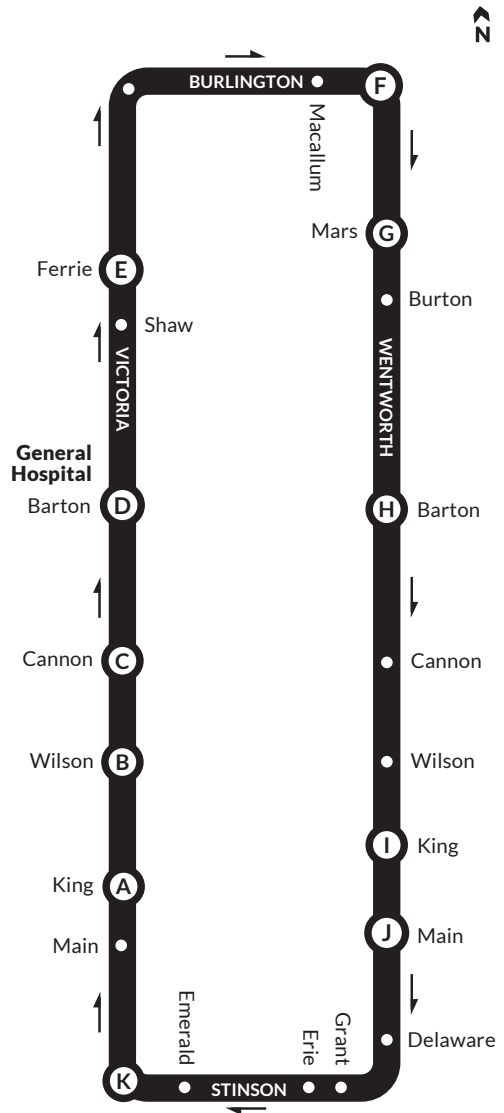

BUS STOP NUMBERS

From Victoria Avenue and King Street

Victoria Avenue

At King St. East	1460
At Wilson St.	1461
At Cannon St. East	1462
At Barton St. East	1463
At Shaw St.	1464
At Ferrie St.	1458

Burlington Street

At Victoria Ave.	1055
At Macallum	1055
At Wentworth St.	1022

Wentworth Street

At Mars Ave.	1465
At Burton St.	1466
At Barton St. East	1466
At Cannon St. East	1467
At Wilson St.	1468
At King St. East	1469
At Main St. East	1470
At Delaware Ave.	1471

Stinson Street

At Grant St.	1172
At Erie Ave.	1172
At Emerald St.	1173
At Victoria Ave.	1173

Please be at your bus stop 5 minutes before the bus is scheduled to be there.

Wentworth

Effective September 4, 2022

12

NO SATURDAY, SUNDAY OR HOLIDAY SERVICE

hamilton.ca/hsr
905.527.4441
@hsr • @hsrnw