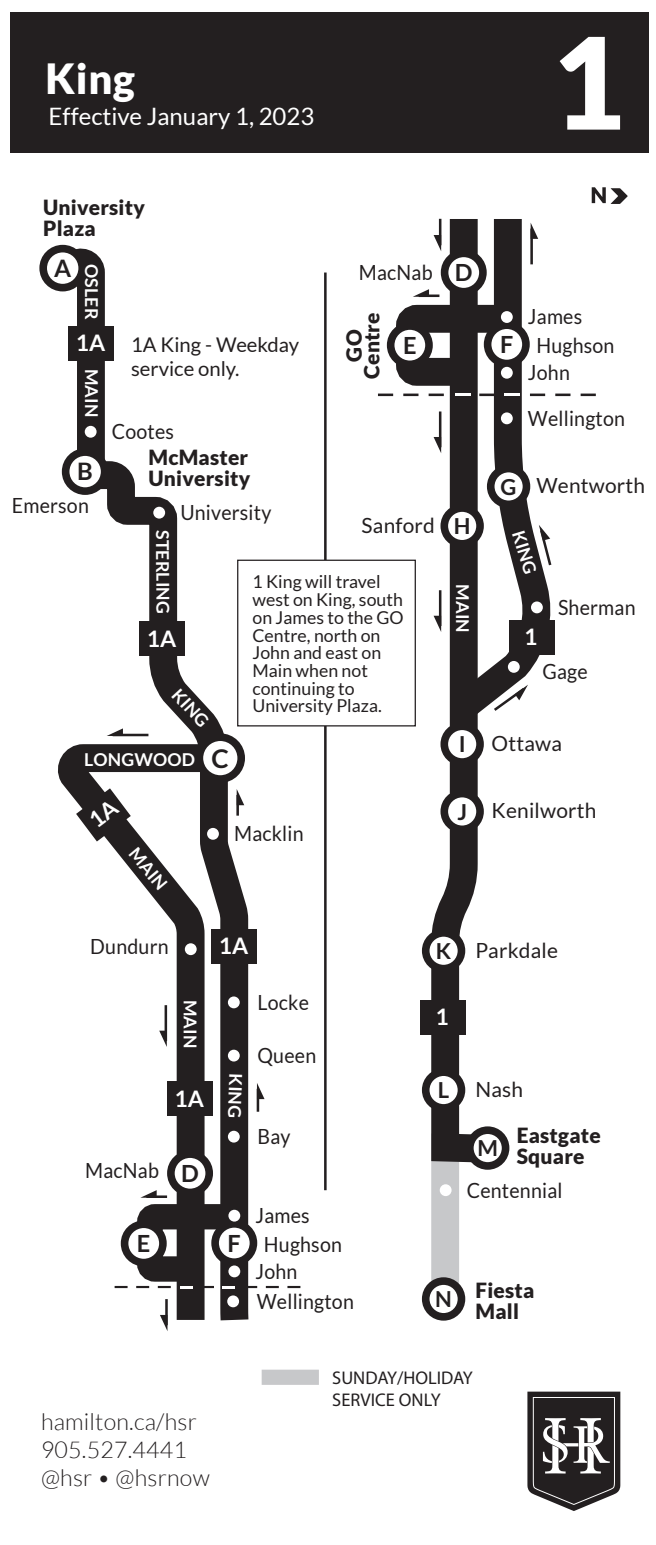

TIMEPOINTS	N	M	K	J	G	F	E
	Fiesta Mall	Eastgate Square	Queenston & Parkdale	Main & Kenilworth	King & Wentworth	King & Hughson	GO Centre Platform 18
5 am	5:11 5:41	5:16 5:46	5:22 5:52	5:26 5:56	5:35 6:05	5:41 6:11	5:45 6:15
6 am	6:11 6:41	6:16 6:46	6:22 6:52	6:26 6:56	6:35 7:05	6:41 7:11	6:45 7:15
7 am	7:01 7:21 7:41	7:06 7:26 7:46	7:12 7:32 7:52	7:16 7:36 7:56	7:25 7:45 8:05	7:31 7:51 8:11	7:35 7:55 8:15
8 am	8:01 8:21 8:36 8:50	8:06 8:26 8:41 8:55	8:12 8:32 8:47 9:01	8:16 8:36 8:51 9:05	8:25 8:45 9:00 9:14	8:31 8:51 9:06 9:20	8:35 8:55 9:10 9:24
9 am to 10am	Leave Fiesta Mall from 9:00am to 10:45am						
	:00 :15 :30 :45	:07 :22 :37 :52	:15 :30 :45 :00	:19 :34 :49 :04	:29 :44 :59 :14	:36 :51 :06 :21	:40 :55 :10 :25
11am	11:00 11:13 11:23 11:33 --- 11:53	11:07 11:21 11:31 11:41 --- 12:01	11:15 11:30 11:40 12:00	11:19 11:35 11:45 12:05 12:15	11:29 11:45 11:55 12:15 12:25	11:36 11:53 12:03 12:13 12:23	11:40 11:57 12:07 12:17 12:27 12:37
12pm	---	12:11 12:20	12:15 12:25	12:19 12:29	12:25 12:35	12:33 12:43	12:37 12:47
12pm to 4 pm	Leave Fiesta Mall from 12:13pm to 4:53pm						
	:13 :33 :53 ---	:21 :41 :01 :11	:30 :50 :10 :20	:35 :55 :15 :25	:45 :05 :25 :35	:53 :13 :23 :43	:57 :07 :17 :47
5 pm	5:13 --- 5:33 --- 5:53	5:21 --- 5:41 --- 6:01	5:30 5:40 5:50 6:00 6:10	5:35 5:45 5:55 6:05 6:15	5:45 5:55 6:05 6:15 6:25	5:53 6:03 6:13 6:23 6:33	5:57 6:07 6:17 6:27 6:37
6 pm	6:03	6:11	6:20	6:25	6:35	6:43	6:47
6 pm to 10pm	Leave Fiesta Mall from 6:18pm to 10:58pm						
	:18 :38 :58	:24 :44 :04	:31 :51 :11	:35 :55 :15	:45 :05 :25	:51 :11 :31	:55 :15 :35
11pm	11:18 11:38 11:53	11:24 11:44 11:59	11:31 11:51 12:06	11:35 11:55 12:10	11:45 12:05 12:20	11:51 12:11 12:26	11:55 12:15 12:30
12am	12:33	12:39	12:45	12:49	12:58	1:04	1:07