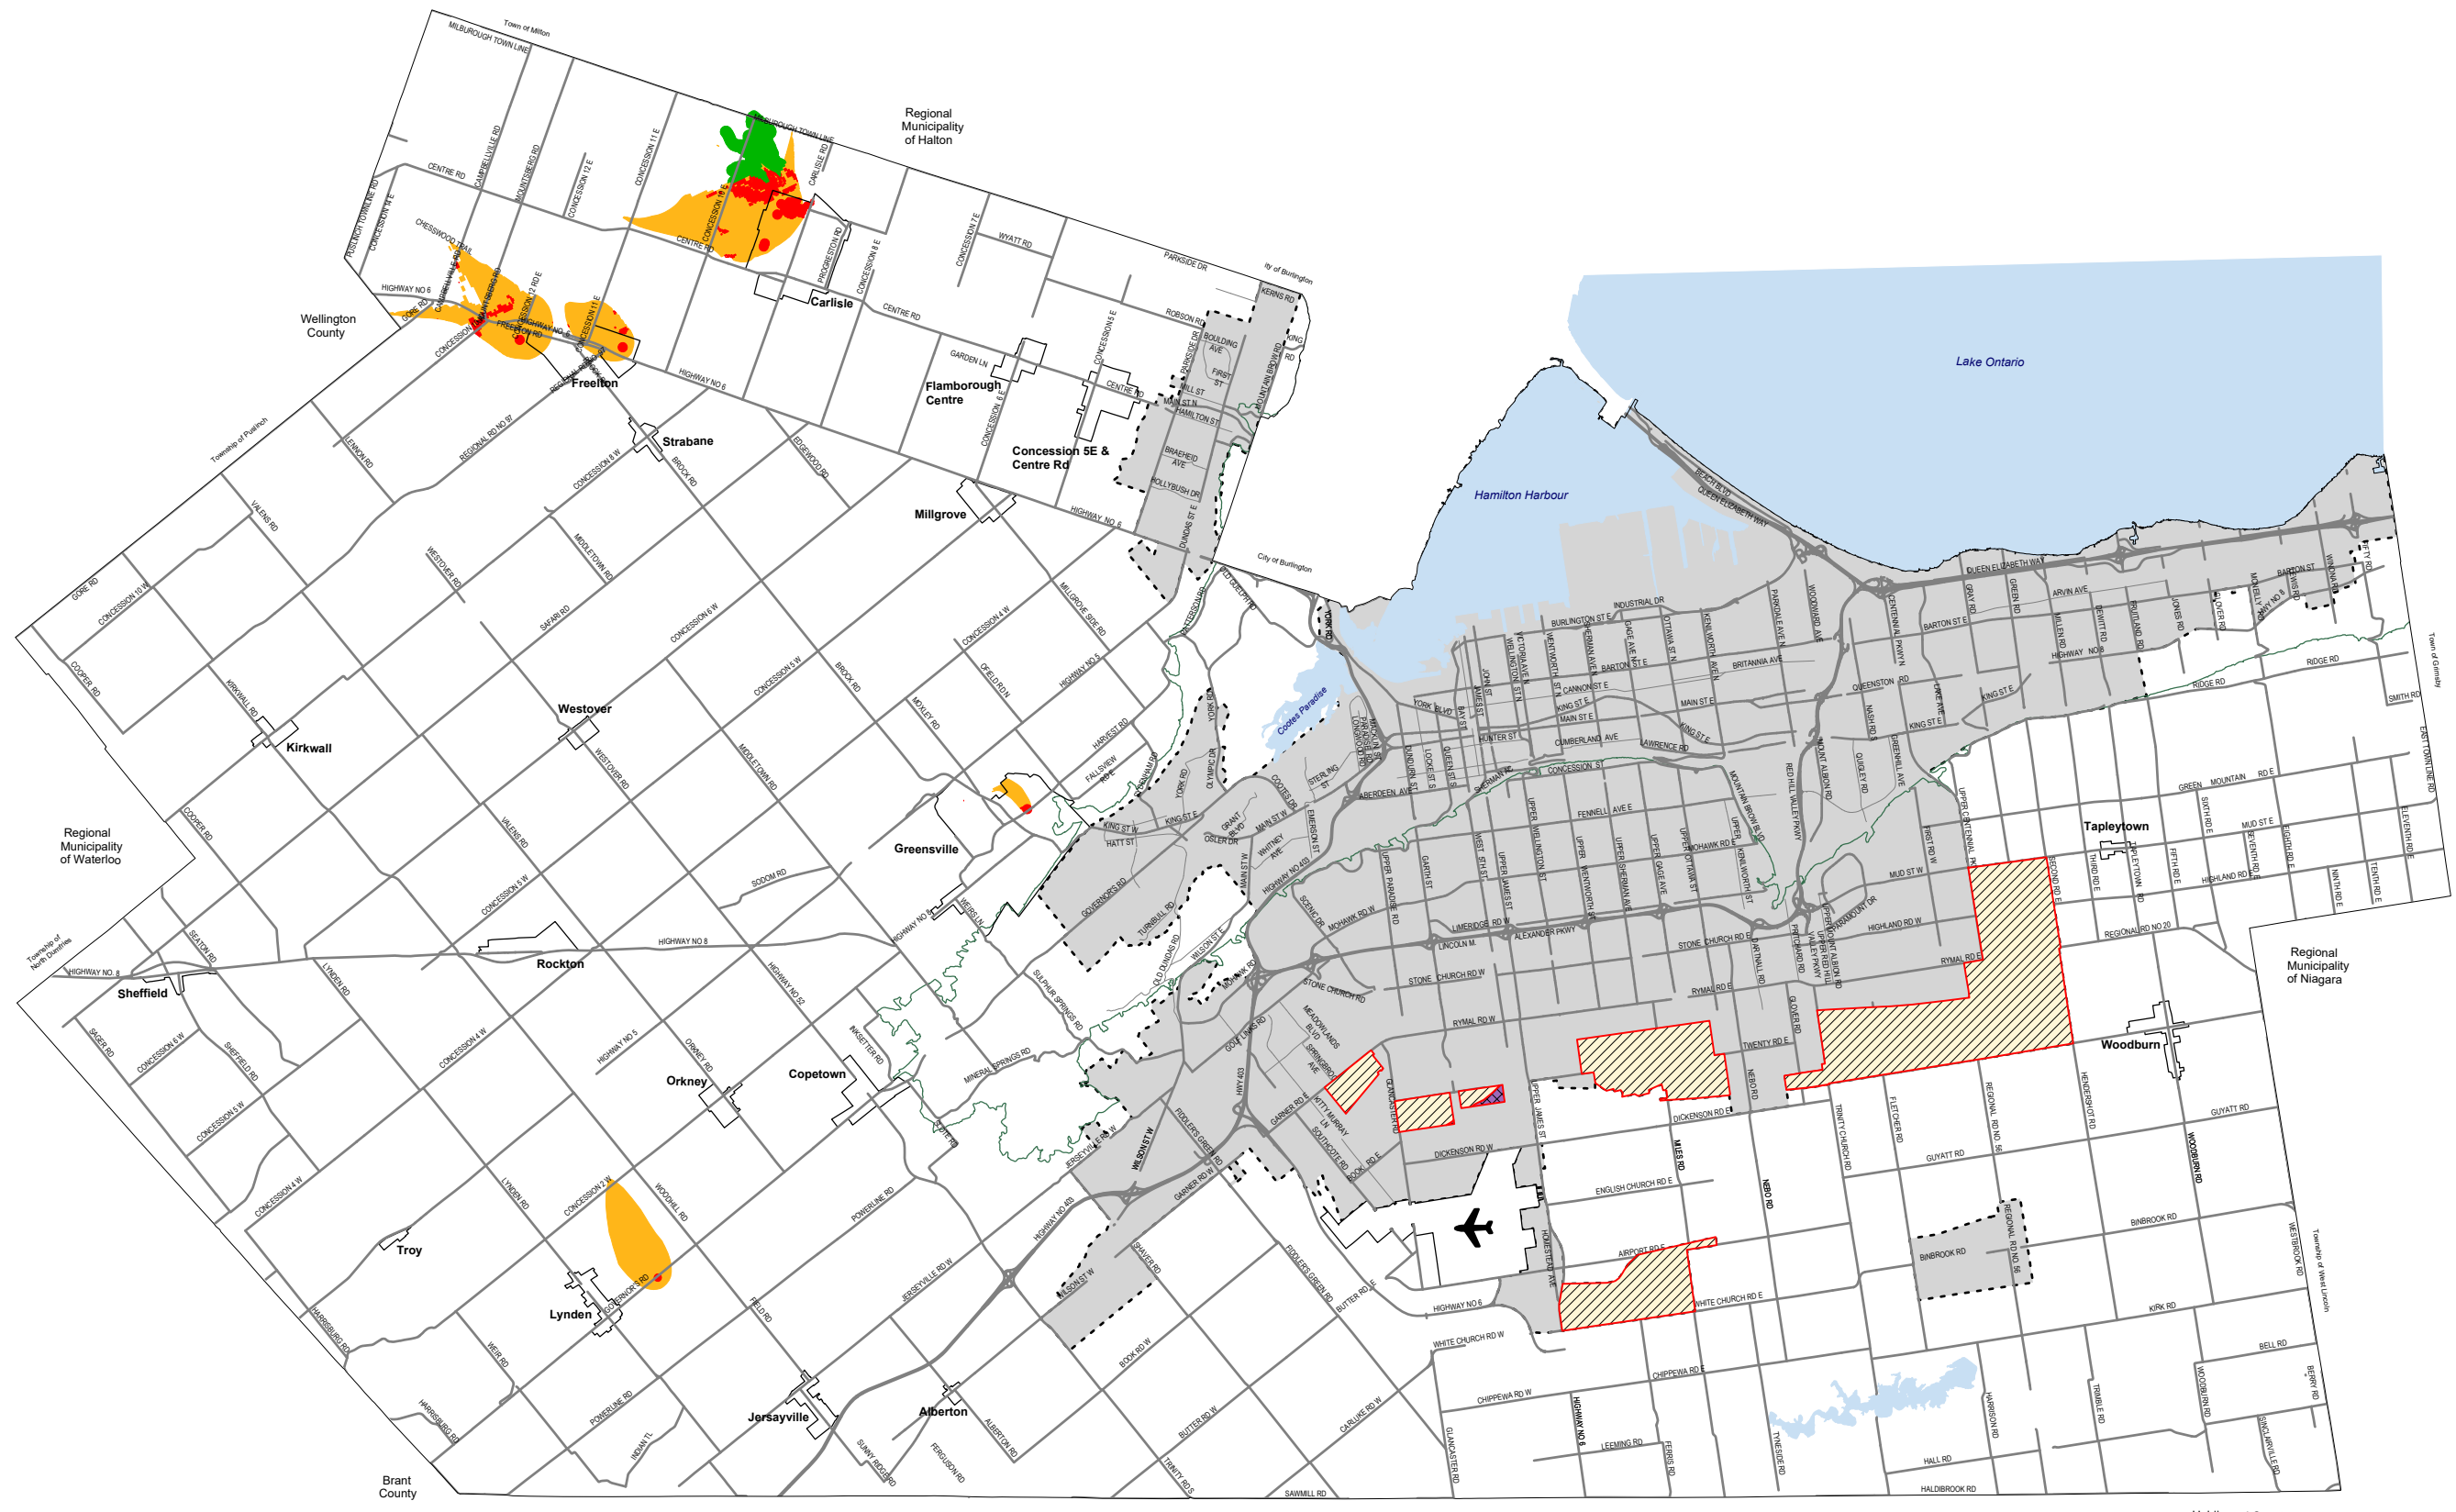

Note: For a detailed view of Source Protection Vulnerable Areas, refer to Volume 2, Rural Settlement Area Map 4a, Map 7a and Map 8c.

Legend

- Vulnerable Area 1
- Vulnerable Area 2
- Vulnerable Area 3
- Urban Expansion Area - Neighbourhoods
- Urban Expansion Area - Employment Area

Other Features

- Urban Area
- Lakes
- ✈ John C. Munro Hamilton International Airport
- Niagara Escarpment
- Urban Boundary
- Municipal Boundary

**Hamilton Official Plan
Volume 1: Schedule G
Source Protection Vulnerable Area**

Not To Scale

Date: Nov. 2022

PLANNING & ECONOMIC DEVELOPMENT DEPARTMENT

© Teranet Land Information Services Inc. and its licensors. [2014] May Not Be Reproduced without Permission.