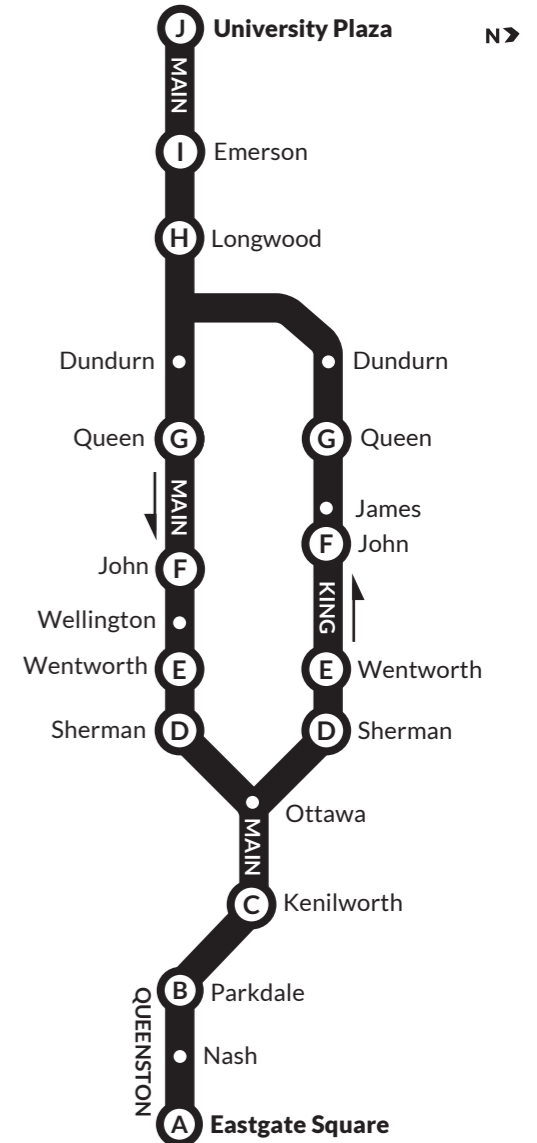

Bus Stop Numbers	
Westbound from Eastgate Square	
University Plaza Platform 2	1312
Osler At Main St. W.	2646
Main At Emerson	2649
Main At Longwood	1122
Main At Dundurn	2756
Main At Queen	1009
Main At MacNab	2920
Main At John	2702
Main At Wellington	2703
Main At Wentworth	2706
Main At Sherman	2708
Main Opposite Melrose	2709
Main At King	2711
Main At Ottawa	2712
Main At Kenilworth	2714
Queenston At Parkdale	2717
Queenston At Nash	2721
Eastgate Platform 2	2570
Eastgate Platform 7	2512

Eastbound from University Plaza	
Eastgate Platform 7	2512
Queenston At Nash	2727
Queenston At Parkdale	2730
Main At Kenilworth	2734
Main At Ottawa	2736
Main At Kensington	2738
King At Melrose	2740
King At Sherman	2741
King At Wentworth	2744
King At Wellington	2746
King At John	1093
King Opposite MacNab	1089
King At Queen	2754
King At Dundurn	1177
Main At Longwood	1193
Main Opp. Emerson	2601
Main St. W At Osler	1196
University Plaza Platform 2	1312

B Line Express

Effective September 3, 2023

10

THIS SCHEDULE IS SUBJECT TO CHANGE.
For up-to-date timetables visit: hamilton.ca/hsr. The HSR does not take responsibility for errors in this document, for damages or inconveniences caused by delayed schedules or failures to make connections.
During the period between Christmas Day and New Year's Day, the HSR usually operates on a modified schedule on selected days.

10 B LINE INTERLINING WITH 55 STONEY CREEK CENTRAL
For some trips, when the 10 B Line arrives at Eastgate Square, it may continue into Stoney Creek as a route 55 bus. The timetable indicates which trips do this. If you're continuing your trip into Stoney Creek, and it is the route you need, just stay on the bus. The same thing happens in reverse where some Stoney Creek buses will continue as a 10 B Line once it arrives at Eastgate Square. When these routes are not interlined, refer to the 55 Stoney Creek Central timetable.