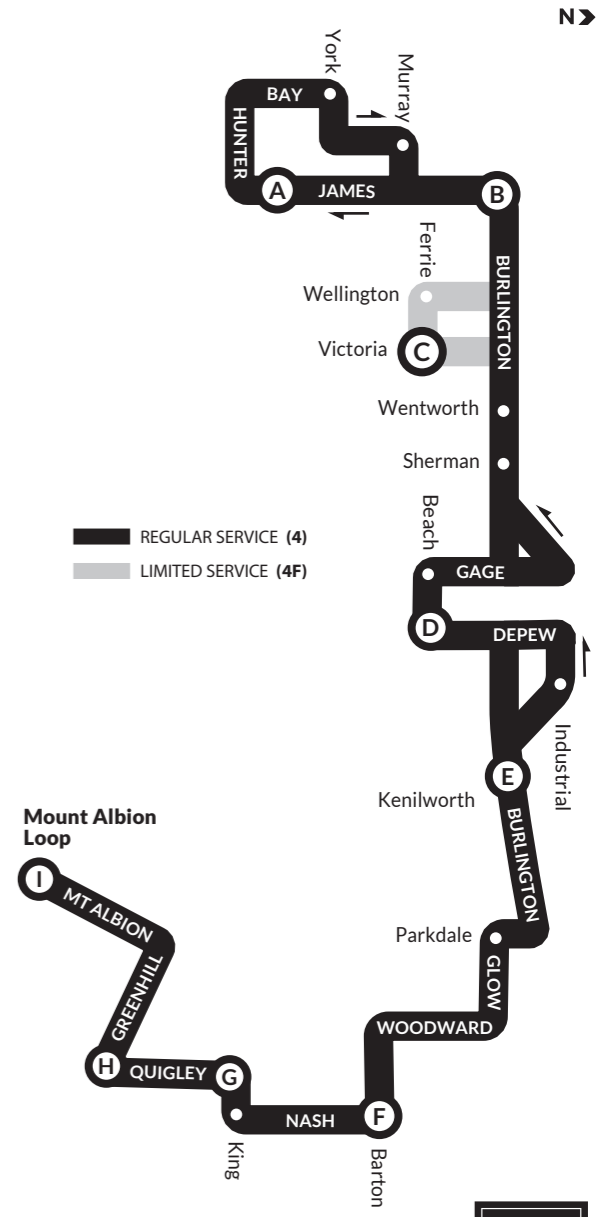

Bayfront

Effective September 3, 2023

4

hamilton.ca/hsr | 905.527.4441
@hsr @hamiltonstreetrailway @hsrnw