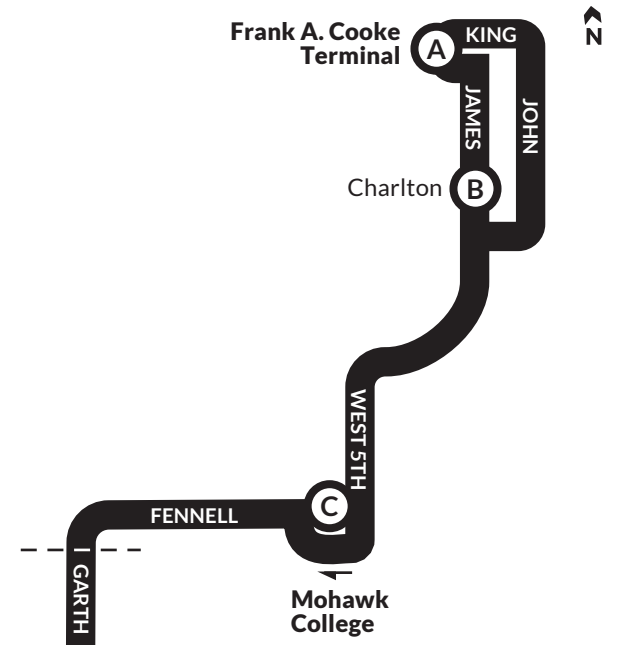

SUNDAY - Northbound

	H	G	F	E	D	C	A
5 am	5:55	5:58	6:01	6:03	6:10	6:16	6:23
6 am	6:25	6:28	6:31	6:33	6:40	6:46	6:53
	6:55	6:58	7:01	7:03	7:10	7:16	7:23
7 am	7:25	7:28	7:31	7:33	7:40	7:46	7:53
	7:55	7:58	8:01	8:03	8:10	8:16	8:23
8 am	8:25	8:28	8:31	8:33	8:40	8:46	8:53
	8:50	8:54	8:57	8:59	9:08	9:15	9:25
9 am to 7 pm	Leave Scenic Loop from 9:15am to 7:45pm						
8 pm	:15	:19	:22	:24	:33	:40	:50
	:45	:49	:52	:54	:03	:10	:20
9 pm	8:15	8:19	8:22	8:24	8:33	8:40	8:50
	8:45	8:48	8:51	8:53	8:59	9:05	9:12
10pm	9:15	9:18	9:21	9:23	9:29	9:35	9:42
	10:00	10:03	10:06	10:08	10:14	10:20	10:27
	10:45	10:48	10:51	10:53	10:59	11:05	11:12

Sanatorium

Effective December 31, 2023

33

During the period between **Christmas Day** and **New Year's Day**, the HSR usually operates on a modified schedule on selected days. **Thanksgiving Day** service will end at approximately 10:00pm. The last trip from Frank A. Cooke Terminal will be 10:00pm and from Scenic Loop will be 9:15pm.