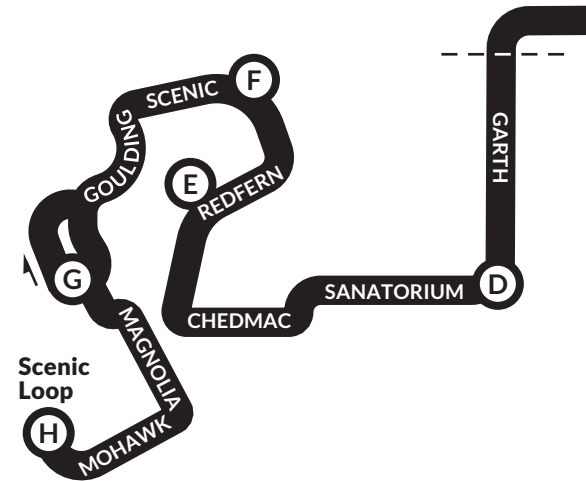

SUNDAY - Northbound

	H	G	F	E	D	C	A
5 am	5:55	5:58	6:01	6:03	6:10	6:16	6:23
6 am	6:25	6:28	6:31	6:33	6:40	6:46	6:53
	6:55	6:58	7:01	7:03	7:10	7:16	7:23
7 am	7:25	7:28	7:31	7:33	7:40	7:46	7:53
	7:55	7:58	8:01	8:03	8:10	8:16	8:23
8 am	8:25	8:28	8:31	8:33	8:40	8:46	8:53
	8:50	8:54	8:57	8:59	9:08	9:15	9:25
9 am to 7 pm	Leave Scenic Loop from 9:15am to 7:45pm						
8 pm	:15	:19	:22	:24	:33	:40	:50
	:45	:49	:52	:54	:03	:10	:20
9 pm	8:15	8:19	8:22	8:24	8:33	8:40	8:50
	8:45	8:48	8:51	8:53	8:59	9:05	9:12
10pm	9:15	9:18	9:21	9:23	9:29	9:35	9:42
	10:00	10:03	10:06	10:08	10:14	10:20	10:27
	10:45	10:48	10:51	10:53	10:59	11:05	11:12

Sanatorium

Effective December 31, 2023

33

During the period between **Christmas Day** and **New Year's Day**, the HSR usually operates on a modified schedule on selected days. **Thanksgiving Day** service will end at approximately 10:00pm. The last trip from Frank A. Cooke Terminal will be 10:00pm and from Scenic Loop will be 9:15pm.