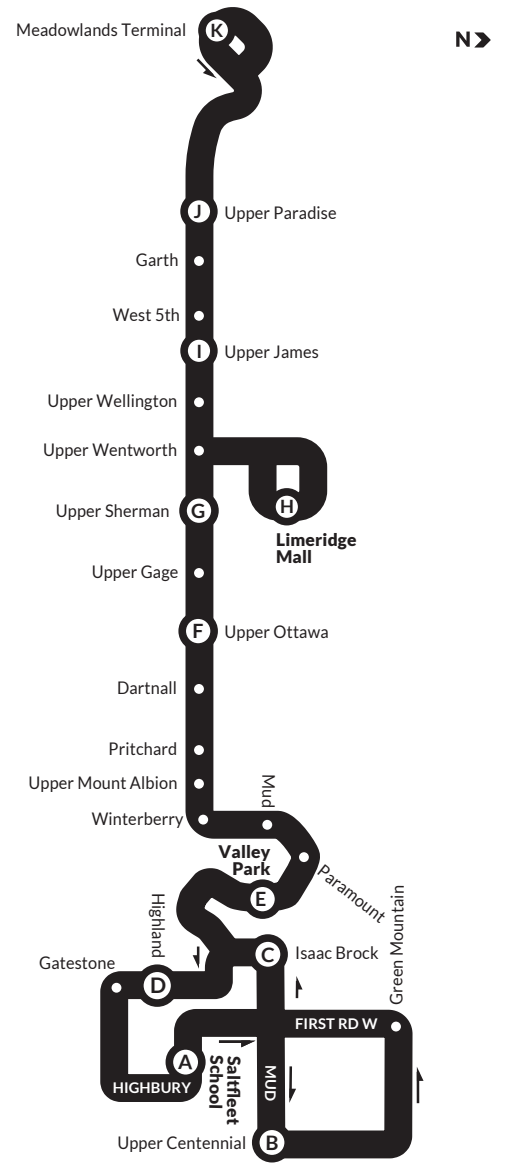

Trips marked with "*" are interlined with route 16-Ancaster.

Stone Church
Effective September 3, 2023

43

SATURDAY - Westbound										
TIMEPOINTS	A	B	C	E	F	G	H	I	J	K
	Highland at Saltfleet School	Mud & Upper Centennial	Isaac Brock & Mud	Valley Park Loop	Upper Ottawa & Stone Church	Stone Church & Upper Sherman	Leave Lime Ridge Mall	Upper James & Stone Church	Upper Paradise & Stone Church	Meadowlands Terminal
6am	6:08	6:13	6:20	6:25	6:38	6:43	6:51	6:59	7:05	7:12
7am	7:16	7:21	7:28	7:33	7:46	7:51	7:59	8:07	8:13	8:20
8am to 4pm	Leave from 8:15am to 4:45pm									
5pm to 6pm	Leave from 5:15pm to 6:45pm									
7pm	7:16	7:21	7:28	7:33	7:46	7:51	7:59	8:07	8:13	8:20
8pm	8:16	8:21	8:28	8:33	8:46	8:51	8:59	9:07	9:13	9:20
9pm	9:06	9:11	9:18	9:23	9:36	9:41	9:49	9:57	10:03	10:10
10pm	10:46	10:51	10:58	11:03	11:16	11:21	11:29	11:37	11:43	11:50
11pm	11:36	11:41	11:48	11:53	12:06	12:11	12:19	12:27	12:33	12:40
12am	12:19	12:24	12:31	12:36	12:49	12:54	1:02	1:10	1:16	1:23