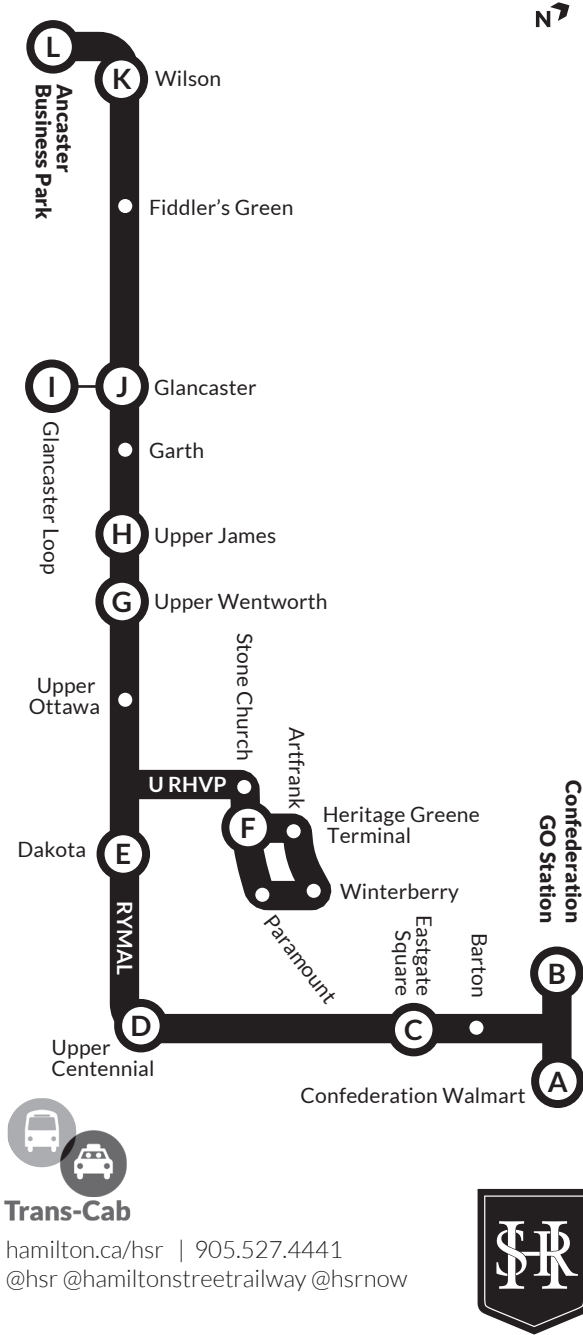

Rymal

Effective December 31, 2023

44

Trans-Cab
hamilton.ca/hsr | 905.527.4441
@hsr @hamiltonstretrailway @hsrnow

THIS SCHEDULE IS SUBJECT TO CHANGE.
For up-to-date timetables visit: hamilton.ca/hsr. The HSR does not take responsibility for errors in this document, for damages or inconveniences caused by delayed schedules or failures to make connections.
During the period between **Christmas Day and New Year's Day**, the HSR usually operates on a modified schedule on selected days. **Thanksgiving Day** service will end at approximately 10:00pm. The last trip from Confederation Walmart will be 9:41pm and from Ancaster Business Park will be 10:03pm.

SUNDAY - Westbound

TIMEPOINTS	A	B	C	D	E	F	G	H	I	J	K	L
	Confederation Walmart	Confederation GO Platform 4	Eastgate Square	Rymal & Upper Centennial	Rymal Opposite Dakota	Heritage Greene Terminal	Rymal & Upper Wentworth	Rymal & Upper James	Glancaster Loop	Garner & Glancaster	Garner & Wilson	Ancaster Business Park
5 am	5:55	5:57	6:08	6:20	6:25	6:32	6:43	6:47	---	6:53	7:04	7:13
6 am	6:25	6:27	6:38	6:50	6:55	7:02	7:13	7:17	7:23	---	---	---
7 am	7:05	7:07	7:18	7:30	7:35	7:42	7:53	7:57	---	8:03	8:14	8:23
8 am	8:05	8:07	8:18	8:30	8:35	8:42	8:53	8:57	---	9:03	9:14	9:23
9 am	9:05	9:07	9:18	9:30	9:35	9:42	9:53	9:57	---	10:03	10:14	10:23
10 am	10:05	10:07	10:18	10:31	10:36	10:43	10:57	11:01	---	11:07	11:18	11:27
11 am	11:05	11:07	11:18	11:31	11:36	11:43	11:57	12:01	---	12:07	12:18	12:27
12 pm	12:05	12:07	12:18	12:31	12:36	12:43	12:57	1:01	---	1:07	1:18	1:27
1 pm	1:05	1:07	1:18	1:31	1:36	1:43	1:57	2:01	---	2:07	2:18	2:27
2 pm	2:05	2:07	2:18	2:31	2:36	2:43	2:57	3:01	---	3:07	3:18	3:27
3 pm	3:05	3:07	3:18	3:31	3:36	3:43	3:57	4:01	---	4:07	4:18	4:27
4 pm	4:05	4:07	4:18	4:31	4:36	4:43	4:57	5:01	---	5:07	5:18	5:27
5 pm	5:05	5:07	5:18	5:31	5:36	5:43	5:57	6:01	---	6:07	6:18	6:27
6 pm	6:09	6:11	6:22	6:34	6:39	6:46	6:57	7:01	---	7:07	7:18	7:27
7 pm	7:12	7:14	7:25	7:37	7:42	7:49	8:00	8:04	---	8:10	8:21	8:30
8 pm	8:12	8:14	8:25	8:37	8:42	8:49	9:00	9:04	---	9:10	9:21	9:30
9 pm	9:12	9:14	9:25	9:37	9:42	9:49	10:00	10:04	---	10:10	10:21	10:30
10 pm	10:12	10:14	10:25	10:37	10:42	10:49	11:00	11:04	---	11:10	11:21	11:30
11 pm	11:02	11:04	11:15	11:27	11:32	11:39	11:50	11:54	---	12:00	12:11	12:20
12 am	12:02	12:04	12:15	12:27	12:32	12:39	12:50	12:54	---	---	---	---

SUNDAY - Eastbound