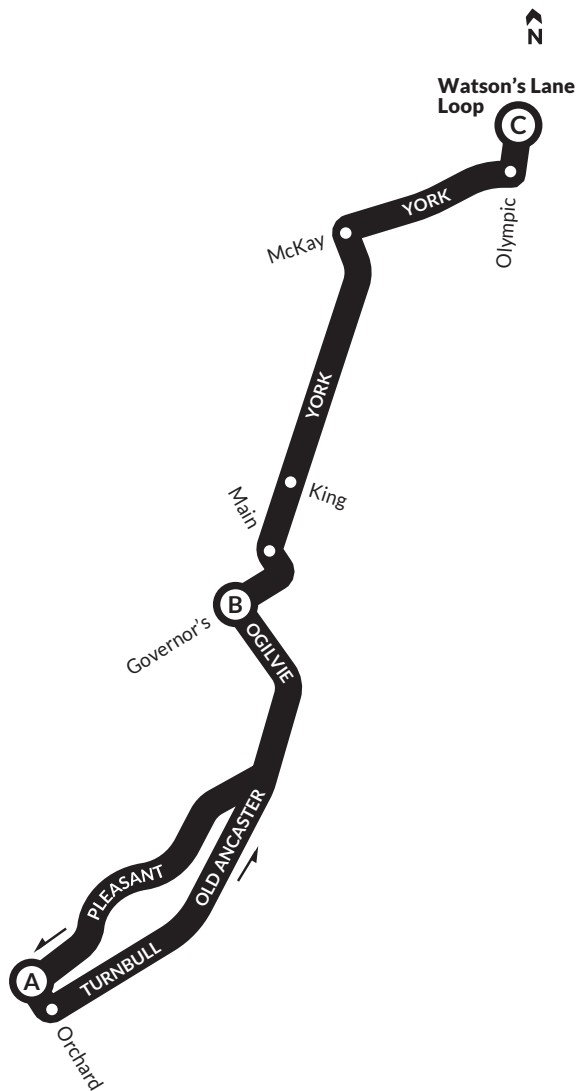

Dundas Local

Effective April 28, 2024

52

NO SATURDAY, SUNDAY OR HOLIDAY SERVICE

Website: hamilton.ca/hsr

Email: hsrserve@hamilton.ca

Social: X@HSR @HamiltonStreetRailway

WEEKDAY SCHEDULE			
Northbound			
TIMEPOINTS	A	B	C
	Orchard & Pleasant	Ogilvie & Governor's	Watson's Lane Loop
MORNING SERVICE			
6 am	6:43	6:49	6:56
7 am	7:13 7:43	7:19 7:49	7:26 7:56
8 am	8:13 8:43	8:19 8:49	8:26 8:56
AFTERNOON SERVICE			
3 pm	3:33	3:39	3:46
4 pm	4:01 4:31	4:07 4:37	4:14 4:44
5 pm	5:01 5:31	5:07 5:37	5:14 5:44
6 pm	6:01 6:31	6:07 6:37	6:14 6:44

WEEKDAY SCHEDULE			
Southbound			
TIMEPOINTS	C	B	A
	Watson's Lane Loop	Ogilvie & Governor's	Orchard & Pleasant
MORNING SERVICE			
6 am	6:56	7:04	7:10
7 am	7:26 7:56	7:34 8:04	7:40 8:10
8 am	8:26	8:34	8:40
9 am	9:09	9:16	----
AFTERNOON SERVICE			
3 pm	3:46	3:54	4:00
4 pm	4:16 4:46	4:24 4:54	4:30 5:00
5 pm	5:16 5:46	5:24 5:54	5:30 6:00
6 pm	6:16 6:47	6:24 6:54	6:30 ----

BUS STOP NUMBERS		
Northbound	Southbound	
Orchard	Watson's Lane Loop	1355
At Pleasant		1307
Turnbull	York	
Opposite Kings Gate	At Olympic	1347
Opposite Autumn Leaf	At Fieldgate	1347
At Terrace	At Watsons	1347
	At McKay	1356
	At Cameron	1356
Old Ancaster	Opposite Cairns	1350
Opposite Pleasant	At Willett	1350
At Dundana	At King	1350
Ogilvie	Governor's	
At Old Ancaster	At Main	1104
At Governors		1197
Governor's	Ogilvie	
At Main	At Governors	1105
	At Old Ancaster	1317
York	Old Ancaster	
At Cootes	At Pimlico	1318
At Hunter	At Pleasant	1318
At Donald		1348
At Cameron		1349
Opposite McKay	Pleasant	
Opposite Watsons	At Sunrise	1319
Opposite Fieldgate	Opposite Autumn Leaf	1319
At Olympic	At Edenbridge	1320
	At Green Meadow	1320
Watson's Lane Loop	Orchard	
	At Pleasant	1307