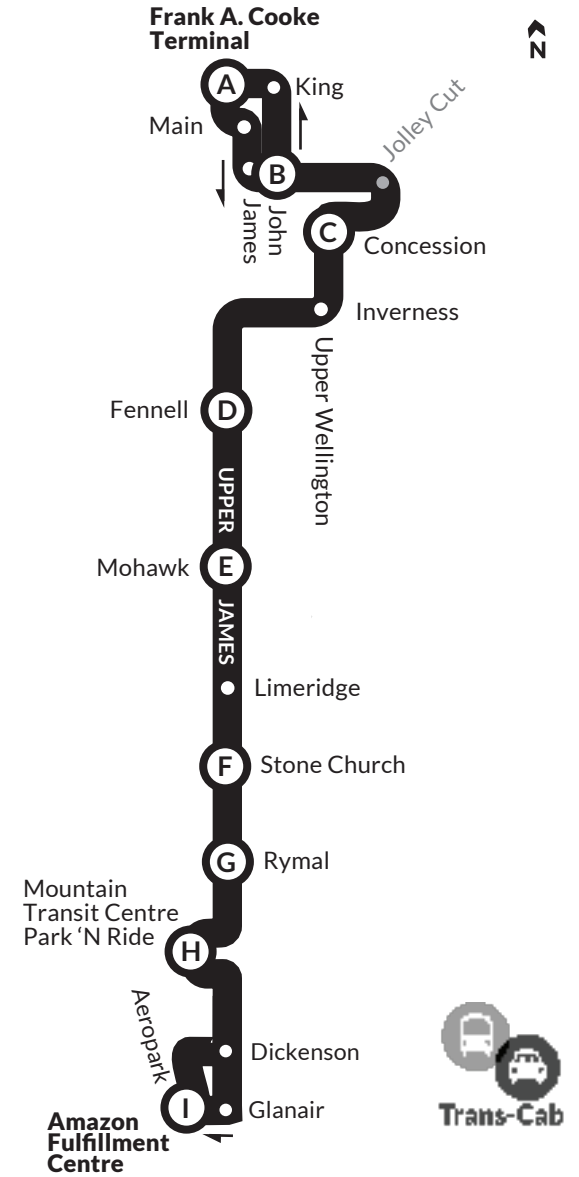

Upper James

Effective April 28, 2024

27

WEEKDAY - Southbound										
TIMEPOINTS	A	B	C	D	E	F	G	H	I	H
	Frank A. Cooke Term. Plat. #5	James & St. Joseph's	Up. Wellington & Concession	Upper James & Fennell	Upper James & Mohawk	Upper James & Stone Church	Upper James & Rymal	Mountain T.C. Platform #4	Aeropark & Glanair	Mountain T.C. Platform #2
4am	---	---	---	---	---	---	---	---	4:38	4:41
	---	---	---	---	---	---	---	---	4:44	4:47
	---	---	---	---	---	---	---	---	4:50	4:53
	---	---	---	---	---	---	---	---	5:23	5:26
	---	---	---	---	---	---	---	---	5:25	5:28
5am	4:55	5:01	5:04	5:08	5:12	5:16	5:19	5:23	5:26	5:29
	---	---	---	---	---	---	---	---	5:32	5:35
	---	---	---	---	---	---	---	---	5:34	5:37
6am	5:30	5:36	5:39	5:43	5:47	5:51	5:54	5:58	6:01	6:04
	5:50	5:56	5:59	6:03	6:07	6:11	6:14	6:18	6:21	6:24
	6:10	6:16	6:19	6:23	6:27	6:31	6:34	6:38	6:41	6:44
7am	6:30	6:36	6:39	6:43	6:47	6:51	6:54	6:58	7:01	7:04
	6:45	6:53	6:56	7:00	7:04	7:09	7:12	7:15	7:18	7:21
	7:00	7:08	7:11	7:15	7:19	7:24	7:27	7:30	7:33	7:36
8am	7:15	7:23	7:26	7:30	7:34	7:39	7:42	7:45	7:48	7:51
	7:30	7:38	7:41	7:45	7:49	7:54	7:57	8:00	8:03	8:06
	7:45	7:53	7:56	8:00	8:04	8:09	8:12	8:15	8:18	8:21
9am to 1pm	8:00	8:08	8:11	8:15	8:19	8:24	8:27	8:30	8:33	8:36
	8:15	8:23	8:26	8:30	8:34	8:39	8:42	8:45	8:48	8:51
	8:30	8:38	8:41	8:45	8:49	8:54	8:57	9:00	9:03	9:06
2pm	Leave 9:00am to 1:30pm									
	:00	:08	:11	:16	:20	:26	:30	:34	:37	:40
	:30	:38	:41	:46	:50	:56	:00	:04	:07	:10
3pm to 5pm	2:00	2:08	2:11	2:16	2:20	2:26	2:30	2:34	2:37	2:40
	2:30	2:40	2:43	2:49	2:54	3:00	3:04	3:08	3:11	3:14
	2:45	2:55	2:58	3:04	3:09	3:15	3:19	3:23	3:26	3:29
6pm	Leave 3:00pm to 5:45pm									
	:00	:10	:13	:19	:24	:30	:34	:38	:41	:44
	:15	:25	:28	:34	:39	:45	:49	:53	:56	:59
7pm	:30	:40	:43	:49	:54	:00	:04	:08	:11	:14
	:45	:55	:58	:04	:09	:15	:19	:23	:26	:29
	6:00	6:10	6:13	6:19	6:24	6:30	6:34	6:38	6:41	6:44
8pm	6:15	6:25	6:28	6:34	6:39	6:45	6:49	6:53	6:56	6:59
	6:45	6:55	6:58	7:04	7:09	7:15	7:19	7:23	7:26	7:29
	7:15	7:23	7:26	7:32	7:36	7:42	7:46	7:50	7:53	7:56
9pm	7:45	7:53	7:56	8:02	8:06	8:12	8:16	8:20	8:23	8:26
	8:15	8:23	8:26	8:32	8:36	8:42	8:46	8:50	8:53	8:56
	8:45	8:53	8:56	9:02	9:06	9:12	9:16	9:20	9:23	9:26
10pm	9:15	9:23	9:26	9:32	9:36	9:42	9:46	9:50	9:53	9:56
	9:45	9:53	9:56	10:02	10:06	10:12	10:16	10:20	10:23	10:26
	10:15	10:23	10:26	10:32	10:36	10:42	10:46	10:50	10:53	10:56
11pm	10:45	10:53	10:56	11:02	11:06	11:12	11:16	11:20	11:23	11:26
	11:15	11:21	11:24	11:28	11:31	11:35	11:38	11:41	11:44	11:47
	11:45	11:51	11:54	11:58	12:01	12:05	12:08	12:11	12:14	12:17
12am	12:15	12:21	12:24	12:28	12:31	12:35	12:38	12:41	12:44	12:47
	12:45	12:51	12:54	12:58	1:01	1:05	1:08	1:11	1:14	1:17
	1:20	1:26	1:29	1:33	1:36	1:40	1:43	1:46	1:49	1:52