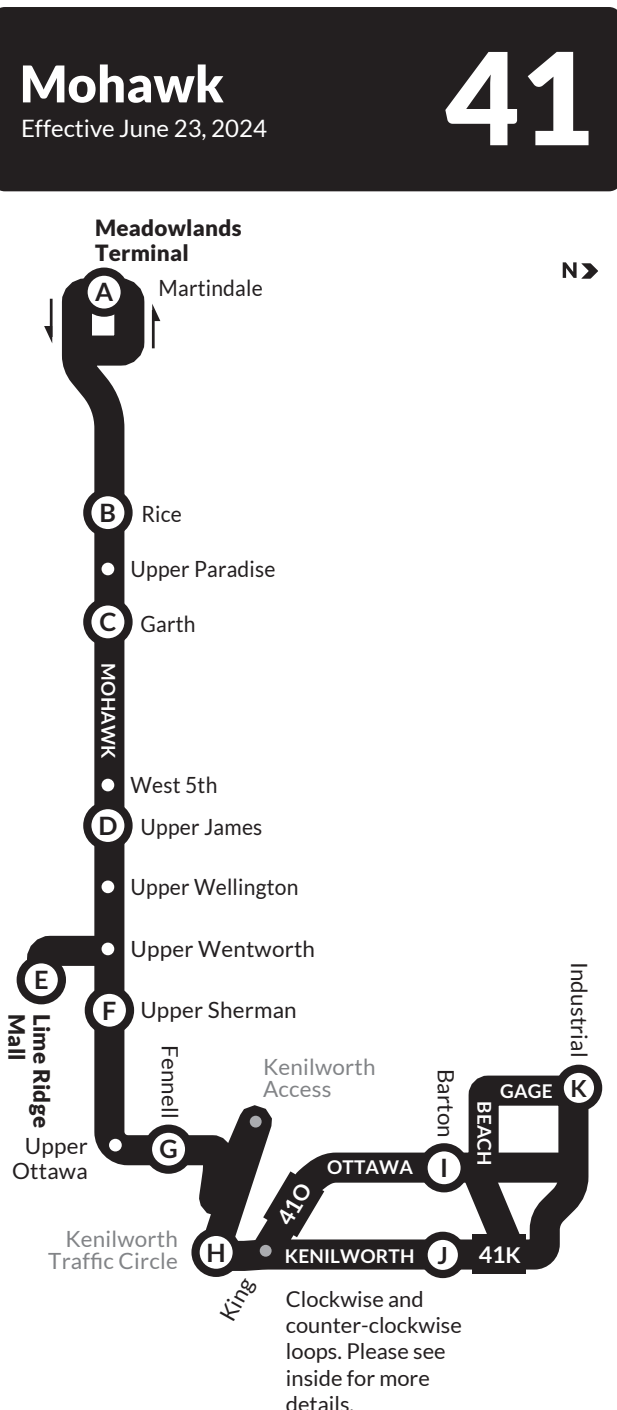

SATURDAY - Westbound										
TIMEPOINTS	K	J	I	H	G	E	D	B	A	
	Industrial & Depew	Kenilworth & Barton	Ottawa & Barton	Kenilworth Traffic Circle	Upper Ottawa & Fennell	Lime Ridge Mall	Mohawk & Upper James	Mohawk & Rice	Meadowlands Terminal	
4 am	---	---	---	---	---	---	4:44	4:51	4:57	
	---	---	---	---	---	---	5:20	5:27	5:33	
5 am	---	---	---	---	---	---	5:49	5:56	6:02	
	---	---	---	---	---	---	6:18	6:25	6:31	
	5:59	---	6:04	6:12	6:19	6:30	6:36	6:43	6:49	
6 am	6:39	6:46	---	6:54	7:01	7:12	7:18	7:25	7:31	
	7:11	---	7:16	7:24	7:31	7:42	7:48	7:55	8:01	
7 am	7:39	7:46	---	7:54	8:01	8:12	8:18	8:25	8:31	
	---	---	---	---	---	---	8:31	8:38	8:44	
	8:11	---	8:16	8:24	8:31	8:42	8:48	8:55	9:01	
8 am	---	---	---	---	---	---	9:20	9:27	9:34	
	8:37	8:45	---	8:54	9:01	9:14	9:23	9:30	9:37	
	9:04	---	9:10	9:19	9:26	9:39	9:48	9:55	10:02	
9 am	9:22	9:30	---	9:39	9:46	9:59	10:08	10:15	10:22	
	9:44	---	9:50	9:59	10:06	10:19	10:28	10:35	10:42	
	10:02	10:10	---	10:19	10:26	10:39	10:48	10:55	11:02	
10 am	10:24	---	10:30	10:39	10:46	10:59	11:08	11:15	11:22	
	10:42	10:50	---	10:59	11:06	11:19	11:28	11:35	11:42	
	11:04	---	11:10	11:19	11:26	11:39	11:48	11:55	12:02	
11 am	11:22	11:30	---	11:39	11:46	11:59	12:08	12:15	12:22	
	11:44	---	11:50	11:59	12:06	12:19	12:28	12:35	12:42	
	12:02	12:10	---	12:19	12:26	12:39	12:48	12:55	1:02	
12 pm	12:23	---	12:29	12:38	12:45	12:59	1:08	1:15	1:23	
	12:41	12:49	---	12:58	1:05	1:19	1:28	1:35	1:43	
1 pm	1:03	---	1:09	1:18	1:25	1:39	1:48	1:55	2:03	
	1:21	1:29	---	1:38	1:45	1:59	2:08	2:15	2:23	
	1:43	---	1:49	1:58	2:05	2:19	2:28	2:35	2:43	
2 pm	2:01	2:09	---	2:18	2:25	2:39	2:48	2:55	3:03	
	2:23	---	2:29	2:38	2:45	2:59	3:08	3:15	3:23	
	2:41	2:49	---	2:58	3:05	3:19	3:28	3:35	3:43	
3 pm	3:03	---	3:09	3:18	3:25	3:39	3:48	3:55	4:03	
	3:21	3:29	---	3:38	3:45	3:59	4:08	4:15	4:23	
	3:43	---	3:49	3:58	4:05	4:19	4:28	4:35	4:43	
4 pm	4:01	4:09	---	4:18	4:25	4:39	4:48	4:55	5:03	
	4:23	---	4:29	4:38	4:45	4:59	5:08	5:15	5:23	
	4:41	4:49	---	4:58	5:05	5:19	5:28	5:35	5:43	
5 pm	5:03	---	5:09	5:18	5:25	5:39	5:48	5:55	6:03	
	5:21	5:29	---	5:38	5:45	5:59	6:08	6:15	6:23	
	5:43	---	5:49	5:58	6:05	6:19	6:28	6:35	6:43	
6 pm	6:01	6:09	---	6:18	6:25	6:39	6:48	6:55	7:03	
	6:27	---	6:32	6:41	6:46	6:57	7:03	7:10	7:16	
	6:45	6:52	---	7:01	7:06	7:17	7:23	7:30	7:36	
	7:07	---	7:12	7:21	7:26	7:37	7:43	7:50	7:56	
7 pm	7:25	7:32	---	7:41	7:46	7:57	8:03	8:10	8:16	
	7:47	---	7:52	8:01	8:06	8:17	8:23	8:30	8:36	
	8:05	8:12	---	8:21	8:26	8:37	8:43	8:50	8:56	
8 pm	8:27	---	8:32	8:41	8:46	8:57	9:03	9:10	9:16	
	8:45	8:52	---	9:01	9:06	9:17	9:23	9:30	9:36	
	9:07	---	9:12	9:21	9:26	9:37	9:43	9:50	9:56	
9 pm	9:26	9:33	---	9:42	9:47	9:57	10:03	10:10	10:15	
	9:48	---	9:53	10:02	10:07	10:17	10:23	10:30	10:35	
	10:06	10:13	---	10:22	10:27	10:37	10:43	10:50	10:55	
10 pm	10:28	---	10:33	10:42	10:47	10:57	11:03	11:10	11:15	
	10:46	10:53	---	11:02	11:07	11:17	11:23	11:30	11:35	
	11:08	---	11:13	11:22	11:27	11:37	11:43	11:50	11:55	
11 pm	11:26	11:33	---	11:42	11:47	11:57	12:03	12:10	12:15	
	11:48	---	11:53	12:02	12:07	12:17	12:23	12:30	12:35	
	12:06	12:13	---	12:22	12:27	12:37	12:43	12:50	12:55	
12 am	12:28	---	12:33	12:42	12:47	12:57	1:03	1:10	1:15	
	12:56	1:03	---	1:12	1:17	1:27	1:33	1:40	1:45	

Website: hamilton.ca/hsr
Email: hsrserve@hamilton.ca
Social: [X@HSR](#) [@HamiltonStreetRailway](#)

SUNDAY - Eastbound										
TIMEPOINTS	A	B	D	E	G	H	I	J	K	
	Meadowlands Terminal	Mohawk & Rice	Mohawk & Upper James	Lime Ridge Mall	Upper Ottawa & Fennell	Kenilworth Traffic Circle	Ottawa & Barton	Kenilworth & Barton	Industrial & Depew	
5 am	5:18	5:23	5:30	5:38	5:48	5:54	6:00	---	6:06	
	5:58	6:03	6:10	6:18	6:28	6:34	---	6:40	6:46	
6 am	6:38	6:43	6:50	6:58	7:08	7:14	7:20	---	7:26	
	7:18	7:23	7:30	7:38	7:48	7:54	---	8:00	8:06	
7 am	7:58	8:03	8:10	8:18	8:28	8:34	8:40	---	8:46	
	8:38	8:43	8: