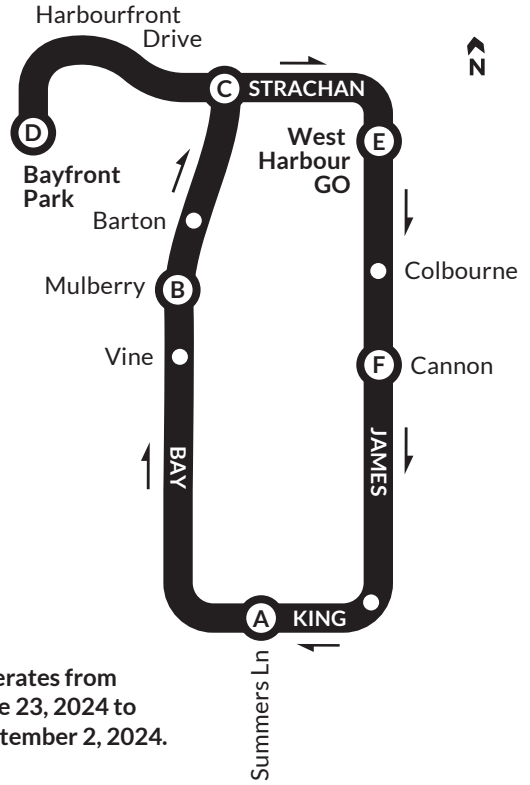

Rate your ride!

Tell us how we did today and be entered into the monthly $50 PRESTO card giveaway!

Take the survey today at:
hamilton.ca/HSRsurvey