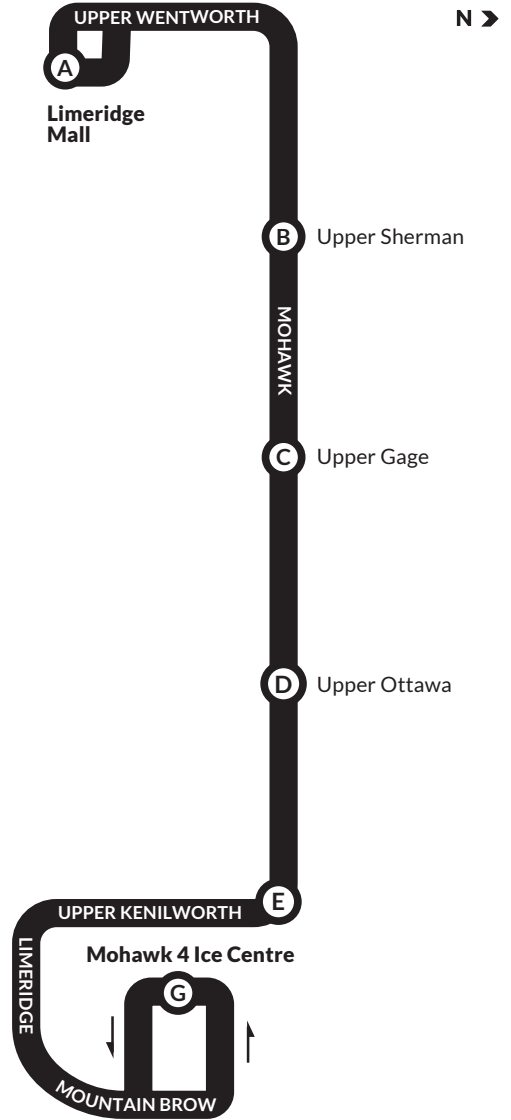

SATURDAY - Eastbound

TIMEPOINTS	G	F	E	D	C	B	A
	Mohawk 4 Ice Centre	Limeridge & Mountain Brow	Upper Kenilworth & Mohawk	Mohawk & Upper Ottawa	Mohawk & Upper Gage	Mohawk & Upper Sherman	Lime Ridge Mall Platform 5
6 am	6:45	6:47	6:50	6:52	6:55	6:57	7:03
7 am	7:30	7:32	7:35	7:37	7:40	7:42	7:48
8 am	8:15	8:17	8:20	8:22	8:25	8:27	8:33
9 am	9:00	9:02	9:05	9:07	9:10	9:12	9:18
	9:45	9:47	9:50	9:52	9:55	9:57	10:03
10 am	10:30	10:32	10:35	10:37	10:40	10:42	10:48
11 am	11:15	11:17	11:20	11:22	11:25	11:27	11:33
12 pm	12:00	12:02	12:05	12:07	12:10	12:12	12:18
	12:45	12:47	12:50	12:52	12:55	12:57	1:03
1 pm	1:30	1:32	1:35	1:37	1:40	1:42	1:48
2 pm	2:15	2:17	2:20	2:22	2:25	2:27	2:33
	3:00	3:02	3:05	3:07	3:10	3:12	3:18
3 pm	3:45	3:47	3:50	3:52	3:55	3:57	4:03
	4:30	4:32	4:35	4:37	4:40	4:42	4:48

THIS SCHEDULE IS SUBJECT TO CHANGE.

For up-to-date timetables and holiday service hours, visit hamilton.ca/HSR. The HSR does not take responsibility for errors in this document, for damages or inconveniences caused by delayed schedules or failures to make connections.

Mohawk East

Effective September 1, 2024

42

Website: hamilton.ca/hsr
Email: hsrserve@hamilton.ca
Social: [X@HSR](#) [@f@HamiltonStreetRailway](#)