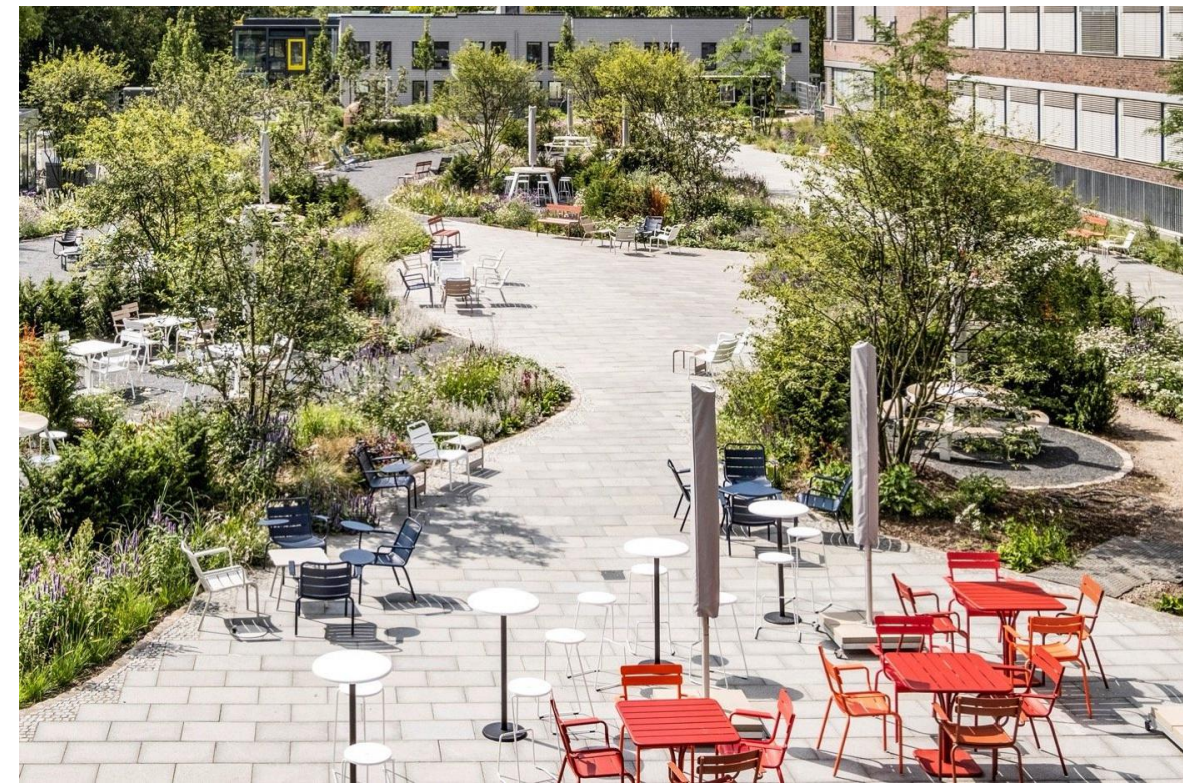

PRIVATE & PUBLIC USE SHARED SPACES