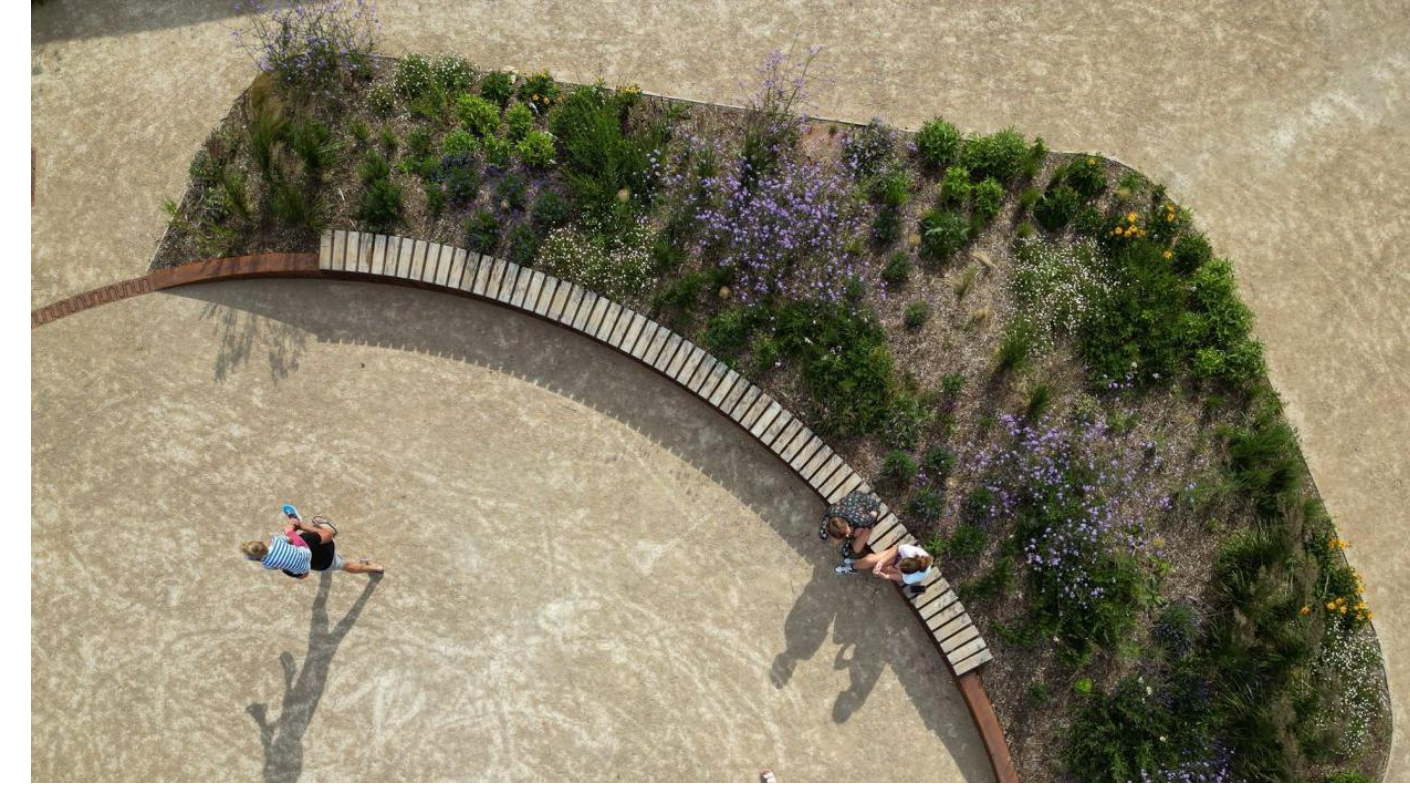

LANDSCAPE CONCEPT

DESIGN THEMES

STREETSCAPE INTERFACE & PLANTING MODULES