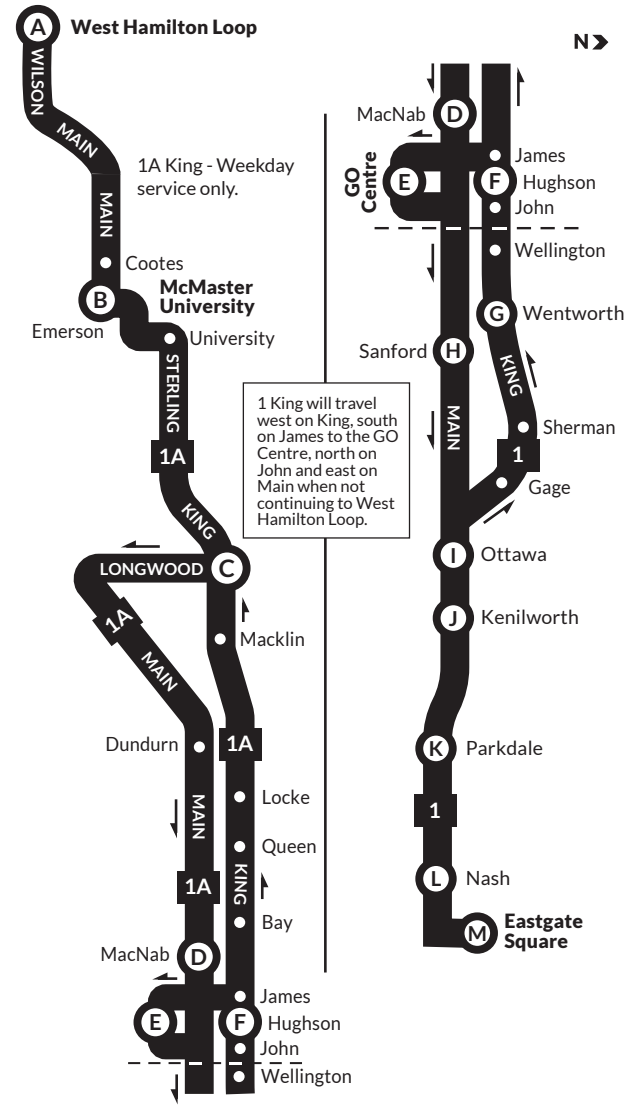

SATURDAY - Westbound								
TIMEPOINTS	M	L	K	J	I	G	F	E
	Eastgate Square	Queenston & Nash	Queenston & Parkdale	Main & Kenilworth	Main & Ottawa	King & Wentworth	King & Hughson	HAMILTON GO Terminal Platform 18 (1)
5AM to 6AM	Leave Eastgate from 5:05AM to 6:40AM							
	:05	:08	:12	:16	:18	:26	:33	:37
	:25	:28	:32	:36	:38	:46	:53	:57
7AM	7:05	7:08	7:12	7:16	7:18	7:26	7:33	7:37
	7:25	7:28	7:32	7:36	7:38	7:46	7:53	7:57
	7:44	7:47	7:51	7:55	7:57	8:05	8:12	8:16
8AM to 6PM	Leave Eastgate from 8:14AM to 6:59PM							
	:14	:18	:23	:28	:31	:41	:49	:53
	:29	:33	:38	:43	:46	:56	:04	:08
7PM to 8PM	Leave Eastgate from 7:19PM to 8:57PM							
	:19	:22	:26	:31	:34	:43	:51	:55
	:39	:42	:46	:51	:54	:03	:11	:15
9PM	9:19	9:22	9:26	9:31	9:34	9:43	9:51	9:55
	9:39	9:41	9:45	9:49	9:51	9:59	10:06	10:10
	9:59	10:02	10:06	10:11	10:14	10:23	10:31	10:35
10PM to 12PM	Leave Eastgate from 10:19PM to 11:59AM							
	:19	:21	:25	:29	:31	:39	:46	:50
	:39	:41	:45	:49	:51	:59	:06	:10
12AM	12:19	12:21	12:25	12:29	12:31	12:39	12:46	12:50
	12:39	12:41	12:45	12:49	12:51	12:59	1:06	1:10
	1:15	1:17	1:21	1:25	1:27	1:35	1:42	1:46
1AM	1:55	1:57	2:01	2:05	2:07	2:15	2:22	2:26

King

Effective April 26, 2026

Website: hamilton.ca/hsr
Email: hsrserve@hamilton.ca
Social: [X@HSR](#) [@HamiltonStreetRailway](#)

Last update: 3/26/2026

SUNDAY - Eastbound							
TIMEPOINTS	E	H	I	J	K	L	M
	HAMILTON GO Terminal Platform 18 (1)	Main & Sanford	Main & Ottawa	Main & Kenilworth	Queenston & Parkdale	Queenston & Nash	Eastgate Square
5AM to 6AM	Leave Hamilton GO Terminal Platform 18 from 5:00AM to 6:30AM						
	:00	:10	:16	:19	:23	:27	:29
	:30	:40	:46	:49	:53	:57	:59
7AM	7:00	7:10	7:16	7:19	7:23	7:27	7:29
	7:20	7:30	7:36	7:39	7:43	7:47	7:49
	7:40	7:50	7:56	7:59	8:03	8:07	8:09
8AM to 9AM	Leave Hamilton GO Terminal Platform 18 from 8:00AM to 9:40 AM						
	:00	:10	:16	:19	:23	:27	:29
	:20	:30	:36	:39	:43	:47	:49
10AM	10:00	10:11	10:18	10:21	10:26	10:32	10:35
	10:20	10:31	10:38	10:41	10:46	10:52	10:55
	10:40	10:51	10:58	11:01	11:06	11:12	11:15
11AM to 5PM	Leave Hamilton GO Terminal Platform 18 from 11:00AM to 5:45PM						
	:00	:11	:18	:21	:26	:32	:35
	:15	:26	:33	:36	:41	:47	:50
6PM	6:00	6:11	6:18	6:21	6:26	6:32	6:35
	6:20	6:31	6:38	6:41	6:46	6:52	6:55
	6:40	6:51	6:58	7:01	7:06	7:12	7:15
7PM to 9PM	Leave Hamilton GO Terminal Platform 18 from 7:00PM to 9:40PM						
	:00	:11	:18	:21	:26	:32	:35
	:20	:31	:38	:41	:46	:52	:55
10PM to 11PM	Leave Hamilton GO Terminal Platform 18 from 10:00PM to 11:40PM						
	:00	:09	:15	:18	:22	:25	:27
	:20	:29	:35	:38	:42	:45	:47
12AM	12:00	12:09	12:15	12:18	12:22	12:25	12:27

SUNDAY - Westbound								
TIMEPOINTS	M	L	K	J	I	G	F	E
	Eastgate Square	Queenston & Nash	Queenston & Parkdale	Main & Kenilworth	Main & Ottawa	King & Wentworth	King & Hughson	HAMILTON GO Terminal Platform 18
5AM to 6AM	Leave Eastgate from 5:16AM to 6:46AM							
	:16	:19	:22	:26	:28	:37	:43	:47
	:46	:49	:52	:56	:58	:07	:13	:17
7AM to 9AM	Leave Eastgate from 7:07AM to 9:47AM							
	:07	:10	:13	:17	:19	:28	:34	:38
	:27	:30	:33	:37	:39	:48	:54	:58
10AM	10:03	10:06	10:12	10:17	10:19	10:29	10:37	10:41
	10:23	10:26	10:32	10:37	10:39	10:49	10:57	11:01
	10:43	10:46	10:52	10:57	10:59	11:09	11:17	11:21
11AM to 5PM	Leave Eastgate from 11:01 AM to 5:46 PM							
	:01	:04	:10	:15	:17	:27	:35	:39
	:16	:19	:25	:30	:32	:42	:50	:54
6PM	6:01	6:04	6:10	6:15	6:17	6:27	6:35	6:39
	6:16	6:19	6:25	6:30	6:32	6:42	6:50	6:54
	6:36	6:39	6:45	6:50	6:52	7:02	7:10	7:14
7PM to 8PM	Leave Eastgate from 7:19 PM to 8:58PM							
	:18	:21	:26	:30	:32	:42	:48	:52
	:38	:41	:46	:50	:52	:02	:08	:12
9PM	9:18	9:21	9:26	9:30	9:32	9:42	9:48	9:52
	9:38	9:41	9:46	9:50	9:52	10:02	10:08	10:12
	9:59	10:02	10:06	10:10	10:12	10:22	10:28	10:32
10PM to 11PM	Leave from Eastgate 10:14PM to 11:59PM							
	:19	:22	:26	:30	:32	:42	:48	:52
	:39	:42	:46	:50	:52	:02	:08	:12
12AM	12:38	12:41	12:45	12:49	12:51	1:01	1:07	1:11

Bus Stop Numbers