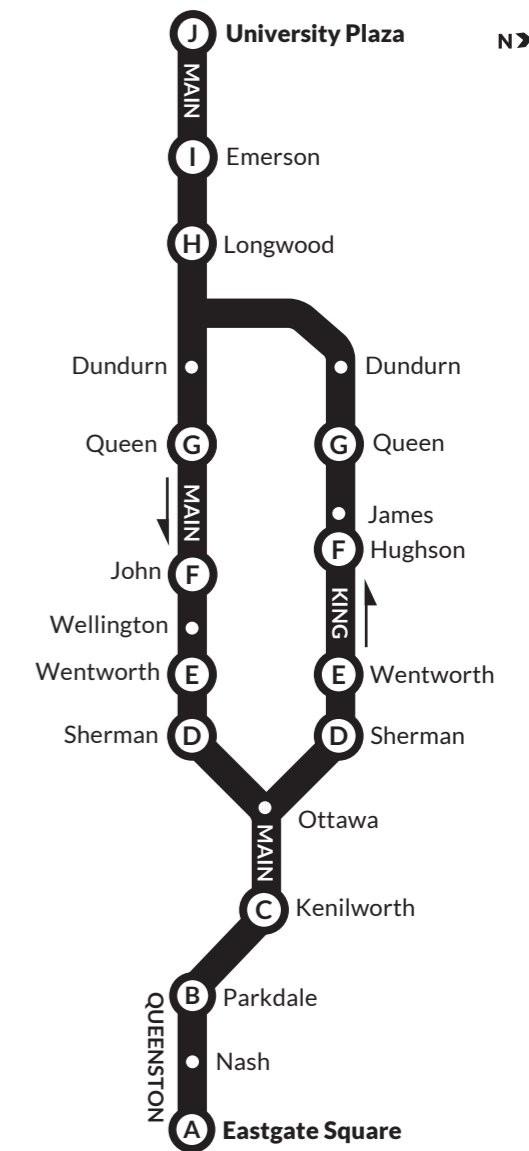

Bus Stop Numbers Eastbound from University Plaza

University Plaza	1312
Osler At Main St. W.	2646
Main At Emerson	2649
Main At Longwood	1122
Main At Dundurn	2756
Main At Queen	1009
Main At MacNab	2920
Main At John	2702
Main At Wellington	2703
Main At Wentworth	2706
Main At Sherman	2708
Main Opposite Melrose	2709
Main At King	2711
Main At Ottawa	2712
Main At Kenilworth	2714
Queenston At Parkdale	2717
Queenston At Nash	2721
Eastgate Platform 2	2570
Eastgate Platform 7	2512

Westbound from Eastgate Square

Eastgate Platform 7	2512
Queenston At Nash	2727
Queenston At Parkdale	2730
Main At Kenilworth	2734
Main At Ottawa	2736
Main At Kensington	2738
King At Melrose	2740
King At Sherman	2741
King At Wentworth	2744
King At Wellington	2746
King At John	1093
King Opposite MacNab	1089
King At Queen	2754
King At Dundurn	1177
Main At Longwood	1193
Main Opp. Emerson	2601
Main St. W At Osler	1196
University Plaza	1312

B-Line

Effective April 26, 2026

10

THIS SCHEDULE IS SUBJECT TO CHANGE.
For up-to-date timetables and holiday service hours, visit hamilton.ca/HSR. The HSR does not take responsibility for errors in this document, for damages or inconveniences caused by delayed schedules or failure to make connections.

This document is available in alternate formats upon request. Please contact HSR Customer Service at hsrserve@hamilton.ca for assistance.

10 B LINE INTERLINING WITH 55 STONEY CREEK CENTRAL
For some trips, when the 10 B Line arrives at Eastgate Square, it may continue into Stoney Creek as a route 55 bus. The timetable indicates which trips do this. If you're continuing your trip into Stoney Creek, and it is the route you need, just stay on the bus. The same thing happens in reverse where some Stoney Creek buses will continue as a 10 B Line once it arrives at Eastgate Square. When these routes are not interlined, refer to the 55 Stoney Creek Central timetable.

Website: hamilton.ca/hsr
Email: hsrserve@hamilton.ca
Social: [X@HSR](#) [@HSR](#) [@HamiltonStreetRailway](#)
Last update: 3/16/2026