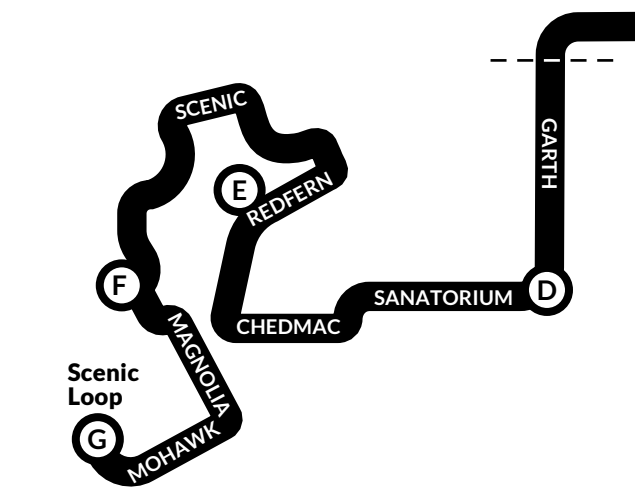

Sanatorium

Effective April 26, 2026

33

SUNDAY - Southbound							
TIMEPOINTS	A	B	C	D	E	G	H
	Frank A. Cooke Terminal Platform 7	JAMES & Charlton	Mohawk College Transit Terminal Platform 2	Garth & Sanatorium	Chedmac & Redfern	San Antonio & San Remo	Scenic & Lavender Loop
6 AM to 8 AM	Leave from 6:00 AM to 8:30 AM						
	:00	:04	:09	:15	:20	:26	:29
8 AM to 9 AM	:30	:34	:39	:45	:50	:56	:59
9 AM to 7 PM	Leave from Frank A. Cooke Terminal from 9:00AM to 7:30PM						
	:00	:05	:10	:17	:22	:29	:33
	:30	:35	:40	:47	:52	:59	:03
8 PM to 9 PM	Leave from 8:00 PM to 9:30 PM						
	:00	:04	:09	:15	:20	:26	:29
	:30	:34	:39	:45	:50	:56	:59
10 PM to 11 PM	10:00	10:04	10:08	10:14	10:19	10:25	10:28
	10:40	10:44	10:49	10:55	11:00	11:06	11:09
11 PM to 12 AM	11:20	11:24	11:29	11:35	11:40	11:46	11:49
	12:00	12:04	12:09	12:15	12:20	12:26	12:29

SUNDAY - Northbound							
TIMEPOINTS	H	G	E	D	C	B	A
	Scenic & Lavender Loop	San Remo & San Antonio	Chedmac & Redfern	Sanatorium & Garth	Mohawk College Transit Terminal Platform 4	JAMES & St. Josephs Drive	Frank A. Cooke Terminal Platform 7
5 AM to 8 AM	Leave from 5:50 AM to 8:50 AM						
	:50	:54	:59	:05	:11	:15	:20
8 AM to 9 AM	:20	:24	:29	:35	:41	:45	:50
9 AM to 7 PM	Leave from 9:20 AM to 7:50 PM						
	:20	:25	:30	:37	:44	:48	:54
	:50	:55	:00	:07	:14	:18	:24
8 PM to 9 PM	8:20	8:24	8:29	8:34	8:40	8:44	8:49
	8:50	8:54	8:59	9:04	9:10	9:14	9:19
9 PM to 10 PM	9:25	9:29	9:34	9:39	9:45	9:49	9:54
	10:05	10:09	10:14	10:19	10:25	10:29	10:34
	10:45	10:49	10:54	10:59	11:05	11:09	11:14
11 PM to 12 AM	11:25	11:29	11:34	11:39	11:45	11:49	11:54
	12:00	12:04	12:09	12:14	12:20	12:24	12:29