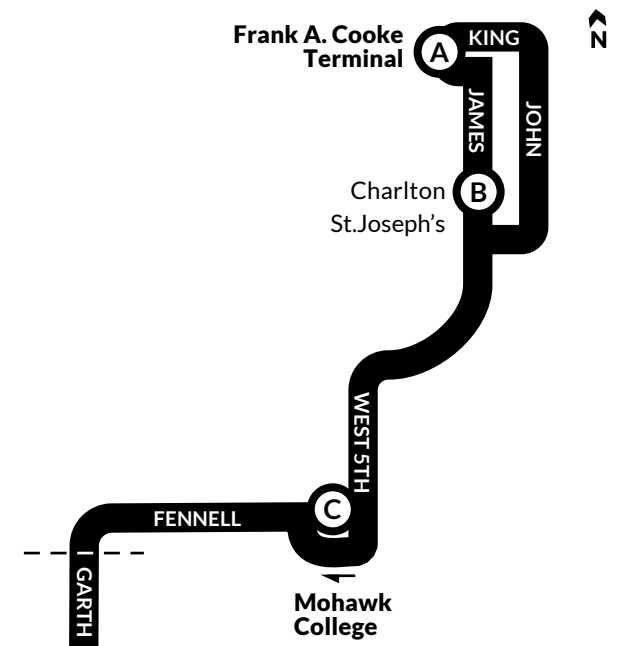

SATURDAY - Northbound							
TIMEPOINTS	H	G	E	D	C	B	A
	Scenic & Lavender Loop	San Remo & San Antonio	Chedmac & Redfern	Sanatorium & Garth	Mohawk College Transit Terminal Platform 4	JAMES & St. Josephs Drive	Frank A. Cooke Terminal Platform 7
5 AM to 8 AM	Leave from 5:04 AM to 8:34 AM						
	:04	:08	:14	:19	:25	:28	:33
8 AM to 9 AM	:34	:38	:44	:49	:55	:58	:03
9 AM to 7 PM	Leave from 9:04 AM to 7:34 PM						
	:04	:08	:14	:21	:28	:32	:39
	:34	:38	:44	:51	:58	:02	:09
8 PM to 9 PM	Leave from 8:04 PM to 9:34 PM						
	:04	:07	:13	:19	:25	:29	:34
	:34	:37	:43	:49	:55	:59	:04
10 PM to 11 PM	10:04	10:07	10:13	10:19	10:25	10:29	10:34
	10:44	10:47	10:53	10:59	11:05	11:09	11:14
11 PM to 12 AM	11:24	11:27	11:33	11:39	11:45	11:49	11:54
	12:04	12:07	12:13	12:19	12:25	12:29	12:34
	12:44	12:47	12:53	12:59	1:05	1:09	1:14

Sanatorium

Effective April 26, 2026

33