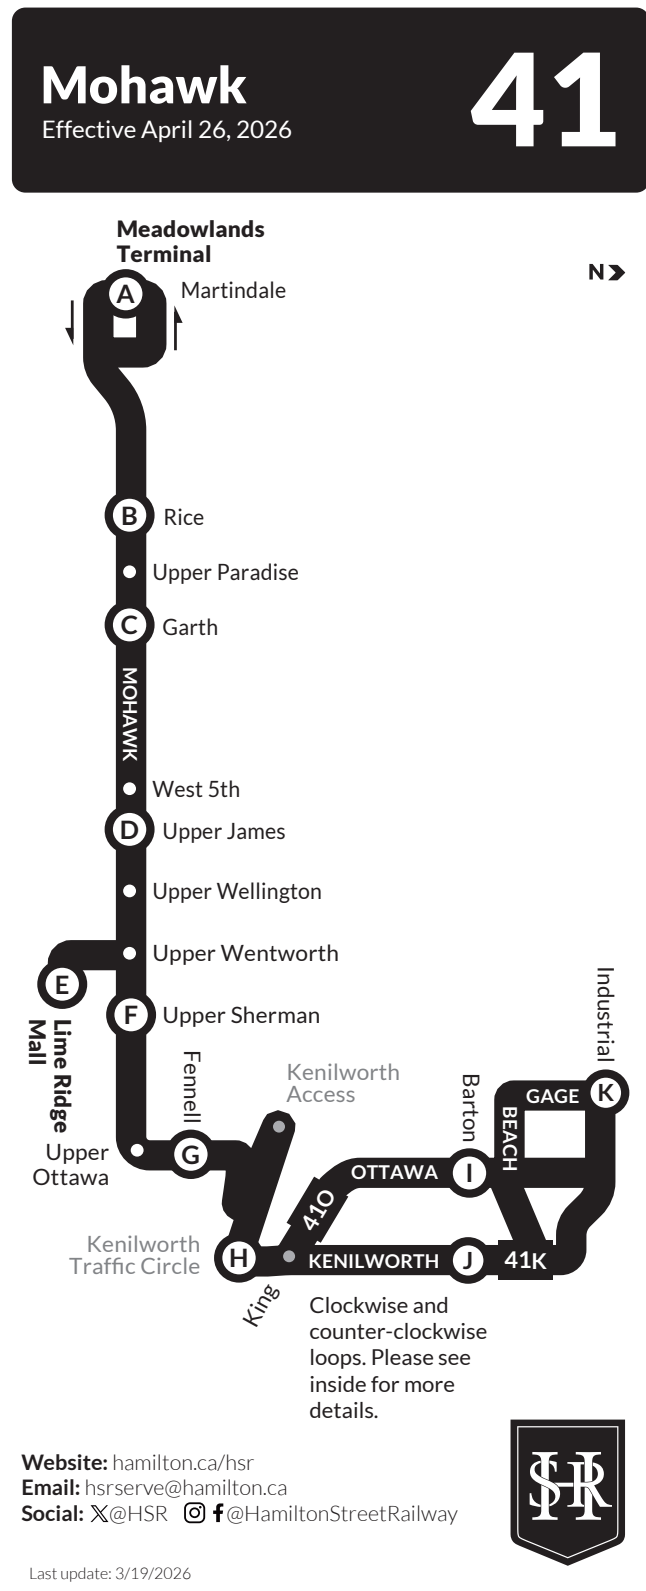

SATURDAY - Westbound												
TIMEPOINTS	K	J	I	H	G	F	E	D	C	B	A	
	Industrial & Depew	Kenilworth & Barton (41k)	Ottawa & Barton (41o)	Kenilworth Access	Upper Ottawa & Fennell	Mohawk & Upper Sherman	Lime Ridge Mall Platform 4	Mohawk & Upper JAMes	Mohawk & Garth	Mohawk & Rice	Meadowlands Terminal Platform 1	
4 AM	---	---	---	---	---	---	---	---	4:44	4:48	4:51	4:57
5 AM	---	---	---	---	---	---	---	---	5:20	5:24	5:27	5:33
6 AM	6:39	6:47	---	6:05	6:13	6:20	6:27	6:31	6:37	6:41	6:44	6:50
7 AM	7:11	---	7:17	7:25	7:32	7:39	7:43	7:49	7:53	7:56	8:02	8:08
8 AM	8:11	---	8:18	8:27	8:34	8:41	8:48	8:57	9:01	9:04	9:12	9:19
9 AM	9:03	---	9:10	9:19	9:26	9:33	9:40	9:49	9:53	9:56	10:04	10:11
10 AM	10:04	---	10:11	10:20	10:27	10:34	10:41	10:50	10:54	10:57	11:05	11:12
11 AM	11:04	---	11:11	11:20	11:27	11:34	11:41	11:50	11:54	11:57	12:05	12:12
12 PM	12:04	---	12:11	12:20	12:27	12:34	12:41	12:50	12:54	12:57	1:05	1:12
1 PM	1:04	---	1:11	1:20	1:27	1:34	1:41	1:50	1:54	1:57	2:05	2:12
2 PM	2:04	---	2:11	2:20	2:27	2:34	2:41	2:50	2:54	2:57	3:05	3:12
3 PM	3:04	---	3:11	3:20	3:27	3:34	3:41	3:50	3:54	3:57	4:05	4:12
4 PM	4:04	---	4:11	4:20	4:27	4:34	4:41	4:50	4:54	4:57	5:05	5:12
5 PM	5:04	---	5:11	5:20	5:27	5:34	5:41	5:50	5:54	5:57	6:05	6:12
6 PM	6:04	---	6:11	6:20	6:27	6:34	6:41	6:50	6:54	6:57	7:05	7:12
7 PM	7:04	---	7:11	7:20	7:27	7:34	7:41	7:50	7:54	7:57	8:05	8:12
8 PM	8:04	---	8:11	8:20	8:27	8:34	8:41	8:50	8:54	8:57	9:05	9:12
9 PM	9:04	---	9:11	9:20	9:27	9:34	9:41	9:50	9:54	9:57	10:05	10:12
10 PM	10:04	---	10:11	10:20	10:27	10:34	10:41	10:50	10:54	10:57	11:05	11:12
11 PM	11:04	---	11:11	11:20	11:27	11:34	11:41	11:50	11:54	11:57	12:05	12:12
12 AM	12:04	---	12:11	12:20	12:27	12:34	12:41	12:50	12:54	12:57	1:05	1:12

SUNDAY - Eastbound											
TIMEPOINTS	A	B	C	D	E	F	G	H	I	J	K
	Meadowlands Terminal Platform 1	Mohawk & Rice	Mohawk & Garth	Upper JAMes & Mohawk	Lime Ridge Mall Platform 5	Mohawk & Upper Sherman	Upper Ottawa & Fennell	Kenilworth Access	Ottawa & Barton (41o)	Kenilworth & Barton (41k)	Industrial & Depew
5 AM	5:18	5:23	5:26	5:30	5:38	5:42	5:48	5:54	6:00	---	6:06
6 AM	6:38	6:43	6:46	6:50	6:58	7:02	7:08	7:14	7:20	---	7:26
7 AM	7:18	7:23	7:26	7:30	7:38	7:42	7:48	7:54	---	8:00	8:06
8 AM	8:38	8:43	8:46	8:50	8:58	9:02	9:08	9:14	---	9:20	9:26
9 AM	9:03	9:08	9:11	9:15	9:23	9:27	9:33	9:39	9:45	---	9:51
10 AM	10:00	10:07	10:10	10:15	10:24	10:29	10:36	10:42	---	10:48	10:54
11 AM	11:00	11:07	11:10	11:15	11:24	11:29	11:36	11:42	---	11:48	11:54
12 PM	12:00	12:07	12:10	12:15	12:24	12:29	12:36	12:42	---	12:48	12:54
1 PM	1:00	1:07	1:10	1:15	1:24	1:29	1:36	1:42	---	1:48	1:54
2 PM	2:00	2:07	2:10	2:15	2:24	2:29	2:36	2:42	---	2:48	2:54
3 PM	3:00	3:07	3:10	3:15	3:24	3:29	3:36	3:42	---	3:48	3:54
4 PM	4:00	4:07	4:10	4:15	4:24	4:29	4:36	4:42	---	4:48	4:54
5 PM	5:00	5:07	5:10	5:15	5:24	5:29	5:36	5:42	---	5:48	5:54
6 PM	6:00	6:07	6:10	6:15	6:24	6:29	6:36	6:42	---	6:48	6:54
7 PM	7:03	7:08	7:11	7:15	7:22	7:26	7:33	7:39	---	7:45	7:51
8 PM	8:03	8:08	8:11	8:15	8:22	8:26	8:33	8:39	---	8:45	8:51
9 PM	9:03	9:08	9:11	9:15	9:22	9:26	9:33	9:39	---	9:45	9:51
10 PM	10:03	10:08	10:11	10:15	10:22	10:26	10:33	10:39	---	10:45	10:51
11 PM	11:03	11:08	11:11	11:15	11:22	11:26	11:33	11:39	---	11:45	11:51

SUNDAY - Westbound												
TIMEPOINTS	K	J	I	H	G	F	E	D	C	B	A	
	Industrial & Depew	Kenilworth & Barton (41k)	Ottawa & Barton (41o)	Kenilworth Access	Upper Ottawa & Fennell	Mohawk & Upper Sherman	Lime Ridge Mall Platform 4	Mohawk & Upper JAMes	Mohawk & Garth	Mohawk & Rice	Meadowlands Terminal Platform 1	
5 AM	---	---	---	---	---	---	---	---	6:18	6:22	6:25	6:31
6 AM	6:23	6:29	---	6:37	6:43	6:48	6:52	6:58	7:02	7:05	7:11	7:17
7 AM	7:05	---	7:09	7:17	7:23	7:28	7:32	7:38	7:42	7:45	7:51	7:57
8 AM	8:05	---	8:09	8:17	8:23	8:28	8:32	8:38	8:42	8:45	8:51	8:57
9 AM	9:03	9:09	---	9:17	9:23	9:28	9:32	9:38	9:42	9:45	9:51	9:57
10 AM	10:03	10:09	---	10:17	10:23	10:28	10:32	10:38	10:42	10:45	10:51	10:57
11 AM	11:03	11:09	---	11:17	11:23	11:28	11:32	11:38	11:42	11:45	11:51	11:57
12 PM	12:03	12:09	---	12:17	12:23	12:28	12:32	12:38	12:42	12:45	12:51	12:57
1 PM	1:03	1:09	---	1:17	1:23	1:28	1:32	1:38	1:42	1:45	1:51	1:57
2 PM	2:03	2:09	---	2:17	2:23	2:28	2:32	2:38	2:42	2:45	2:51	2:57
3 PM	3:03	3:09	---	3:17	3:23	3:28	3:32	3:38	3:42	3:45	3:51	3:57
4 PM	4:03	4:09	---	4:17	4:23	4:28	4:32	4:38	4:42	4:45	4:51	4:57
5 PM	5:03	5:09	---	5:17	5:23	5:28	5:32	5:38	5:42	5:45	5:51	5:57
6 PM	6:03	6:09	---	6:17	6:23	6:28	6:32	6:38	6:42	6:45	6:51	6:57
7 PM	7:03	7:09	---	7:17	7:23	7:28	7:32	7:38	7:42	7:45	7:51	7:57
8 PM	8:03	8:09	---	8:17	8:23	8:28	8:32	8:38	8:42	8:45	8:51	8:57
9 PM	9:03	9:09	---	9:17	9:23	9:28	9:32	9:38	9:42	9:45	9:51	9:57
10 PM	10:03	10:09	---	10:17	10:23	10:28	10:32	10:38	10:42	10:45	10:51	10:57
11 PM	11:03	11:09	---	11:17	11:23	11:28	11:32	11:38	11:42	11:45	11:51	11:57