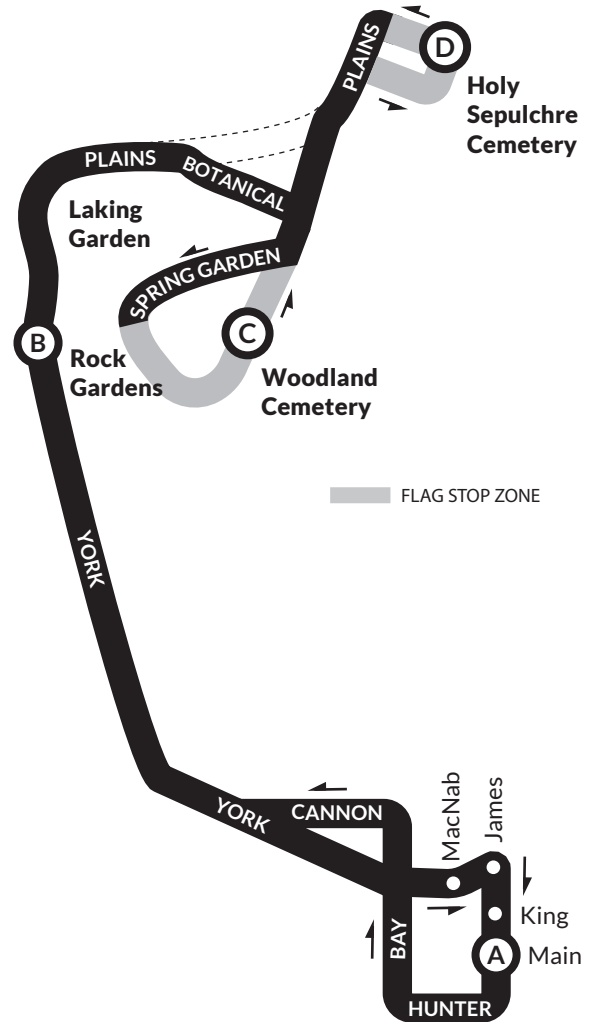

9 ROCK GARDENS Information

- Service every hour on Sundays and holidays only.
- Service will operate from the 2nd Sunday in May until the 2nd Sunday in November.
- Hours of service are between **10am and 4pm.**
- The route operates from James and Main to Rock Gardens, Woodland Cemetery and Holy Sepulchre Cemetery. Along most of the Rock Gardens route, buses will stop only at designated bus stops.
- In Woodland and Holy Sepulchre Cemeteries, however, the bus will stop anywhere on request. Simply flag the bus driver so he/she knows to stop. The “flag zones” are indicated on the map.
- HSR does not take responsibility for errors in this document, for damages or inconveniences caused by delayed schedules or failures to make connections.

THIS SCHEDULE IS SUBJECT TO CHANGE.

For up-to-date timetables and holiday service hours, visit hamilton.ca/HSR. The HSR does not take responsibility for errors in this document, for damages or inconveniences caused by delayed schedules or failure to make connections.

This document is available in alternate formats upon request. Please contact HSR Customer Service at hsrserve@hamilton.ca for assistance.

Rock Gardens

Effective May 10, 2026

9

Sundays & Holidays

Website: hamilton.ca/hsr
Email: hsrserve@hamilton.ca
Social: X@HSR Instagram Facebook @HamiltonStreetRailway
Last update: 3/19/2026