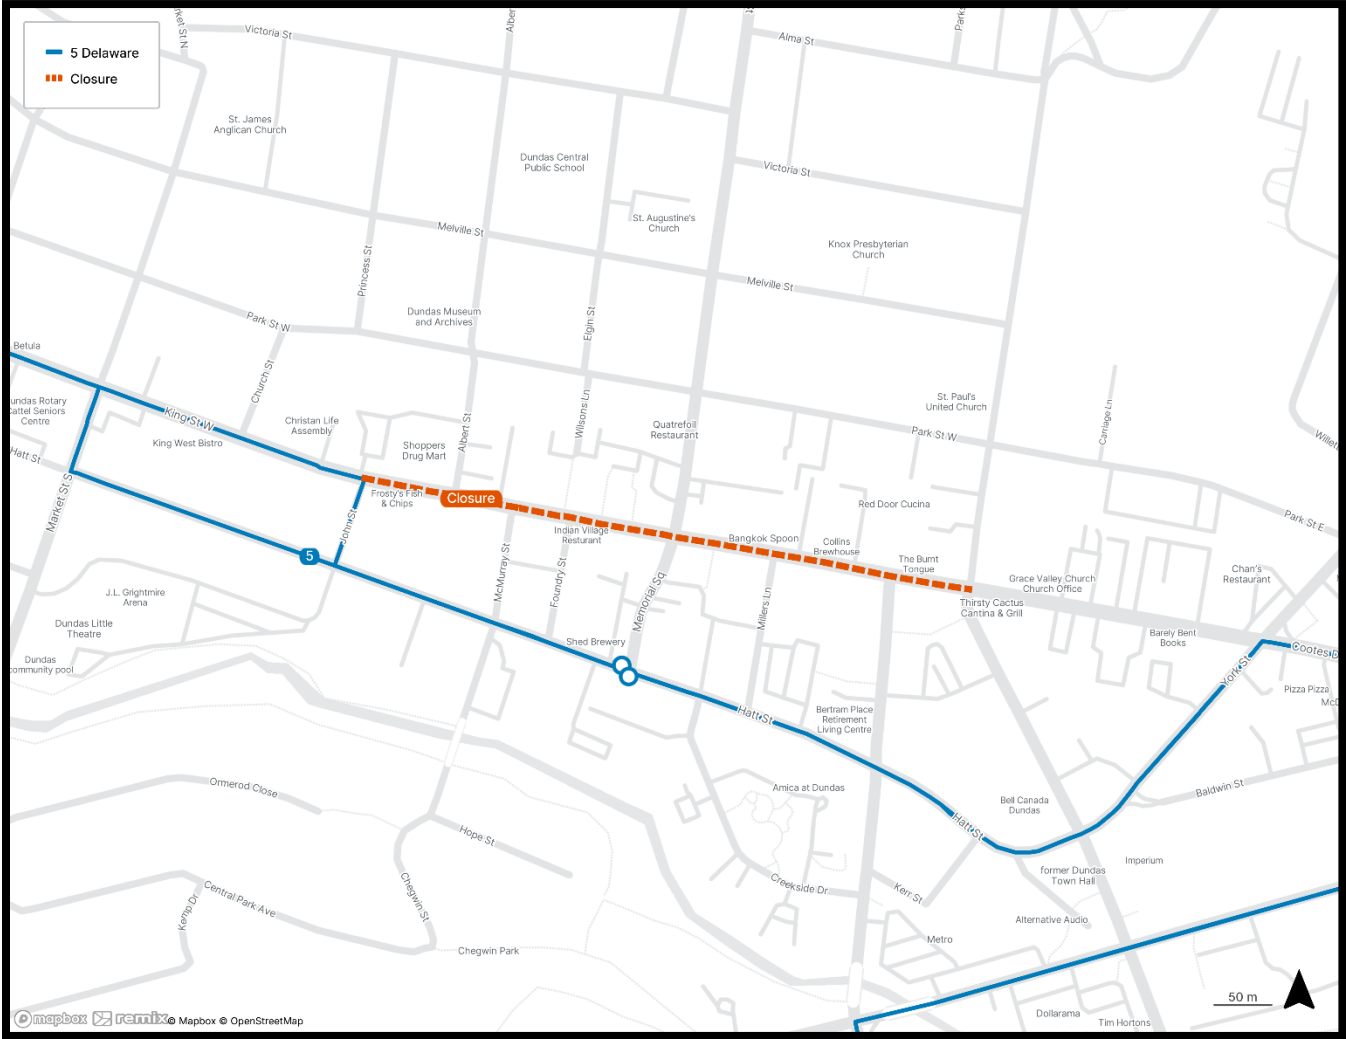

HSR Detour Map: Route 5 Delaware

Thank you for taking transit and riding the HSR! For inquiries or **to request alternative formats of HSRs printed or PDF digital information**, please contact us. Call **905-528-4200**.