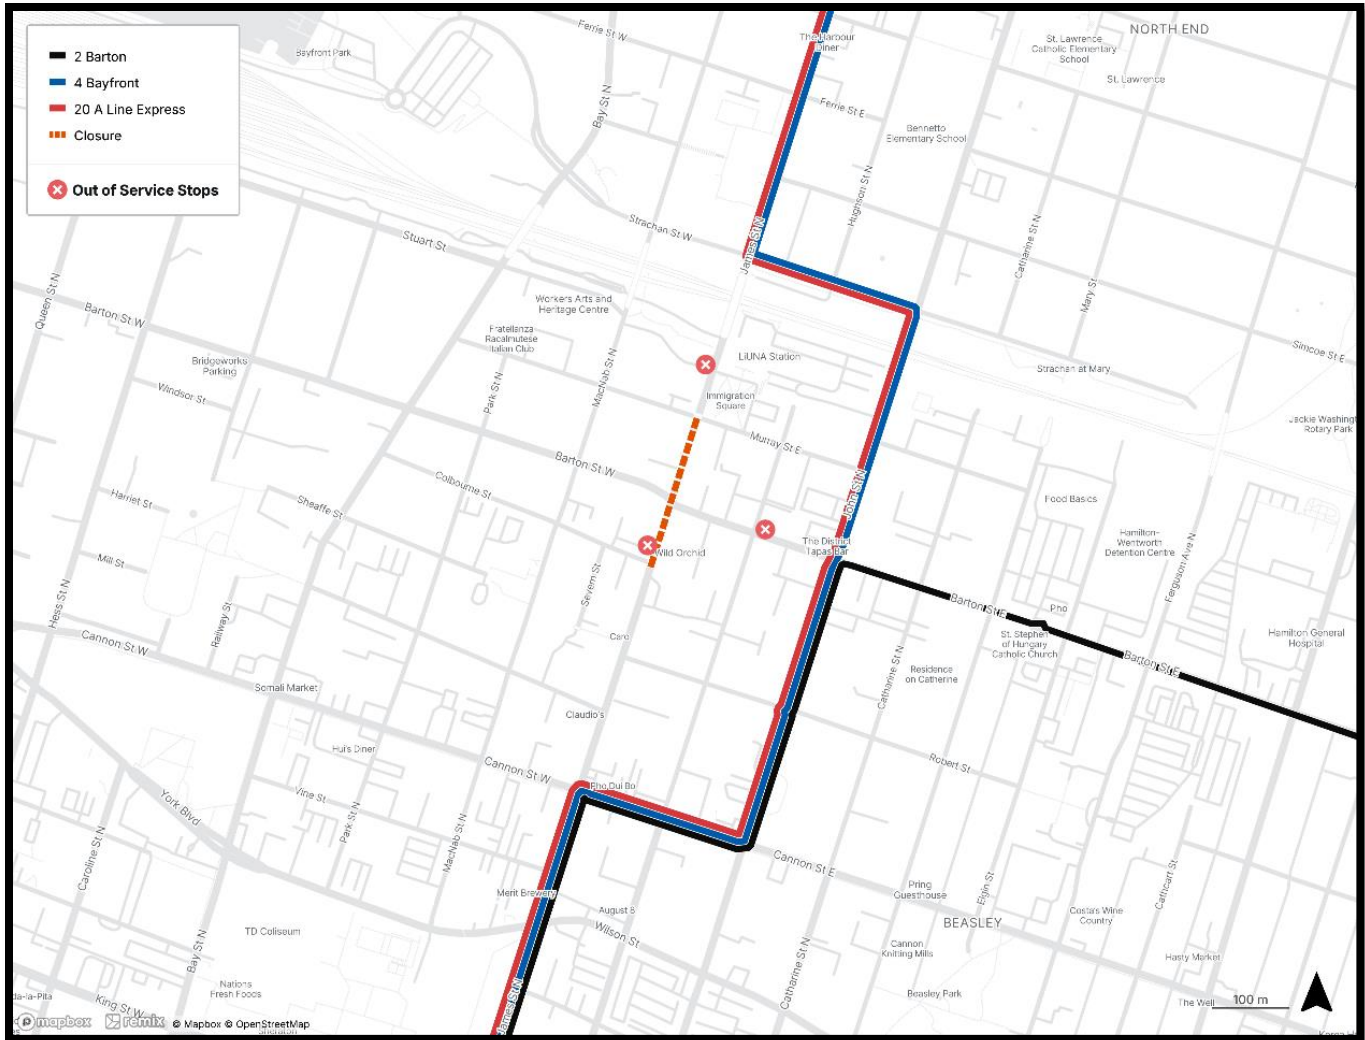

HSR Detour Map: Route 2 Barton, 4 Bayfront, 20 A line

Thank you for taking transit and riding the HSR! For inquiries or **to request alternative formats of HSRs printed or PDF digital information**, please contact us. Call **905-528-4200**.