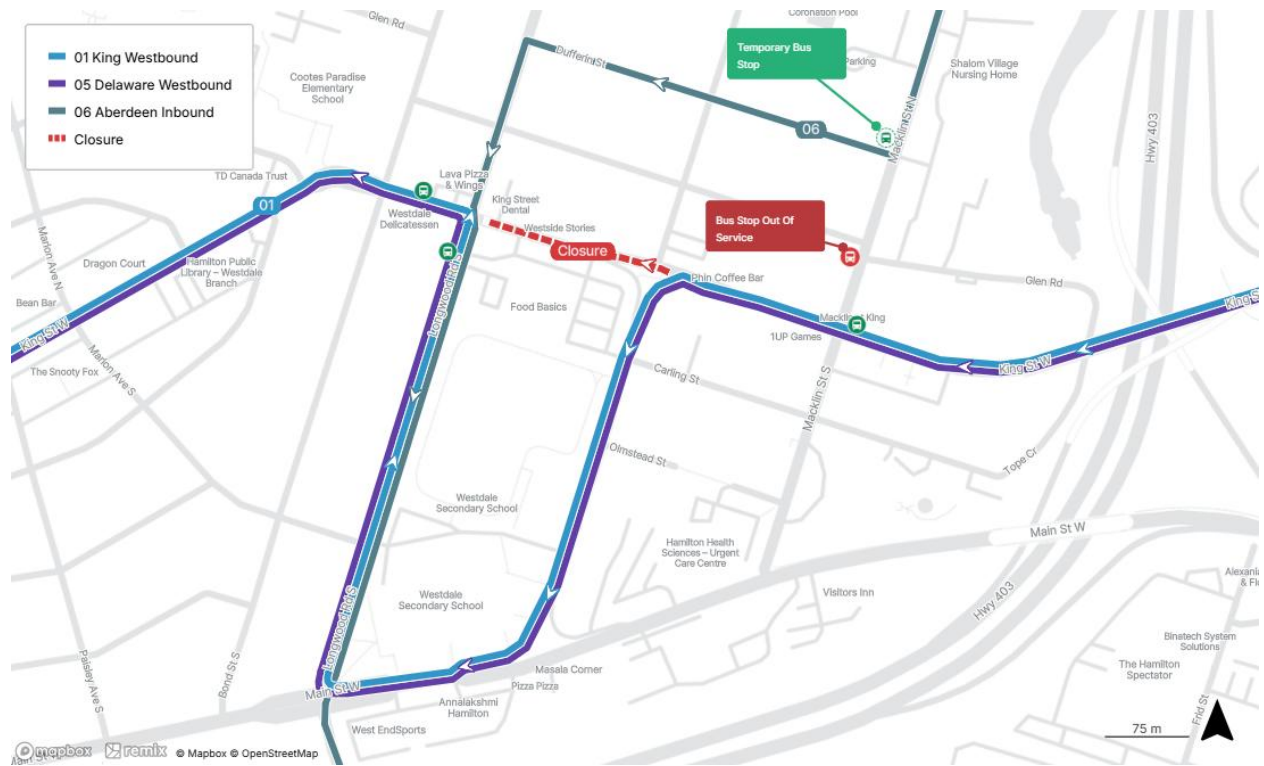

# HSR Detour Map for Detour of Route 1A King, 5 Delaware and 6 Aberdeen

Thank you for taking transit and riding the HSR! For inquiries or **to request alternative formats of HSRs printed or PDF digital information**, please contact us. Call **905-528-4200**.