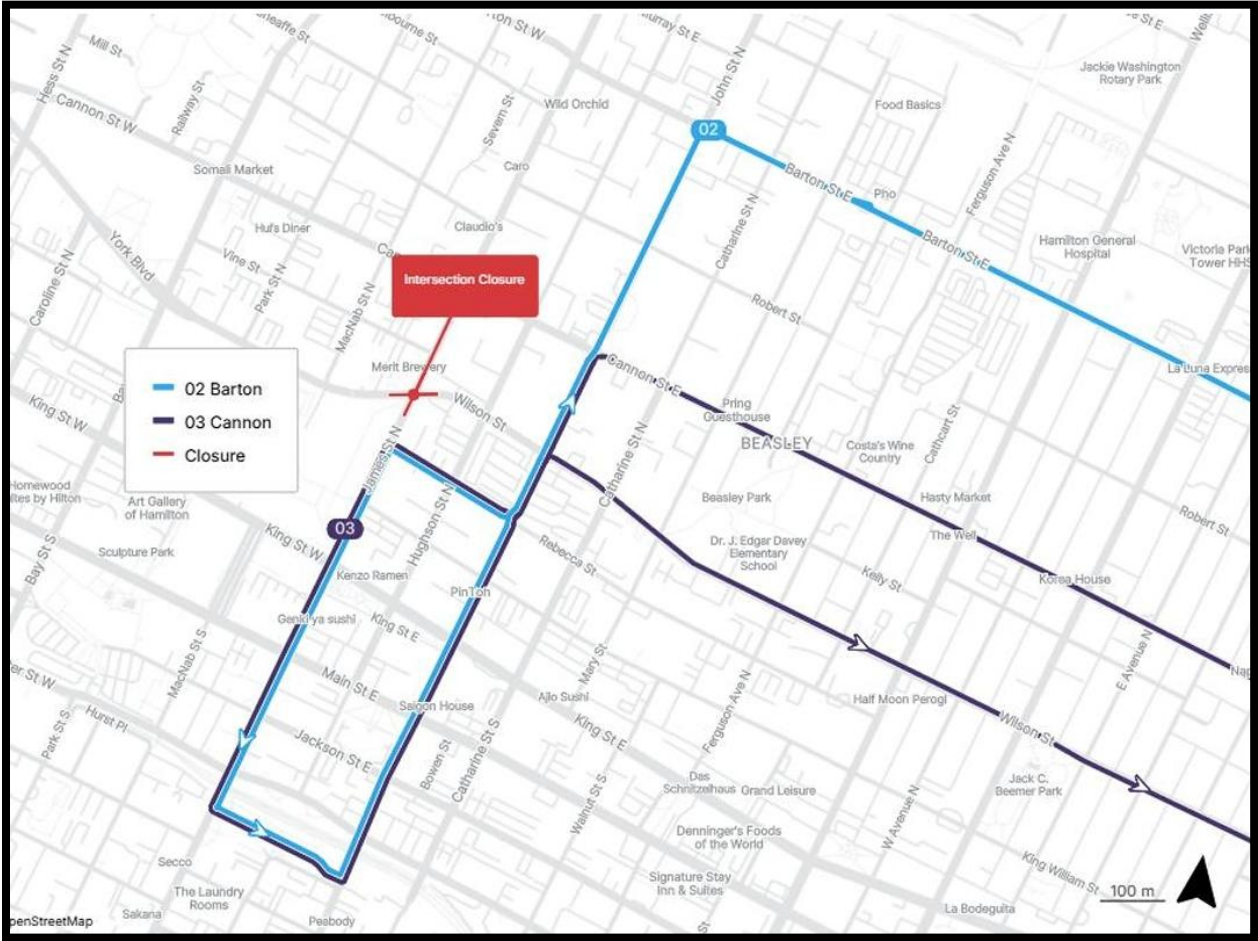

HSR Detour Map: Routes 2 Barton and 3 Cannon

Thank you for taking transit and riding the HSR! For inquiries or **to request alternative formats of HSRs printed or PDF digital information**, please contact us. Call **905-528-4200**.

HSR Detour Map: Routes 4 Bayfront, 7 Locke, and 8 York

Thank you for taking transit and riding the HSR! For inquiries or **to request alternative formats of HSRs printed or PDF digital information**, please contact us. Call **905-528-4200**.