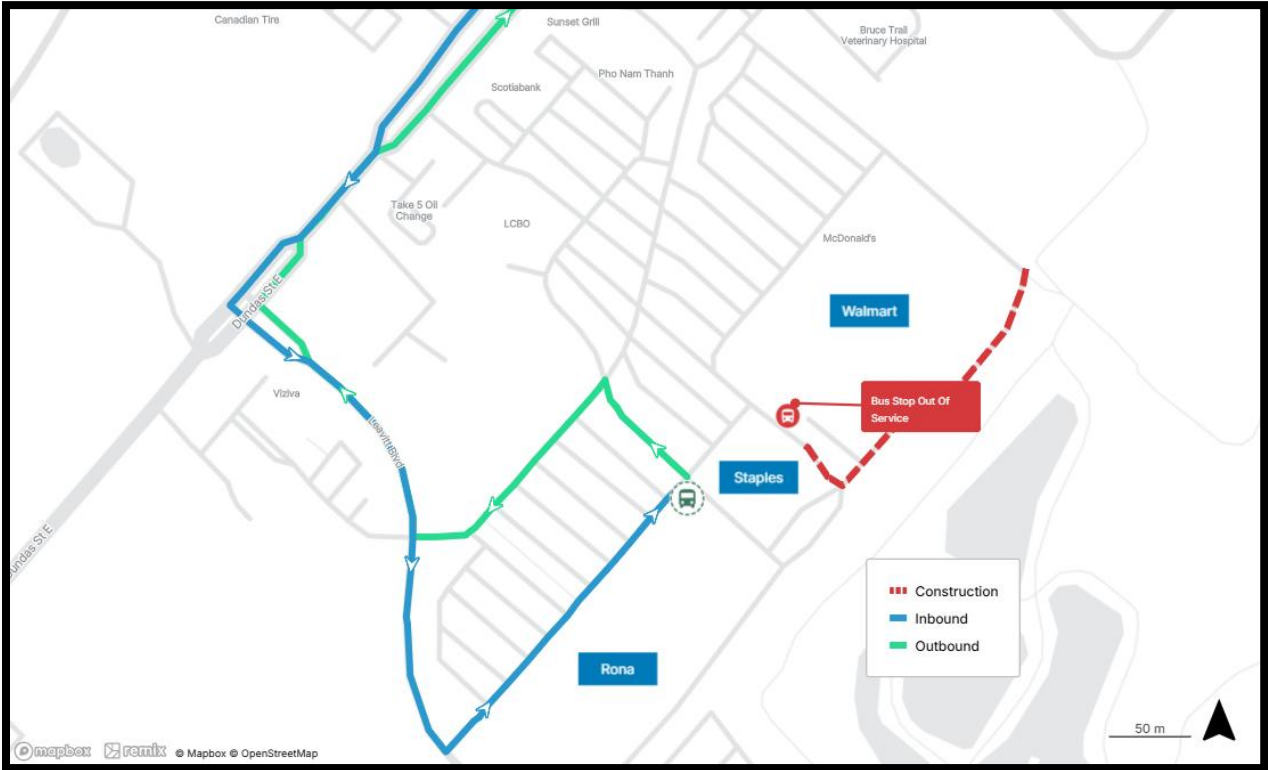

HSR Detour Map: Route 18 Waterdown Mountaineer

Thank you for taking transit and riding the HSR! For inquiries or **to request alternative formats of HSRs printed or PDF digital information**, please contact us. Call **905-528-4200**.