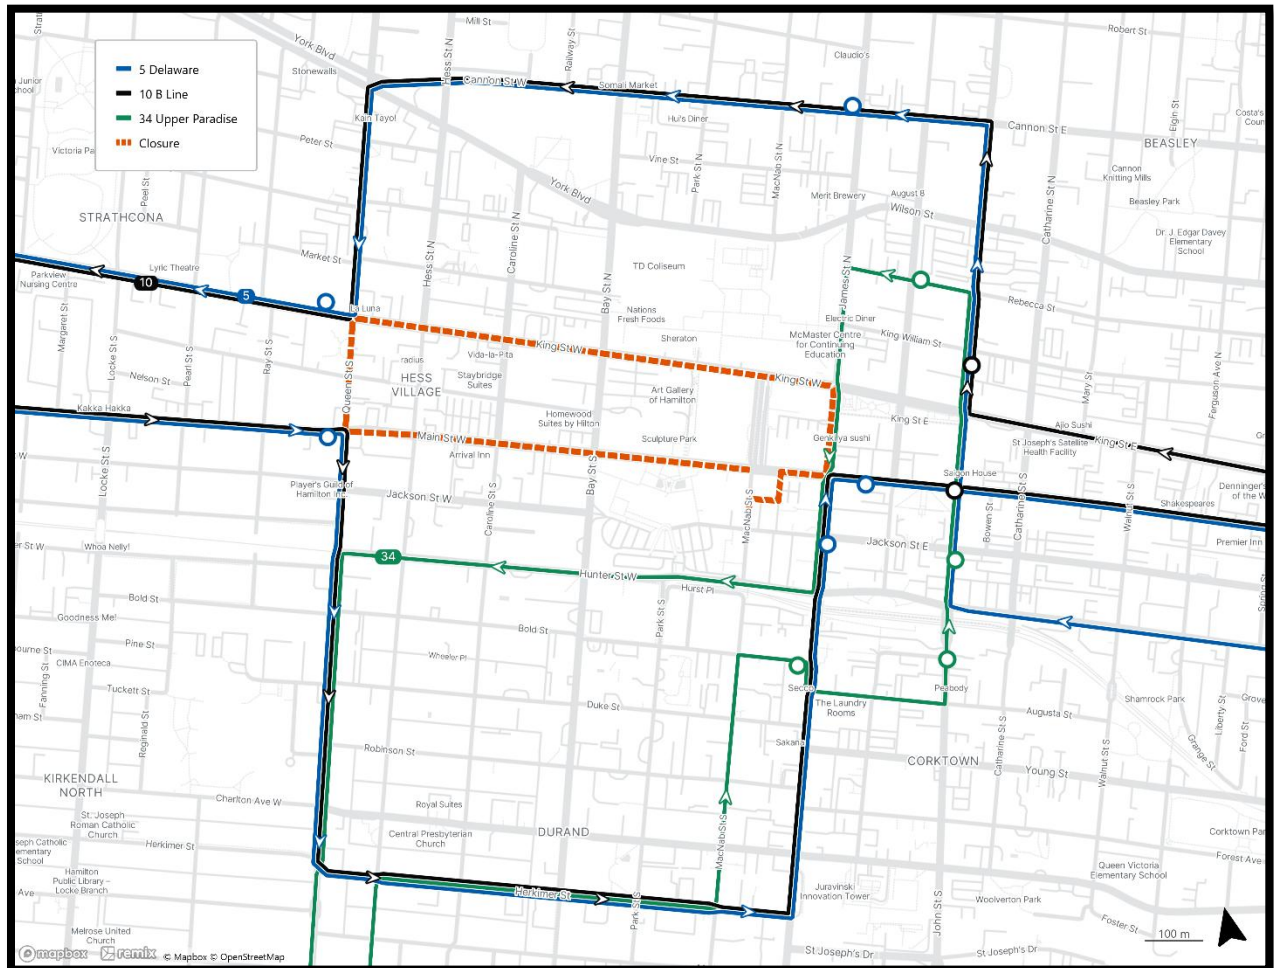

# HSR Detour Map: Routes 5 Delaware, 10 B Line, 34 Upper Paradise

Thank you for taking transit and riding the HSR! For inquiries or **to request alternative formats of HSRs printed or PDF digital information**, please contact us. Call **905-528-4200**.