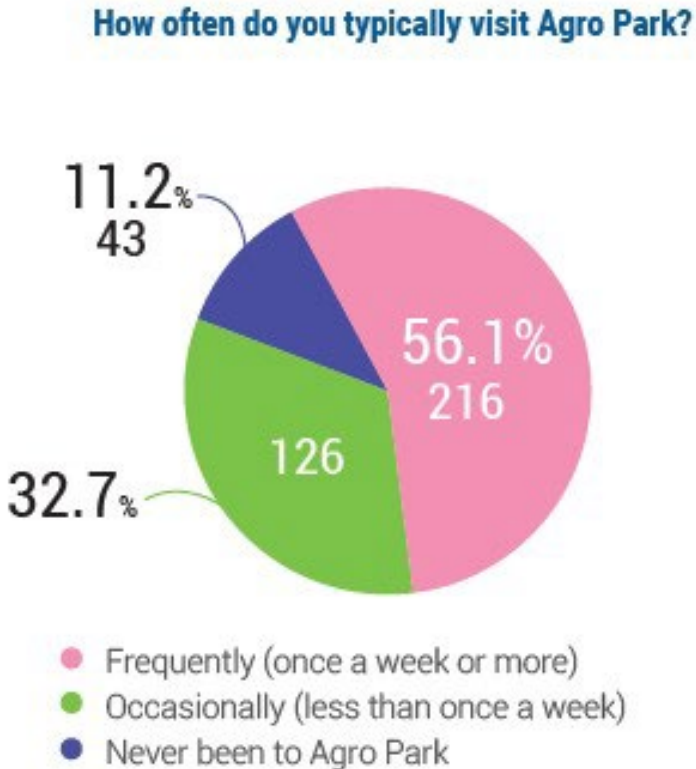

Agro Park Spray Pad Survey Results

Question 1: How close do you like to Agro Park?

I live within 5 minutes or less from the park	303 responses or 78.7%
I live about 6 to 20 minutes away from the park	74 responses or 19.2%
I live more than 20 minutes away from the park	8 responses or 2.1%

How close do you live to Agro Park?

385 responses

Question 2: How often do you typically visit Agro Park?

Frequently (once a week or more)	216 responses or 56.1%
Occasionally (less than once a week)	126 responses or 32.7%
Never been to Agro Park	43 responses or 11.2%