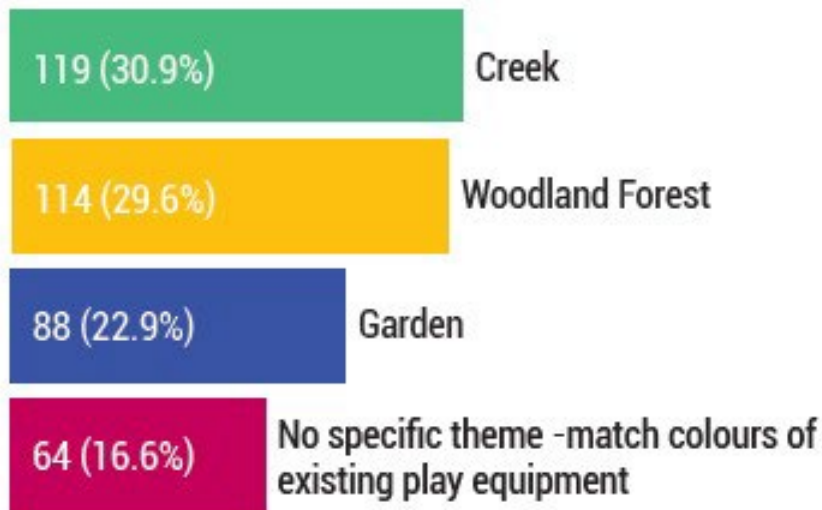

Question 6: What theme would you prefer for the spray pad?

Creek	119 responses or 30.9%
Woodland Forest	114 responses or 29.6%
Garden	88 responses or 22.9%
No specific theme - match colours of existing play equipment	64 responses or 16.6%

What theme would you prefer for the spray pad?