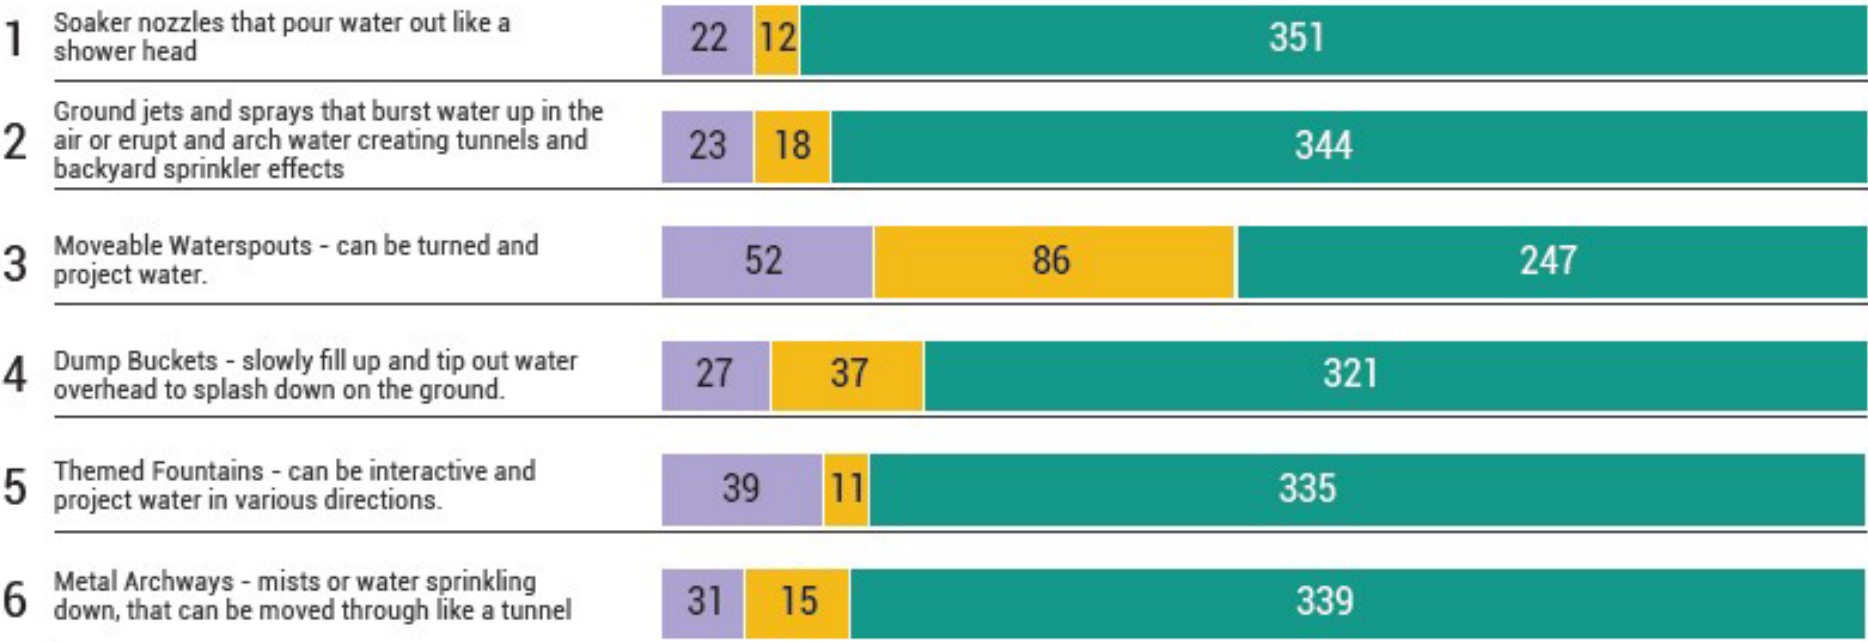

How do you feel about these spray pad features?

● Like ● Dislike ● Neither like or dislike