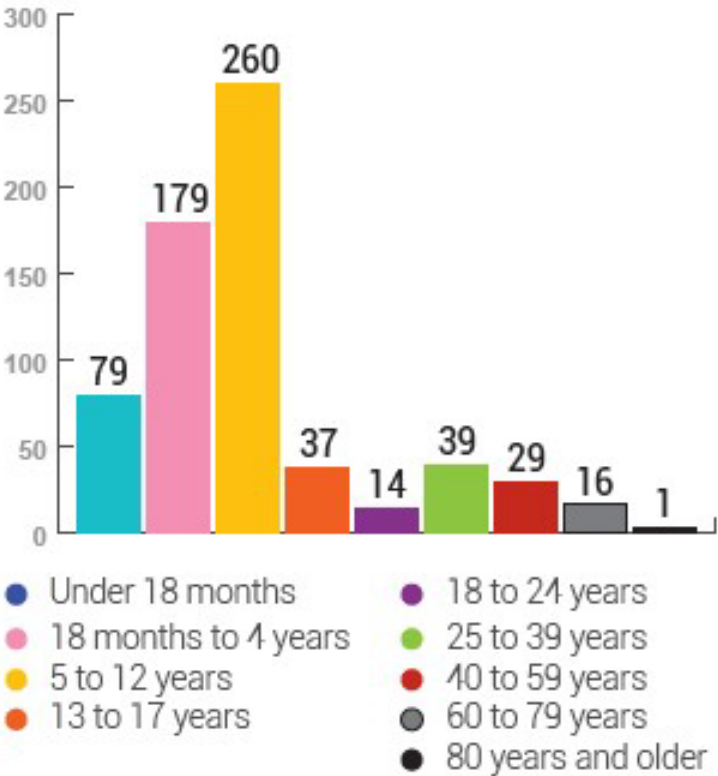

Question 3: What age groups in your household would use this new spray pad? Select all that apply.

Under 18 months	79 responses
18 months to 4 years	179 responses
5 to 12 years	260 responses
13 to 17 years	37 responses
18 to 24 years	14 responses
25 to 39 years	39 responses
40 to 59 years	29 responses
60 to 79 years	16 responses
80 years & older	1 response

What age groups in your household would use this new spray pad?

385 responses