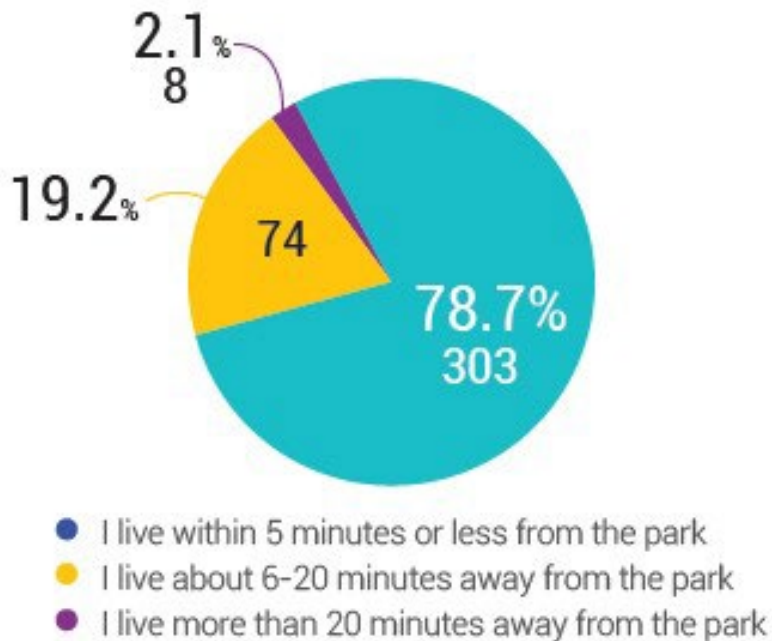

Agro Park Spray Pad Survey Results

Question 1: How close do you like to Agro Park?

I live within 5 minutes or less from the park	303 responses or 78.7%
I live about 6 to 20 minutes away from the park	74 responses or 19.2%
I live more than 20 minutes away from the park	8 responses or 2.1%

How close do you live to Agro Park?

385 responses