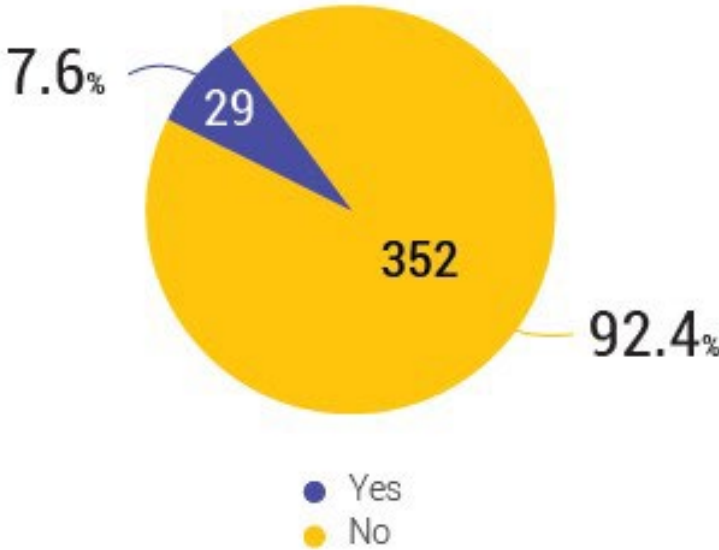

Question 4: Are there members of your household who identify as having a disability?

Yes	352 responses or 92.4%
No	29 responses or 7.6%

Are there members of your household who identify as having a disability?

381 responses