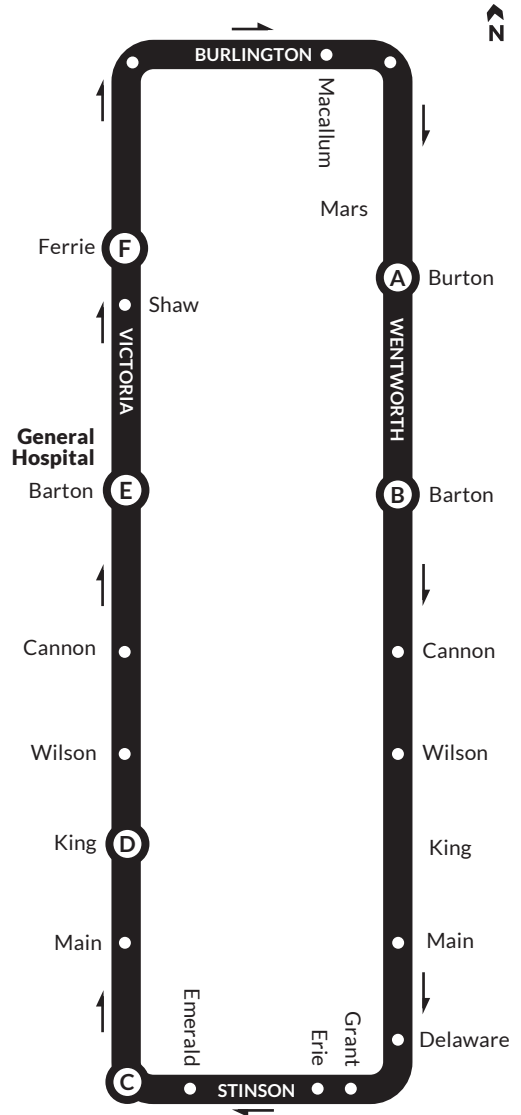

Bus Stop Numbers

From Victoria and King

Victoria

At King East	1460
At Wilson	1461
At Cannon East	1462
At Barton East	1463
At Shaw	1464
At Ferrie	1458

Burlington

At Victoria	1055
At Macallum	1055
At Wentworth	1022

Wentworth

At Mars	1465
At Burton	1466
At Barton East	1466
At Cannon East	1467
At Wilson	1468
At King East	1469
At Main East	1470
At Delaware	1471

Stinson

At Grant	1172
At Erie	1172
At Emerald	1173
At Victoria	1173

Phone: 905-546-2489

Website: hamilton.ca/hstr

Email: hstrserve@hamilton.ca

Social: X@HSR Instagram Facebook@HamiltonStreetRailway

Last update: 5/20/2026

WEEKDAY - Northbound				
TIMEPOINTS	D	E	F	A
	VICTORIA & KING	VICTORIA & BARTON	VICTORIA & FERRIE	WENTWORTH & BURTON
6 AM	6:56	7:00	7:01	7:06
7 AM	7:26	7:30	7:31	7:36
	7:56	8:00	8:01	8:06
8 AM	8:26	8:30	8:31	8:36
	8:56	9:00	9:01	9:06
9 AM	9:26	9:30	9:31	9:36
 				
2 PM	2:22	2:26	2:27	2:32
	2:52	2:56	2:57	3:02
3 PM	3:22	3:26	3:27	3:32
	3:52	3:56	3:57	4:02
4 PM	4:22	4:26	4:27	4:32
	4:52	4:56	4:57	5:02
5 PM	5:22	5:26	5:27	5:32
	5:52	5:56	5:57	6:02
6 PM	6:22	6:26	6:27	6:32
	6:52	6:56	6:57	7:02
7 PM	7:22	7:26	7:27	7:32

WEEKDAY - Southbound					
TIMEPOINTS	A	B	C	D	E
	WENTWORTH & BURTON	BARTON & WENTWORTH	STINSON & VICTORIA	VICTORIA & KING	VICTORIA & KING
6 AM	6:44	6:47	6:50	6:55	6:56
7 AM	7:14	7:17	7:20	7:25	7:26
	7:44	7:47	7:50	7:55	7:56
8 AM	8:14	8:17	8:20	8:25	8:26
	8:44	8:47	8:50	8:55	8:56
9 AM	9:14	9:17	9:20	9:25	9:26
 					
2 PM	2:10	2:13	2:16	2:21	2:22
	2:40	2:43	2:46	2:51	2:52
3 PM	3:10	3:13	3:16	3:21	3:22
	3:40	3:43	3:46	3:51	3:52
4 PM	4:10	4:13	4:16	4:21	4:22
	4:40	4:43	4:46	4:51	4:52
5 PM	5:10	5:13	5:16	5:21	5:22
	5:40	5:43	5:46	5:51	5:52
6 PM	6:10	6:13	6:16	6:21	6:22
	6:40	6:43	6:46	6:51	6:52
7 PM	7:10	7:13	7:16	7:21	7:22