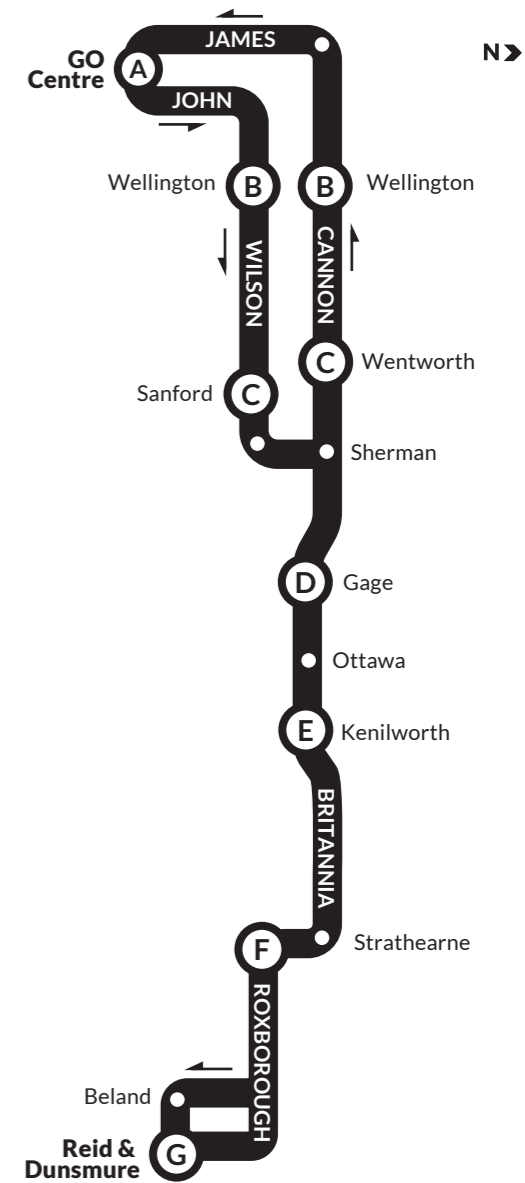

SUNDAY - Eastbound							
TIMEPOINTS	A	B	C	D	E	F	G
	Hamilton Go Terminal Platform 17	Wilson & Wellington	Wilson & Sanford	Cannon & Gage	Cannon & Kenilworth	Strathearne & Roxborough	Reid & Dunsmore
8am to 11am	Leave from 8:30AM to 11:30AM						
	:30	:36	:39	:44	:48	:51	:55
12pm to 7pm	Leave from 12:00PM to 7:30PM						
	:00	:07	:11	:17	:22	:25	:29
8pm to 12am	Leave from 8:00PM to 12:00AM						
	:00	:06	:09	:14	:18	:21	:25
	:30	:36	:39	:44	:48	:51	:55

SUNDAY - Westbound							
TIMEPOINTS	G	F	E	D	C	B	A
	Reid & Dunsmore	Strathearne & Roxborough	Cannon & Kenilworth	Cannon & Gage	Cannon & Wentworth	Cannon & Wellington	Hamilton Go Terminal Platform 17
9am to 11am	Leave from 9:00AM to 11:30AM						
	:00	:04	:07	:11	:16	:19	:25
12pm	12:00	12:04	12:07	12:11	12:16	12:19	12:25
	12:30	12:34	12:37	12:41	12:46	12:49	12:56
	12:55	12:59	1:02	1:06	1:11	1:14	1:21
1pm to 7pm	Leave from 1:25PM to 7:55PM						
	:25	:29	:32	:36	:41	:44	:51
8pm	8:30	8:34	8:37	8:41	8:46	8:49	8:55
9pm to 11pm	Leave from 9:00PM to 11:30PM						
	:00	:04	:07	:11	:16	:19	:25
	:30	:34	:37	:41	:46	:49	:55

Cannon

Effective June 28, 2026

3

Phone: 905-546-2489
Website: hamilton.ca/hsr
Email: hsrserve@hamilton.ca
Social: [X@HSR](#) [@f@HamiltonStreetRailway](#)