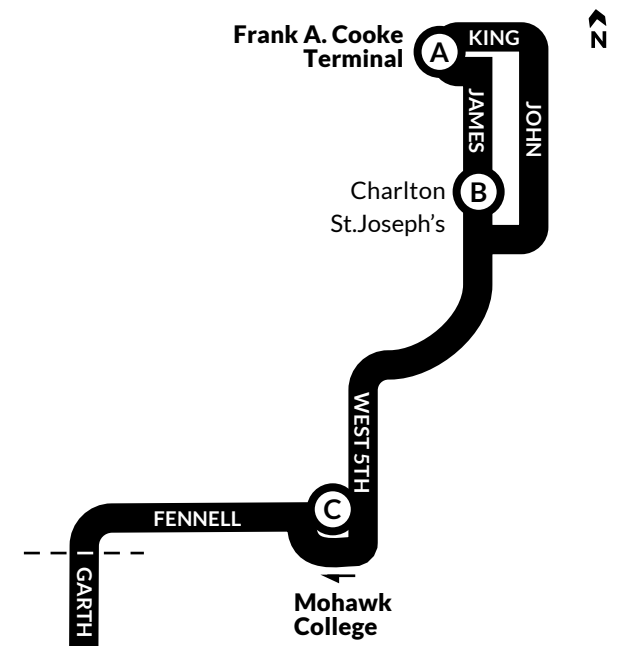

SUNDAY - Northbound							
TIMEPOINTS	H	G	E	D	C	B	A
	Scenic & Lavender Loop	San Remo & San Antonio	Chedmac & Redfern	Sanatorium & Garth	Mohawk College Transit Terminal Platform 4	JAMES & St. Josephs Drive	Frank A. Cooke Terminal Platform 7
5 AM to 8 AM	Leave from 5:50 AM to 8:50 AM						
	:50	:54	:59	:05	:11	:15	:20
8 AM to 9 AM	:20	:24	:29	:35	:41	:45	:50
9 AM to 7 PM	Leave from 9:20 AM to 7:50 PM						
	:20	:25	:30	:37	:44	:48	:54
	:50	:55	:00	:07	:14	:18	:24
8 PM to 9 PM	8:20	8:24	8:29	8:34	8:40	8:44	8:49
	8:50	8:54	8:59	9:04	9:10	9:14	9:19
9 PM to 10 PM	9:25	9:29	9:34	9:39	9:45	9:49	9:54
	10:05	10:09	10:14	10:19	10:25	10:29	10:34
	10:45	10:49	10:54	10:59	11:05	11:09	11:14
11 PM to 12 AM	11:25	11:29	11:34	11:39	11:45	11:49	11:54
	12:00	12:04	12:09	12:14	12:20	12:24	12:29

Sanatorium
Effective June 28, 2026

33

Phone: 905-546-2489
Website: hamilton.ca/hsr
Email: hsrserve@hamilton.ca
Social: X@HSR @f@HamiltonStreetRailway