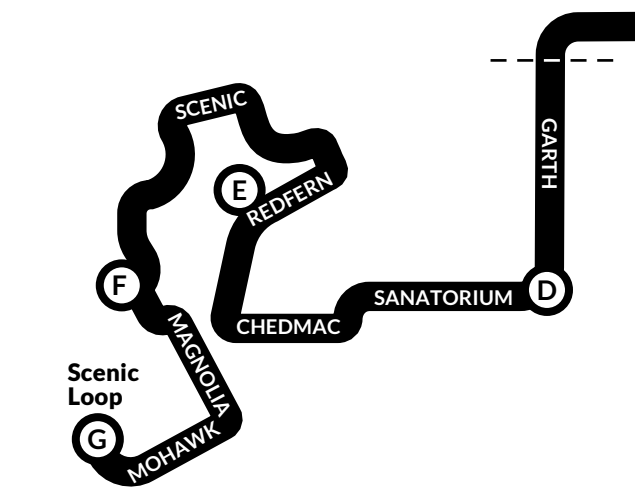

SUNDAY - Northbound							
TIMEPOINTS	H	G	E	D	C	B	A
	Scenic & Lavender Loop	San Remo & San Antonio	Chedmac & Redfern	Sanatorium & Garth	Mohawk College Transit Terminal Platform 4	JAMES & St. Josephs Drive	Frank A. Cooke Terminal Platform 7
5 AM to 8 AM	Leave from 5:50 AM to 8:50 AM						
	:50	:54	:59	:05	:11	:15	:20
8 AM to 9 AM	:20	:24	:29	:35	:41	:45	:50
9 AM to 7 PM	Leave from 9:20 AM to 7:50 PM						
	:20	:25	:30	:37	:44	:48	:54
	:50	:55	:00	:07	:14	:18	:24
8 PM to 9 PM	8:20	8:24	8:29	8:34	8:40	8:44	8:49
	8:50	8:54	8:59	9:04	9:10	9:14	9:19
9 PM to 10 PM	9:25	9:29	9:34	9:39	9:45	9:49	9:54
	10:05	10:09	10:14	10:19	10:25	10:29	10:34
	10:45	10:49	10:54	10:59	11:05	11:09	11:14
11 PM to 12 AM	11:25	11:29	11:34	11:39	11:45	11:49	11:54
	12:00	12:04	12:09	12:14	12:20	12:24	12:29

Sanatorium
Effective June 28, 2026

33

Phone: 905-546-2489
Website: hamilton.ca/hsr
Email: hsrserve@hamilton.ca
Social: X@HSR @f@HamiltonStreetRailway