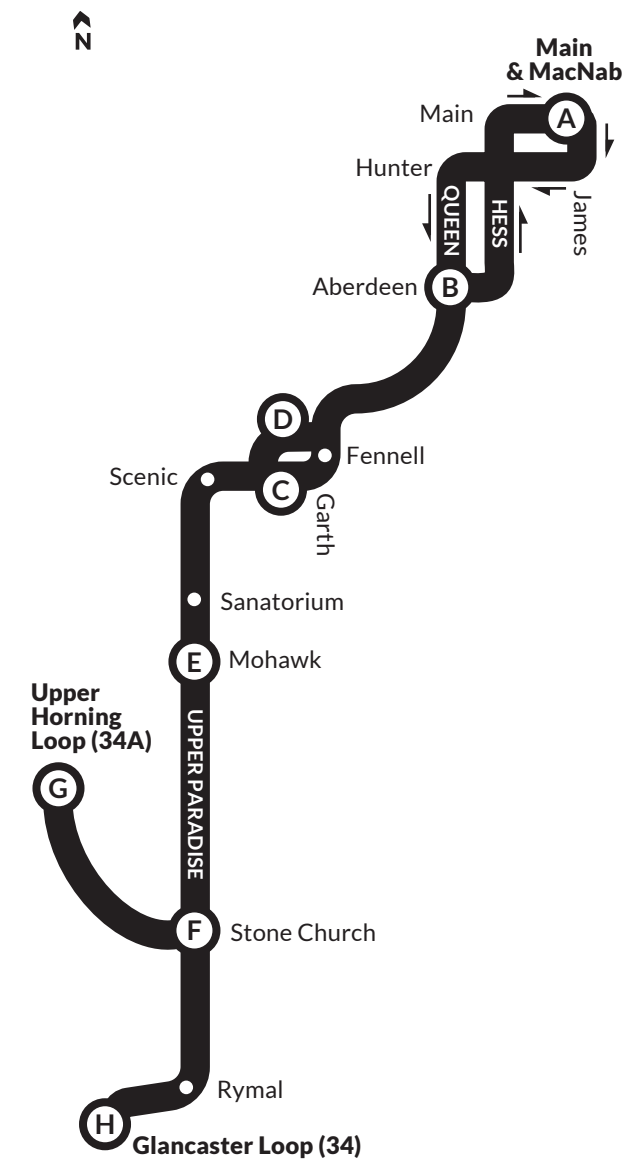

SUNDAY - Northbound							
TIMEPOINTS	H	G	F	E	D	B	A
	Glancaster Loop (34)	Upper Horning Bus Loop (34a)	Upper Paradise & Stone Church	Upper Paradise & Mohawk	Garth & Scenic Drive	Queen & Aberdeen	Main & Macnab
7am to 1pm	Leave from 7:04AM to 1:35PM						
2pm	:35	---	:38	:42	:47	:51	:57
	---	2:05	2:10	2:13	2:17	2:21	2:27
3pm	2:35	---	2:38	2:42	2:47	2:51	2:57
	---	3:05	3:10	3:13	3:17	3:21	3:27
4pm	3:35	---	3:38	3:42	3:47	3:51	3:57
	---	4:05	4:10	4:13	4:17	4:21	4:27
5pm	4:35	---	4:38	4:42	4:47	4:51	4:57
	---	5:05	5:10	5:13	5:17	5:21	5:27
6pm to 10pm	Leave from 6:05PM to 10:35PM						
	---	:05	:10	:13	:17	:21	:27
	:35	---	:38	:42	:47	:51	:57
11pm	---	11:05	11:10	11:13	11:17	11:21	11:27
11pm	11:35	---	11:38	11:42	11:47	11:51	11:57

Upper Paradise

Effective June 28, 2026

34

Phone: 905-546-2489
Website: hamilton.ca/hsr
Email: hsrserve@hamilton.ca
Social: X@HSR @f@HamiltonStreetRailway

Last update: 5/21/2026