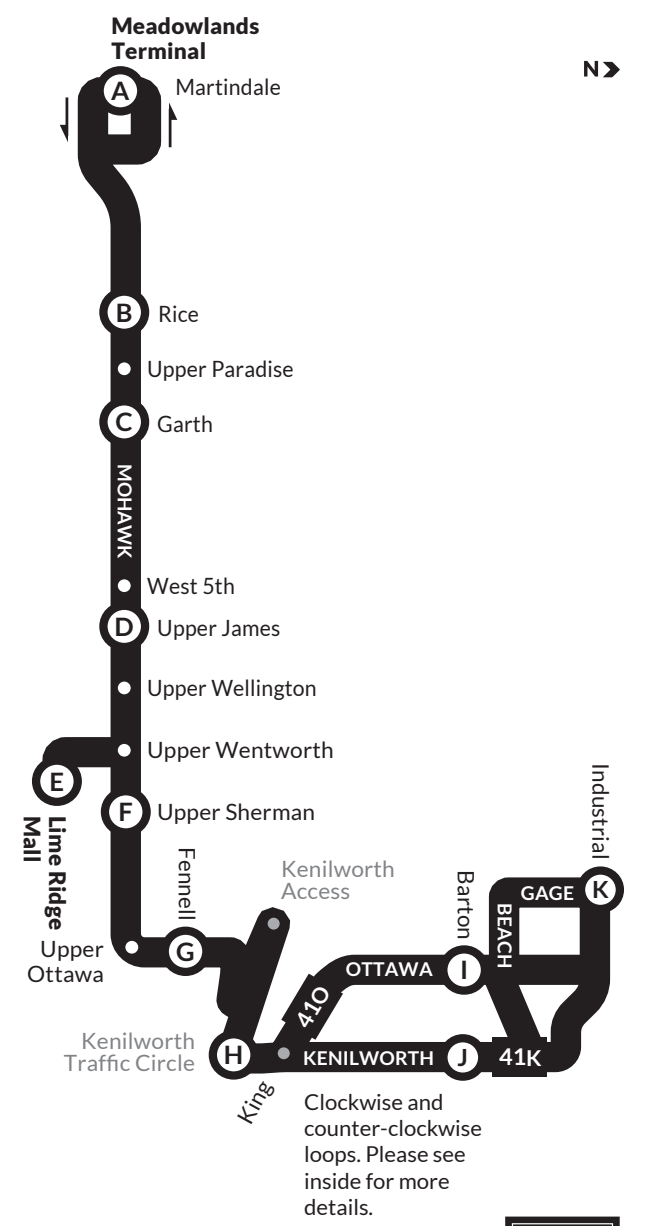

Mohawk
Effective June 28, 2026

41

Clockwise and counter-clockwise loops. Please see inside for more details.

Phone: 905-546-2489
Website: hamilton.ca/hsr
Email: hsrserve@hamilton.ca
Social: X@HSR @HamiltonStreetRailway

SUNDAY - Eastbound

TIMEPOINTS	A	B	C	D	E	F	G	H	I	J	K
	Meadowlands Terminal Platform 1	Mohawk & Rice	Mohawk & Garth	Upper JAMES & Mohawk	Lime Ridge Mall Platform 5	Mohawk & Upper Sherman	Upper Ottawa & Fennell	Kenilworth Access	Ottawa & Barton (41o)	Kenilworth & Barton (41k)	Industrial & Depew
5 AM	5:18	5:23	5:26	5:30	5:38	5:42	5:48	5:54	6:00	---	6:06
6 AM	6:38	6:43	6:46	6:50	6:58	7:02	7:08	7:14	7:20	---	7:26
7 AM	7:18	7:23	7:26	7:30	7:38	7:42	7:48	7:54	---	8:00	8:06
8 AM	8:38	8:43	8:46	8:50	8:58	9:02	9:08	9:14	---	9:20	9:26
9 AM	9:03	9:08	9:11	9:15	9:23	9:27	9:33	9:39	9:45	---	9:51
10 AM	10:03	10:09	10:12	10:16	10:23	10:27	10:33	10:38	---	10:45	10:51
11 AM	11:03	11:09	11:12	11:16	11:23	11:27	11:33	11:38	---	11:45	11:51
12 PM	12:03	12:09	12:12	12:16	12:23	12:27	12:33	12:38	---	12:45	12:51
1 PM	1:03	1:09	1:12	1:16	1:23	1:27	1:33	1:38	---	1:45	1:51
2 PM	2:03	2:09	2:12	2:16	2:23	2:27	2:33	2:38	---	2:45	2:51
3 PM	3:03	3:09	3:12	3:16	3:23	3:27	3:33	3:38	---	3:45	3:51
4 PM	4:03	4:09	4:12	4:16	4:23	4:27	4:33	4:38	---	4:45	4:51
5 PM	5:03	5:09	5:12	5:16	5:23	5:27	5:33	5:38	---	5:45	5:51
6 PM	6:03	6:09	6:12	6:16	6:23	6:27	6:33	6:38	---	6:45	6:51
7 PM	7:03	7:09	7:12	7:16	7:23	7:27	7:33	7:38	---	7:45	7:51
8 PM	8:03	8:09	8:12	8:16	8:23	8:27	8:33	8:38	---	8:45	8:51
9 PM	9:03	9:09	9:12	9:16	9:23	9:27	9:33	9:38	---	9:45	9:51
10 PM	10:03	10:09	10:12	10:16	10:23	10:27	10:33	10:38	---	10:45	10:51
11 PM	11:03	11:09	11:12	11:16	11:23	11:27	11:33	11:38	---	11:45	11:51
12 AM	12:03	12:09	12:12	12:16	12:23	12:27	12:33	12:38	---	12:45	12:51

SUNDAY - Westbound