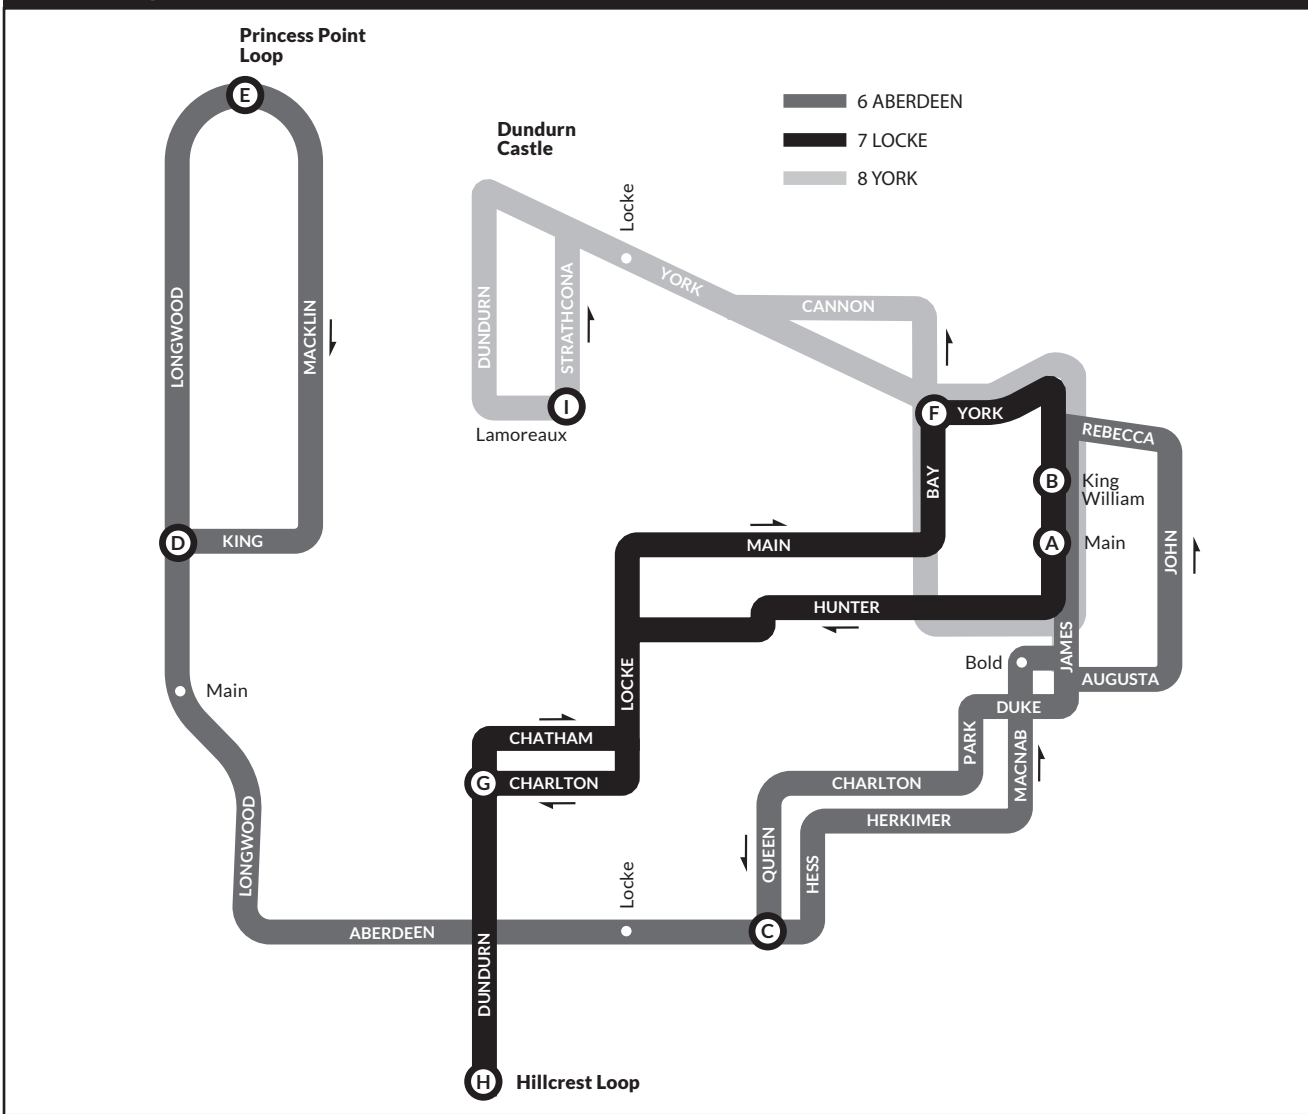

Routing for the 6 Aberdeen, 7 Locke & 8 York

Aberdeen, Locke, York 6,7,8

Effective June 28, 2026

Interlining of 6-ABERDEEN, 7-LOCKE and 8-YORK routes.

The 6-ABERDEEN, 7-LOCKE and 8-YORK are interlined during the weekday, Saturday and Sunday.

An eastbound 6-Aberdeen becomes a westbound 7-Locke; an eastbound 7-Locke becomes a westbound 8-York and an eastbound 8-York becomes a westbound 6-Aberdeen upon arrival downtown. However, in some cases during the weekday, an eastbound 8-York becomes a westbound 7-Locke.