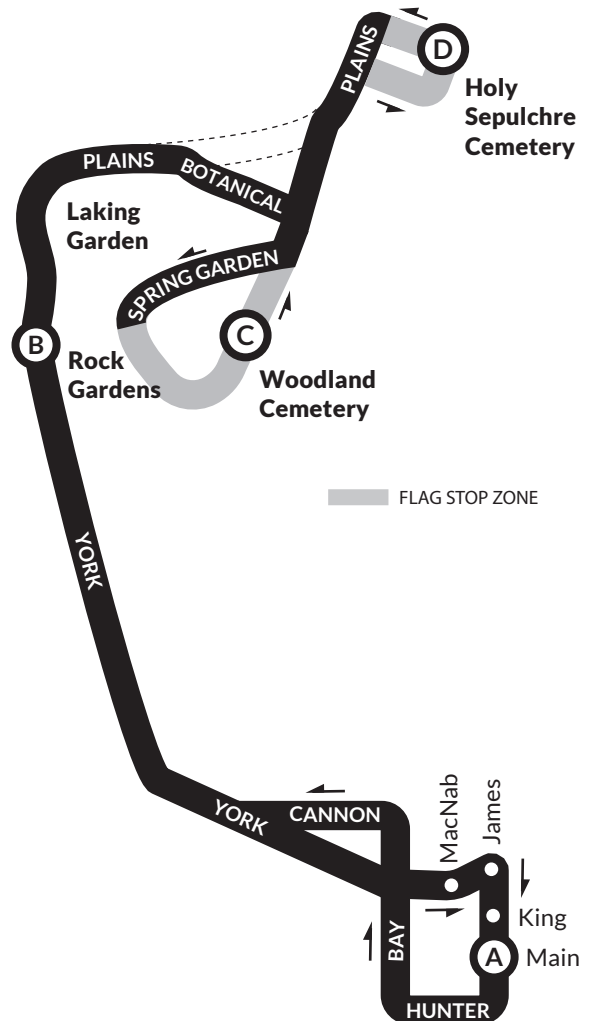

9 ROCK GARDENS Information

- Service every hour on Sundays and holidays only.
- Service will operate from the 2nd Sunday in May until the 2nd Sunday in November.
- Hours of service are between **10am and 4pm.**
- The route operates from James and Main to Rock Gardens, Woodland Cemetery and Holy Sepulchre Cemetery. Along most of the Rock Gardens route, buses will stop only at designated bus stops.
- In Woodland and Holy Sepulchre Cemeteries, however, the bus will stop anywhere on request. Simply flag the bus driver so he/she knows to stop. The “flag zones” are indicated on the map.
- HSR does not take responsibility for errors in this document, for damages or inconveniences caused by delayed schedules or failures to make connections.

THIS SCHEDULE IS SUBJECT TO CHANGE.

For up-to-date timetables and holiday service hours, visit hamilton.ca/HSR. The HSR does not take responsibility for errors in this document, for damages or inconveniences caused by delayed schedules or failure to make connections.

This document is available in alternate formats upon request. Please contact HSR Customer Service at hssrserve@hamilton.ca for assistance.

Rock Gardens

Effective May 10, 2026

9

Sundays & Holidays

Phone: 905-546-2489

Website: hamilton.ca/hsr

Email: hssrserve@hamilton.ca

Social: [@HSR](https://x.com/HSR) [@HSR](https://www.instagram.com/HSR) [f@HamiltonStreetRailway](https://www.facebook.com/HamiltonStreetRailway)

Last update: 3/19/2026