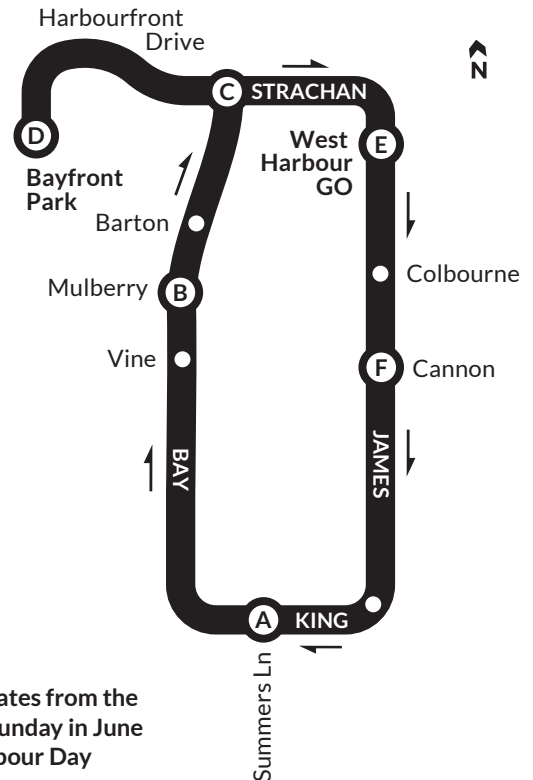

## ROUTE 99 WATERFRONT SHUTTLE

Ride for FREE to visit Hamilton's waterfront attractions like Bayfront Park and Hamilton Harbour. Shuttles run seven (7) days a week, every 30 minutes between 10am and 9pm.

## SCHEDULE - To Waterfront (Northbound)

TIMEPOINTS	A	B	C	D
	King & Summers Lane	Bay & Mulberry	Bay & Strachan	Bayfront Park
10 am	10:00	10:03	10:05	10:07
	10:30	10:33	10:35	10:37
11 am	11:00	11:03	11:05	11:07
	11:30	11:33	11:35	11:37
12 pm	12:00	12:03	12:05	12:07
	12:30	12:33	12:35	12:37
1 pm	1:00	1:03	1:05	1:07
	1:30	1:33	1:35	1:37
2 pm	2:00	2:03	2:05	2:07
	2:30	2:33	2:35	2:37
3 pm	3:00	3:03	3:05	3:07
	3:30	3:33	3:35	3:37
4 pm	4:00	4:03	4:05	4:07
	4:30	4:33	4:35	4:37
5 pm	5:00	5:03	5:05	5:07
	5:30	5:33	5:35	5:37
6 pm	6:00	6:03	6:05	6:07
	6:30	6:33	6:35	6:37
7 pm	7:00	7:03	7:05	7:07
	7:30	7:33	7:35	7:37
8 pm	8:00	8:03	8:05	8:07
	8:30	8:33	8:35	8:37

## SCHEDULE - To Downtown (Southbound)

TIMEPOINTS	D	C	B	A
	Bayfront Park	James & West Harbour Go	James & Cannon	King & Summers Lane
10 am	10:17	10:20	10:23	10:28
	10:47	10:50	10:53	10:58
11 am	11:17	11:20	11:23	11:28
	11:47	11:50	11:53	11:58
12 pm	12:17	12:20	12:23	12:28
	12:47	12:50	12:53	12:58
1 pm	1:17	1:20	1:23	1:28
	1:47	1:50	1:53	1:58
2 pm	2:17	2:20	2:23	2:28
	2:47	2:50	2:53	2:58
3 pm	3:17	3:20	3:23	3:28
	3:47	3:50	3:53	3:58
4 pm	4:17	4:20	4:23	4:28
	4:47	4:50	4:53	4:58
5 pm	5:17	5:20	5:23	5:28
	5:47	5:50	5:53	5:58
6 pm	6:17	6:20	6:23	6:28
	6:47	6:50	6:53	6:58
7 pm	7:17	7:20	7:23	7:28
	7:47	7:50	7:53	7:58
8 pm	8:17	8:20	8:23	8:28
	8:47	8:50	8:53	8:58

## BUS STOP NUMBERS

Northbound To Waterfront	Southbound to Downtown
<b>King Street West</b> Opposite Summers Lane 2122	<b>Bayfront Park</b> 9906
<b>Bay Street</b> At Vine Street 2974 At Mulberry 9903 At Barton Street 9904 At Strachan Street 9905	<b>James Street</b> At West Harbour GO 1064 At Colbourne Street 1208 At Cannon Street 9229 At King Street 1902
<b>Bayfront Park</b> 9906	<b>King Street West</b> Opposite Summers Lane 2122